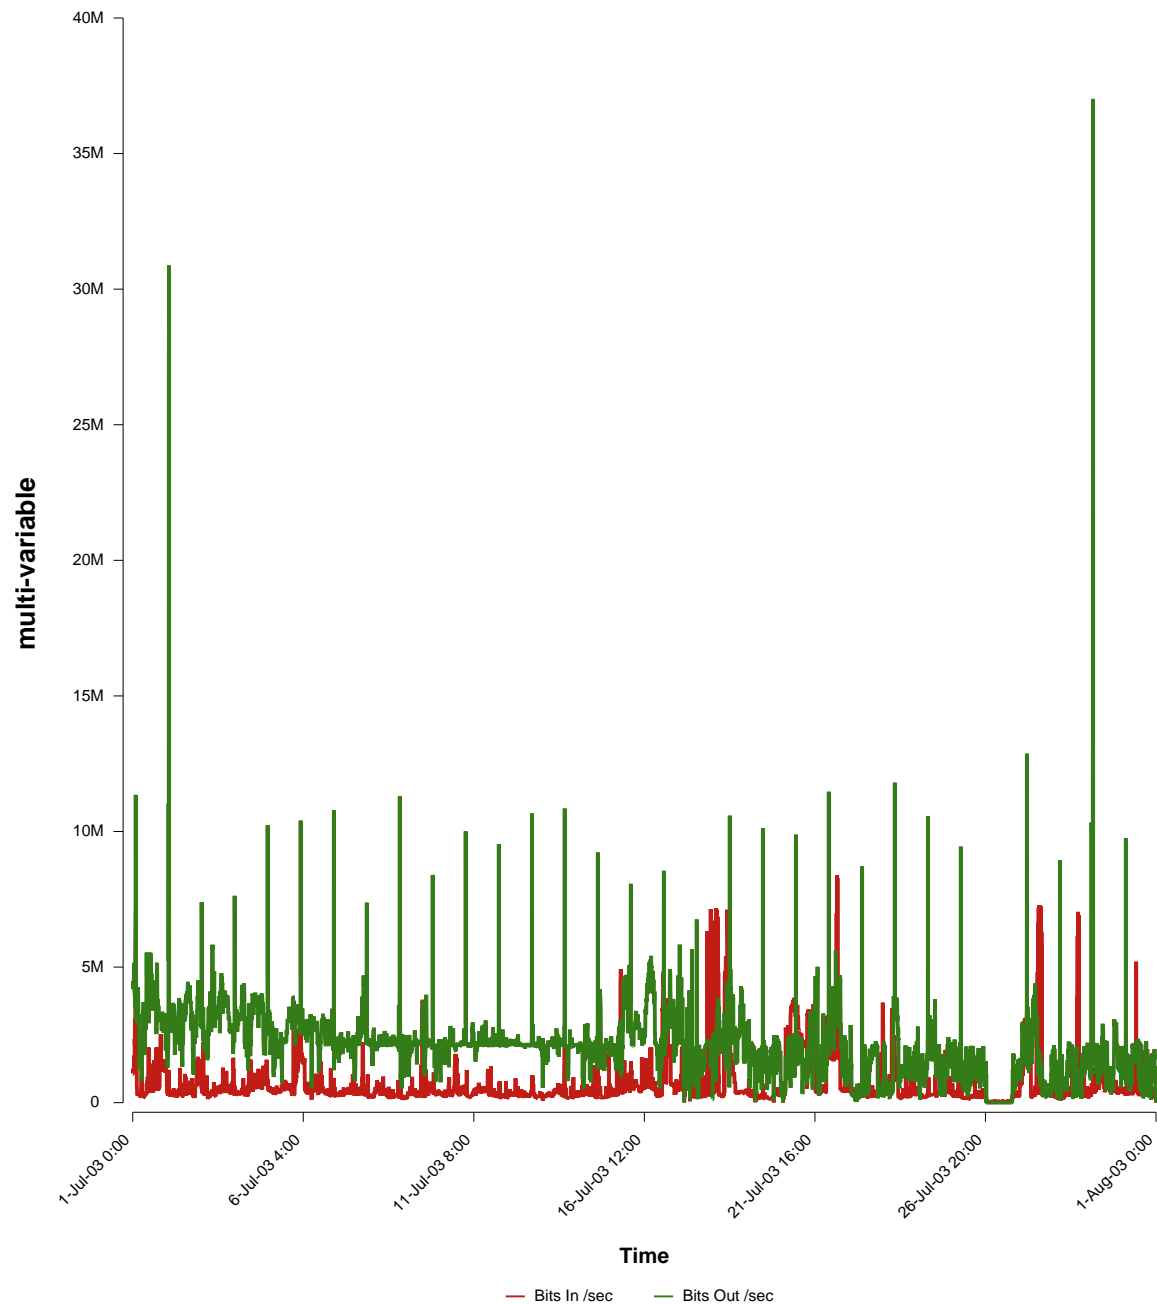

eHealth Trend Report

Divide by Time

SUNET-A-KIRUNA-IRF

From: 2003/07/01 00:00
To: 2003/07/31 23:59

Created: 2003/08/02 04:10:58