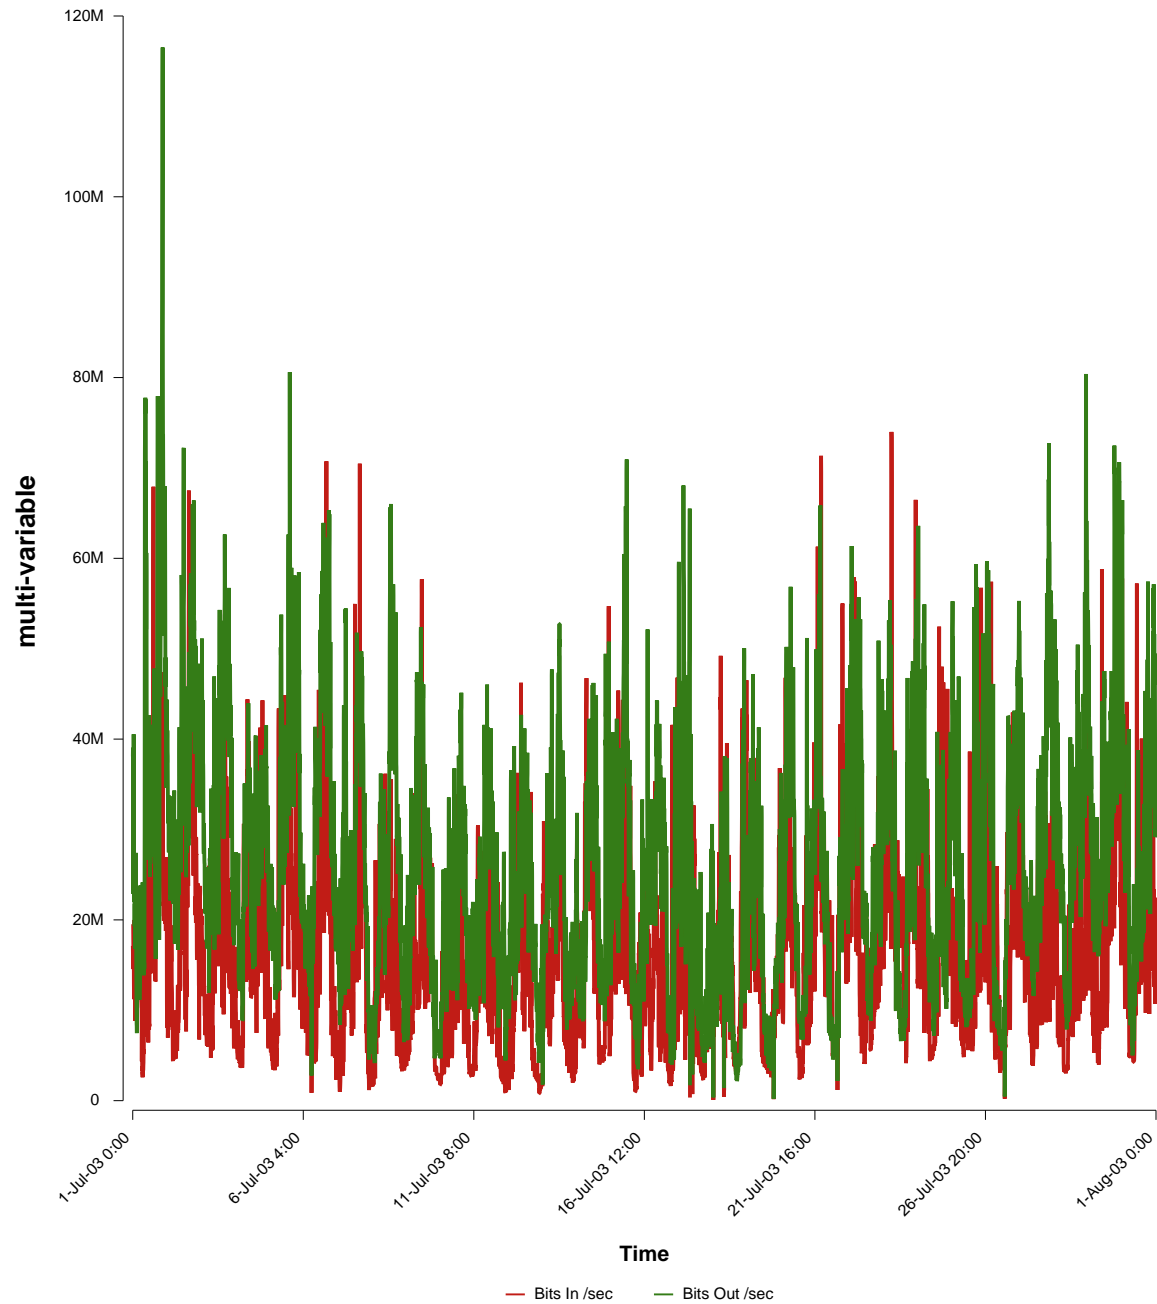

eHealth Trend Report

Divide by Time

SUNET-A-KARLSTAD-KAU

From: 2003/07/01 00:00
To: 2003/07/31 23:59

Created: 2003/08/02 04:00:57