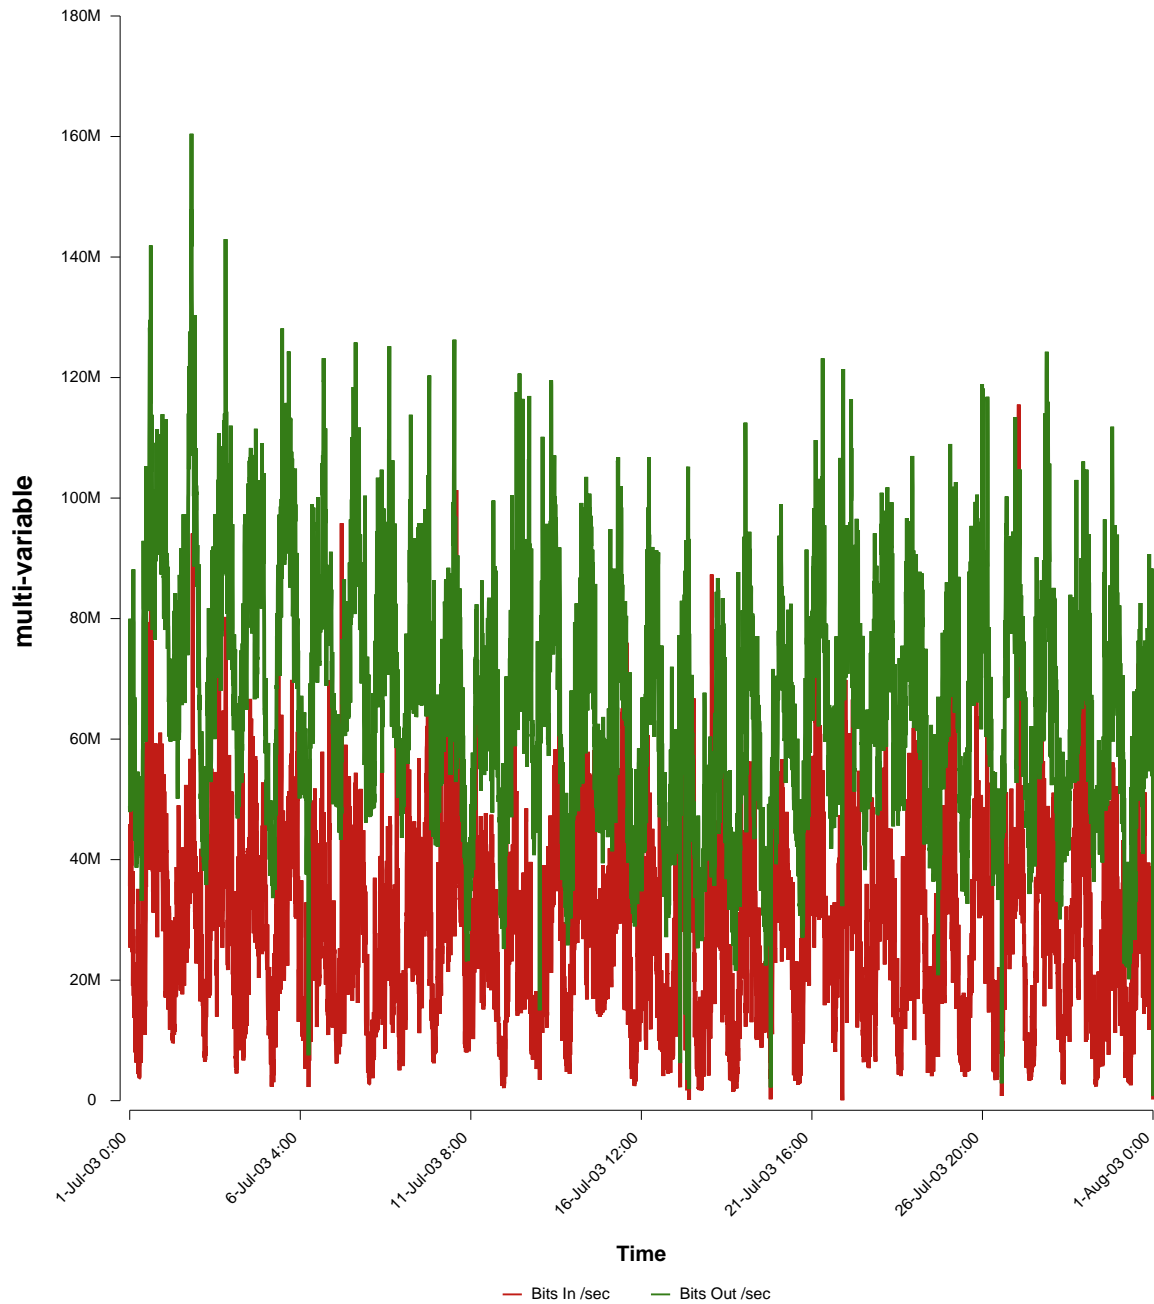

# eHealth Trend Report

Divide by Time

## SUNET-A-KALMAR-HIK

From: 2003/07/01 00:00  
To: 2003/07/31 23:59

Created: 2003/08/02 03:51:00