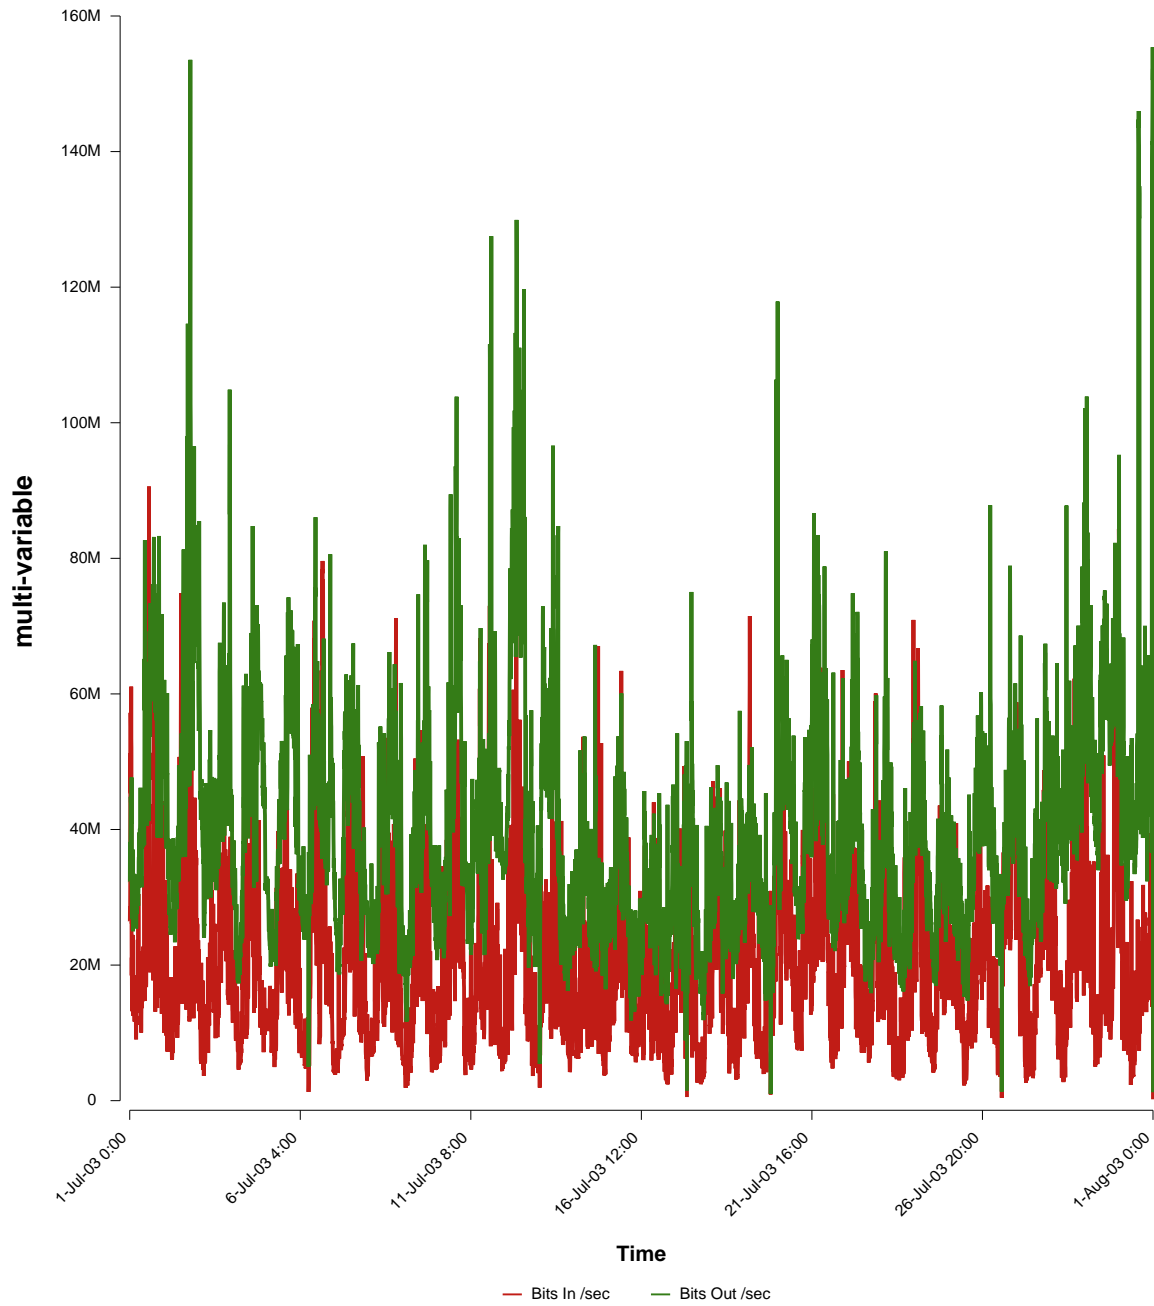

# eHealth Trend Report

Divide by Time

## SUNET-A-JONKOPING-HJ

From: 2003/07/01 00:00  
To: 2003/07/31 23:59

Created: 2003/08/02 03:41:00