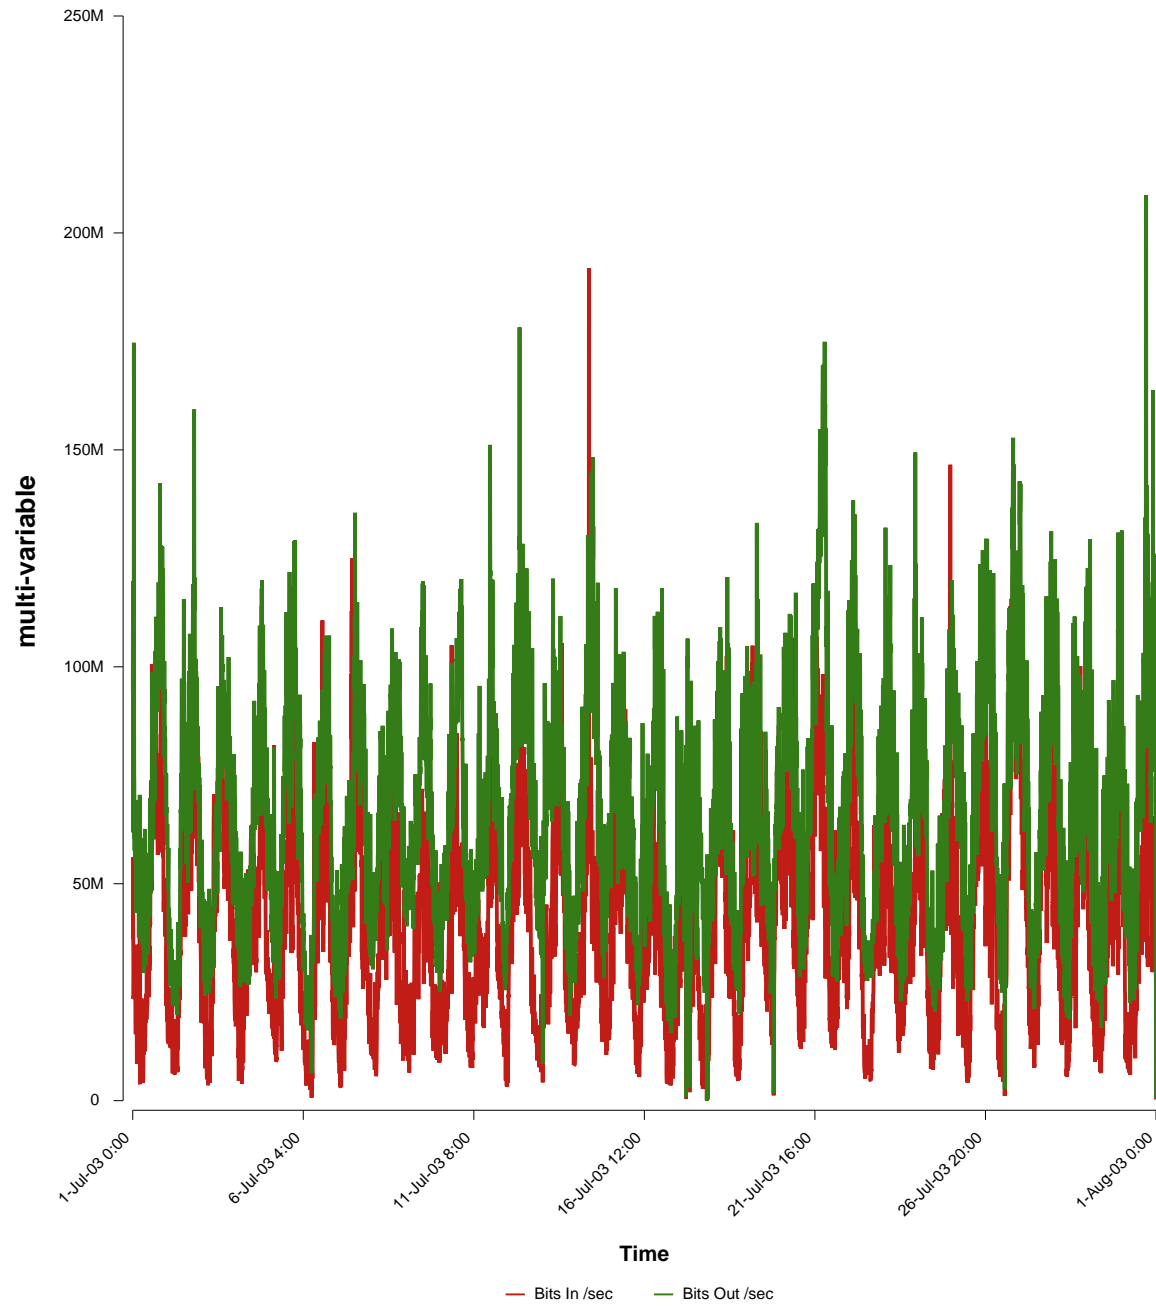

eHealth Trend Report

Divide by Time

SUNET-A-HALMSTAD-HH

From: 2003/07/01 00:00
To: 2003/07/31 23:59

Created: 2003/08/02 03:50:59