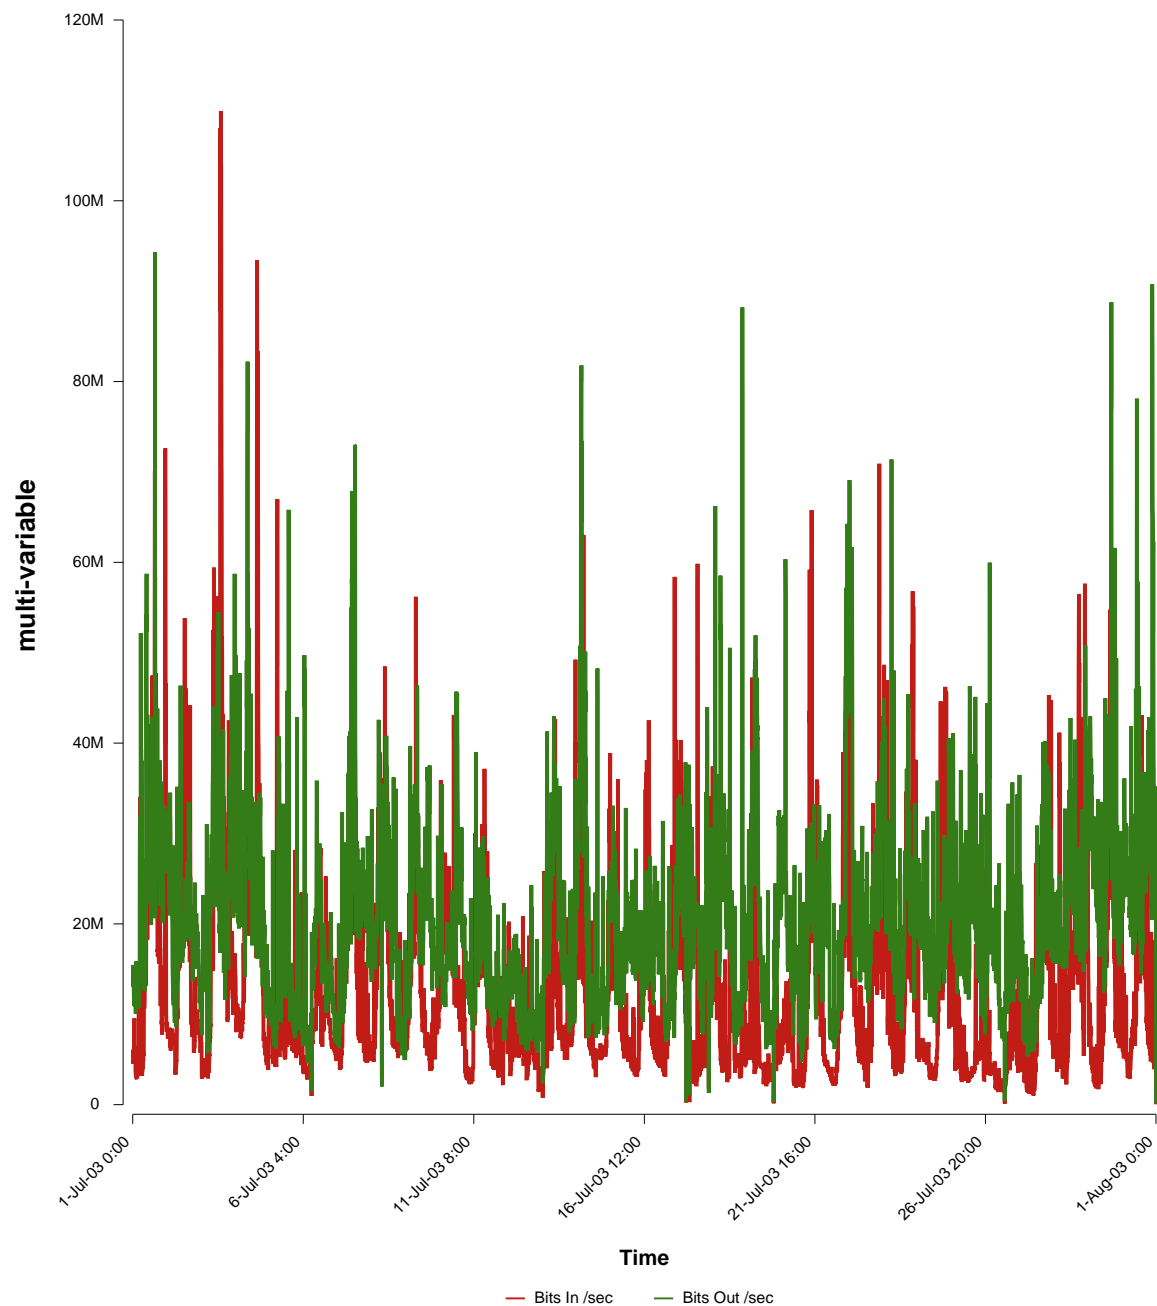

eHealth Trend Report

Divide by Time

SUNET-A-GBG-GU

From: 2003/07/01 00:00
To: 2003/07/31 23:59

Created: 2003/08/02 03:40:59