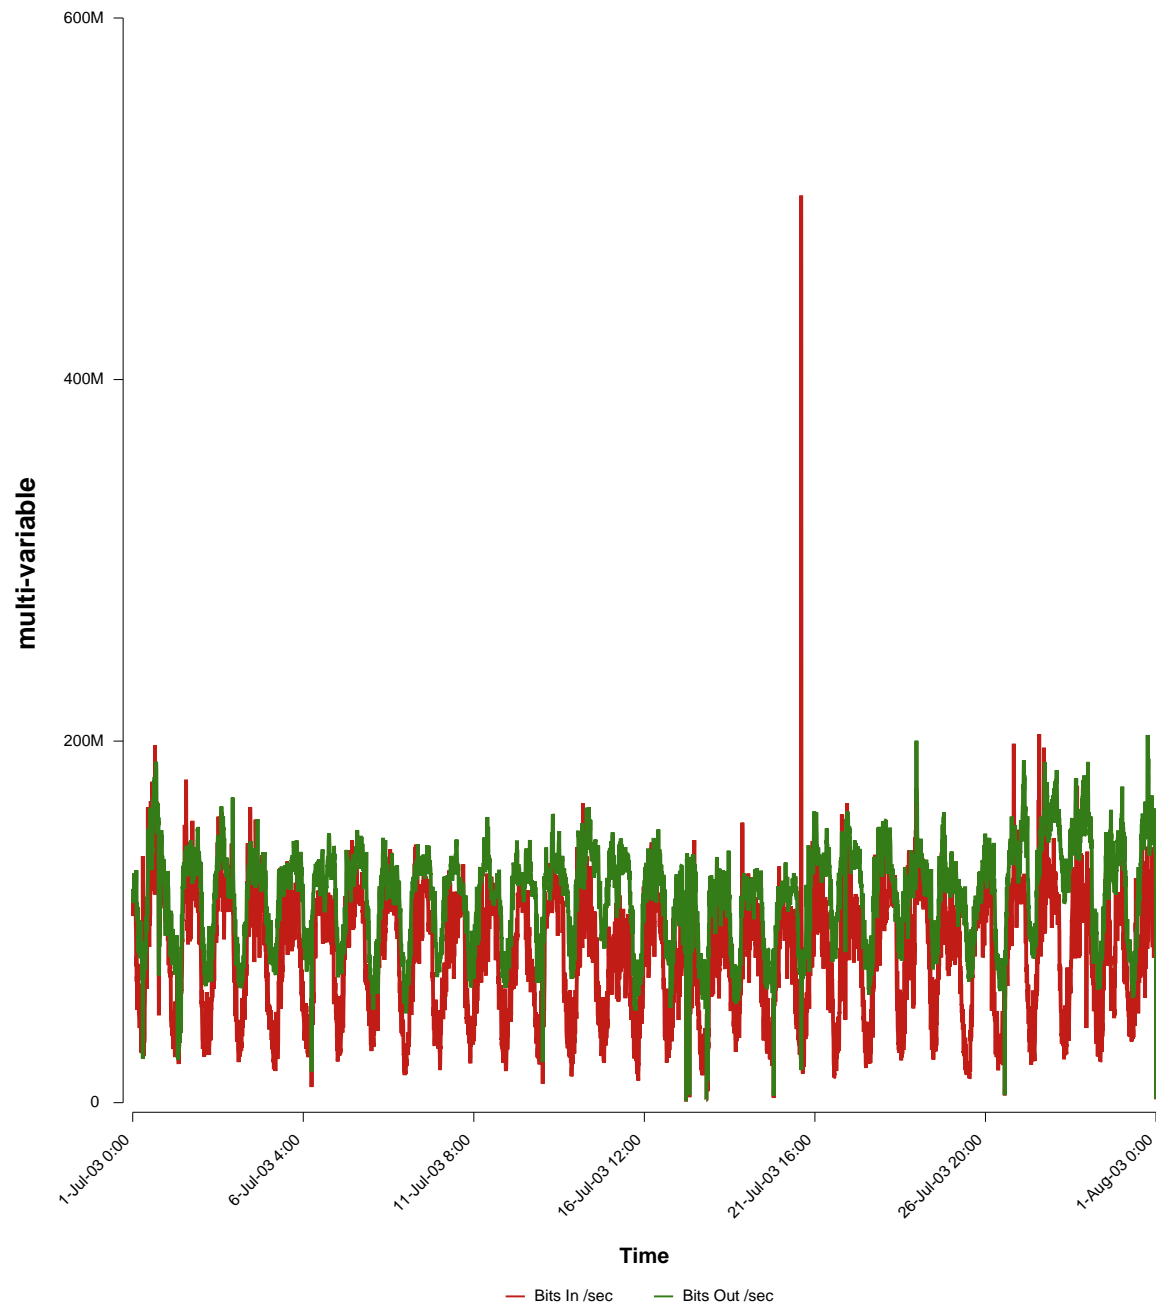

# eHealth Trend Report

Divide by Time

## SUNET-A-GBG-CHALMERS

From: 2003/07/01 00:00  
To: 2003/07/31 23:59

Created: 2003/08/02 03:30:55