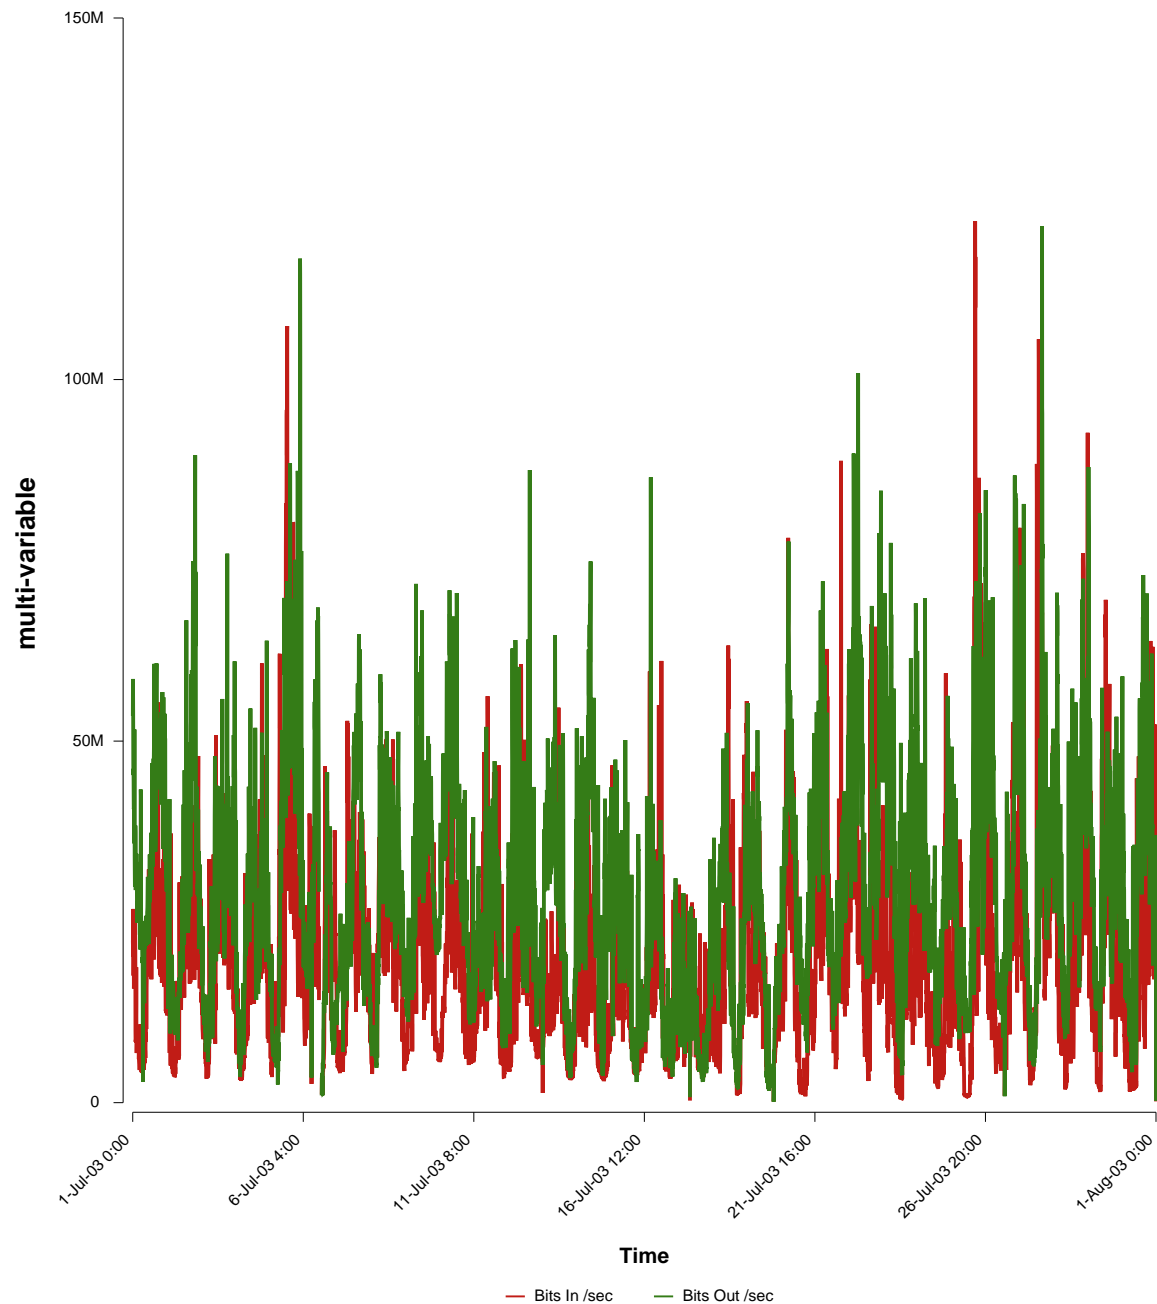

# eHealth Trend Report

Divide by Time

## SUNET-A-GAVLE-HIG

From: 2003/07/01 00:00  
To: 2003/07/31 23:59

Created: 2003/08/02 03:20:58