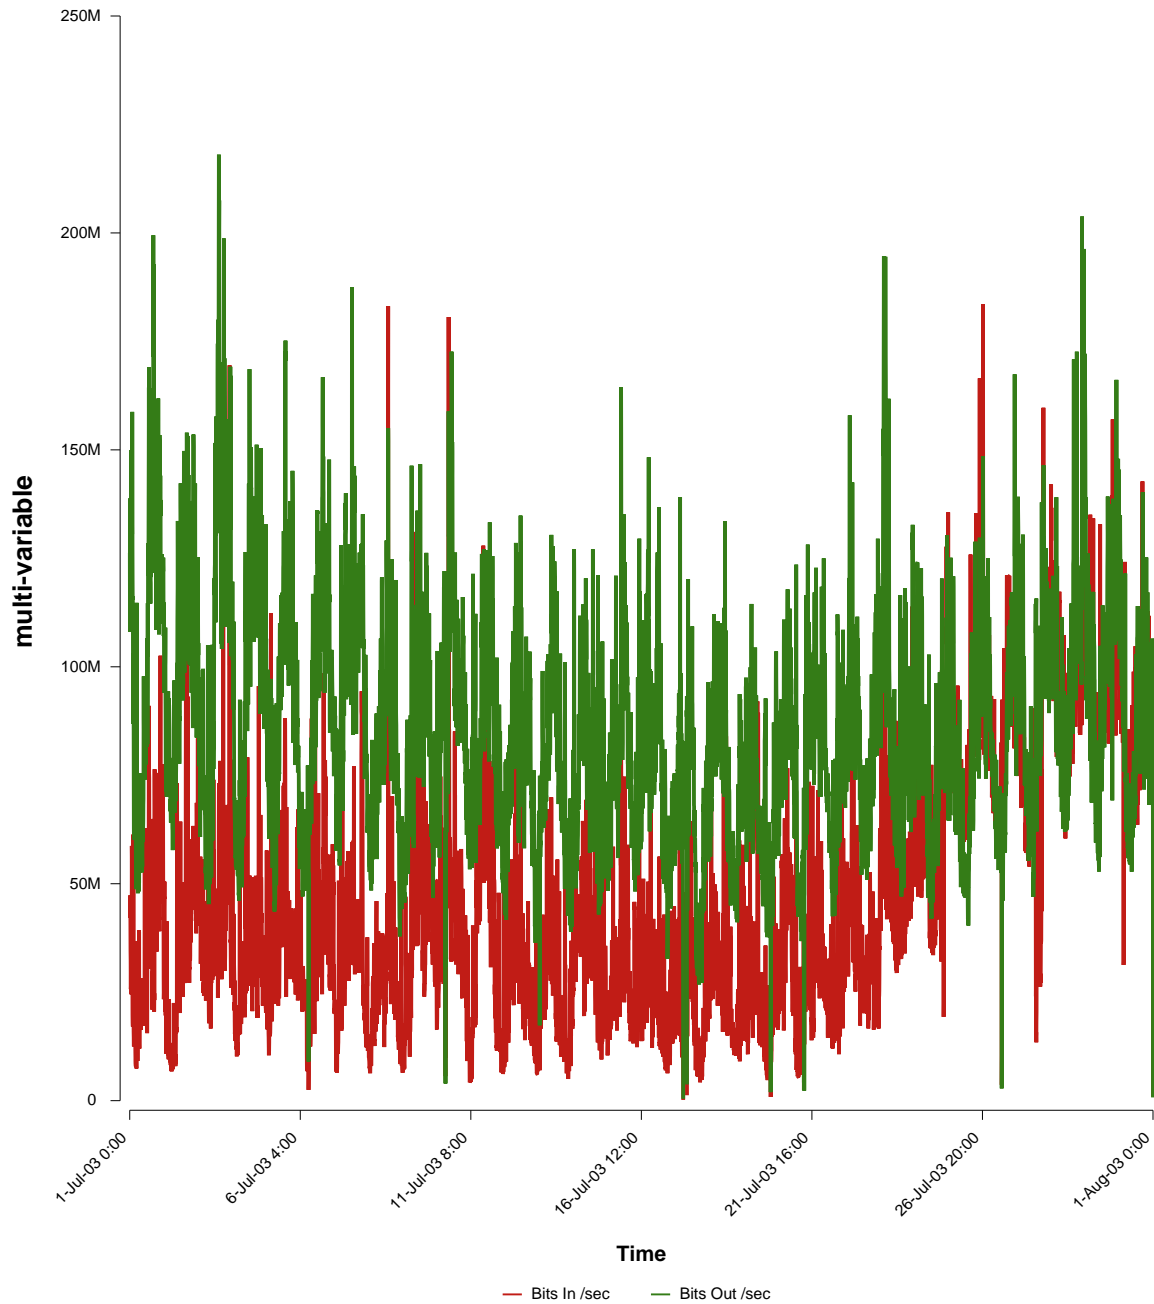

eHealth Trend Report

Divide by Time

SUNET-A-BORLANGE-DU

From: 2003/07/01 00:00
To: 2003/07/31 23:59

Created: 2003/08/02 03:10:56