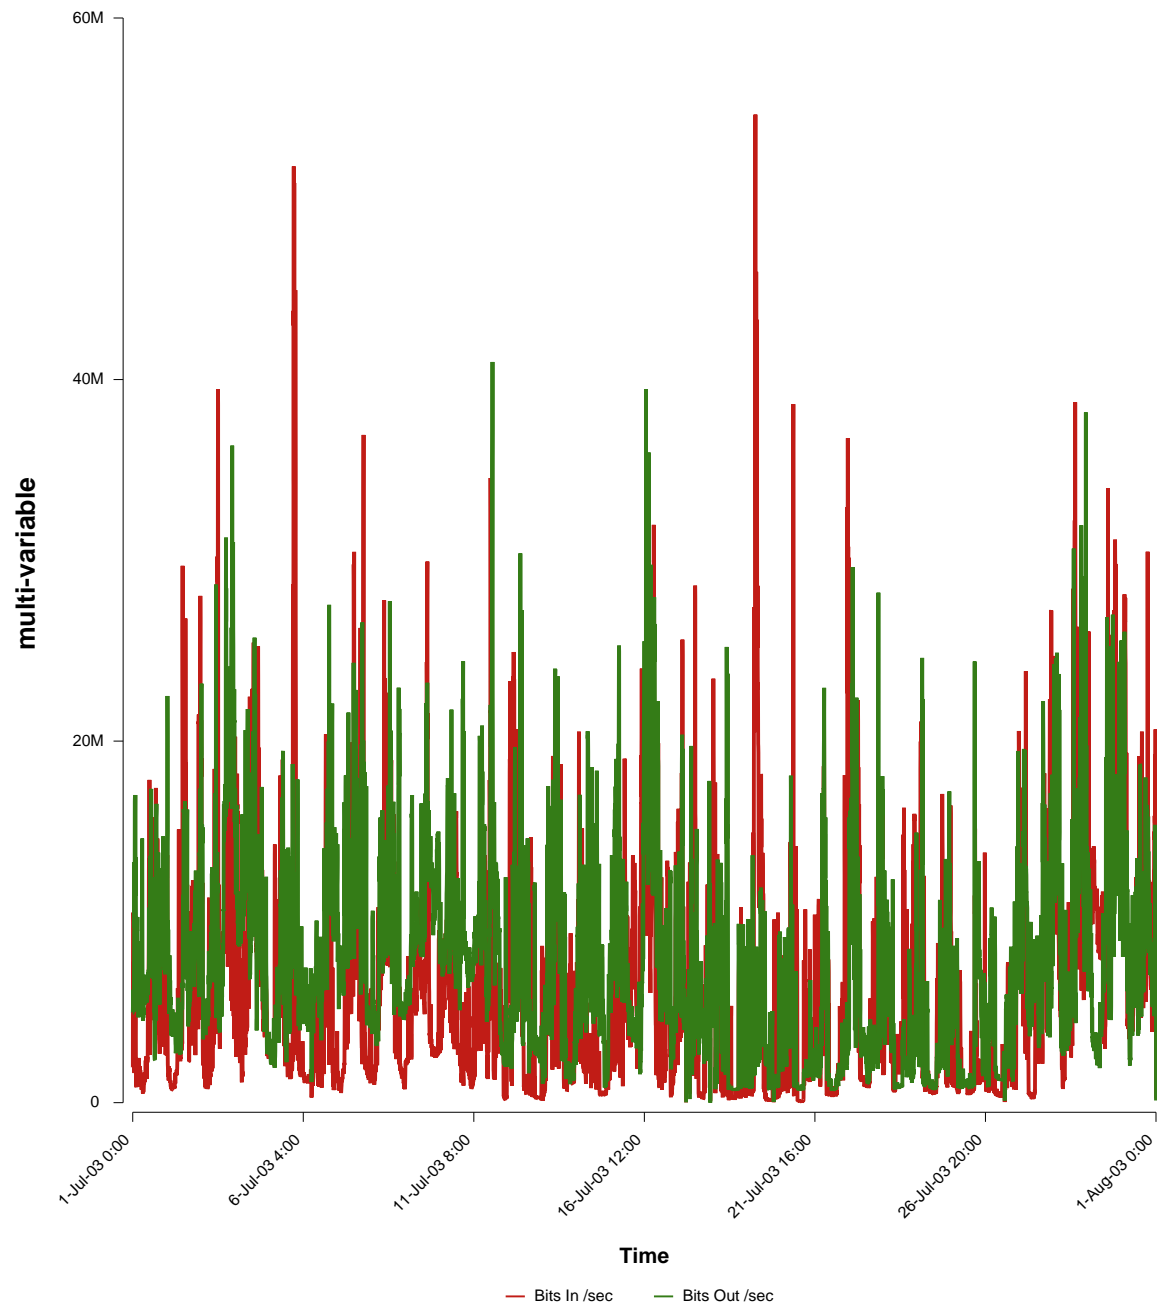

eHealth Trend Report

Divide by Time

SUNET-A-BORAS-HB

From: 2003/07/01 00:00
To: 2003/07/31 23:59

Created: 2003/08/02 03:06:00