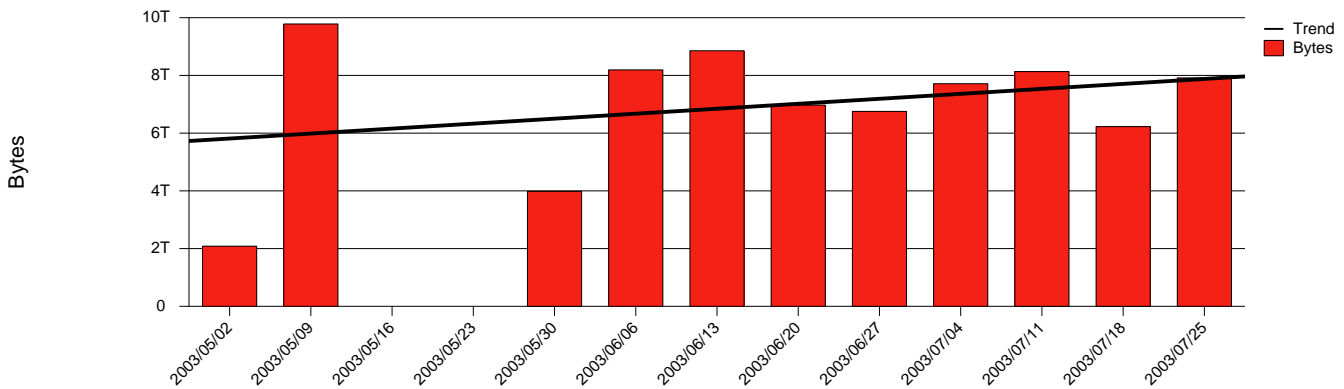

# Visby HGO - Monthly Health Report

LAN/WAN

Report for 2003/07/31

Total Network Volume by Month

Total Network Volume by Week

Total Network Volume by Day

Situations to Watch

Rank	Element Name	Variable	Threshold	Monthly Average		Days to (from)
			Value	Actual	Predicted	Threshold
1	hgo-SRP(Out)	Volume (Bandwidth %)	80.000	2.612	2.625	Increasing
2	hgo-SRP(In)	Volume (Bandwidth %)	80.000	1.339	1.118	Increasing
3	hgo-SRP(In)	Errors (% Frames)	5.000	0.000	0.000	Increasing