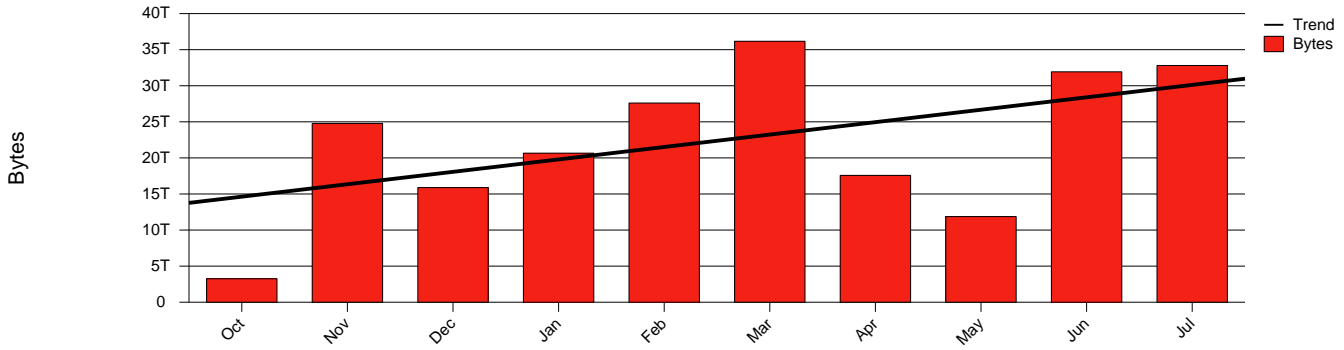

# Visby HGO - Monthly Health Report

LAN/WAN

Report for 2003/07/31

Total Network Volume by Month

Total Network Volume by Week

Total Network Volume by Day

Situations to Watch

Rank	Element Name	Variable	Threshold	Monthly Average		Days to (from)
			Value	Actual	Predicted	Threshold
1	hgo-SRP(Out)	Volume (Bandwidth %)	80.000	2.612	2.625	Increasing
2	hgo-SRP(In)	Volume (Bandwidth %)	80.000	1.339	1.118	Increasing
3	hgo-SRP(In)	Errors (% Frames)	5.000	0.000	0.000	Increasing