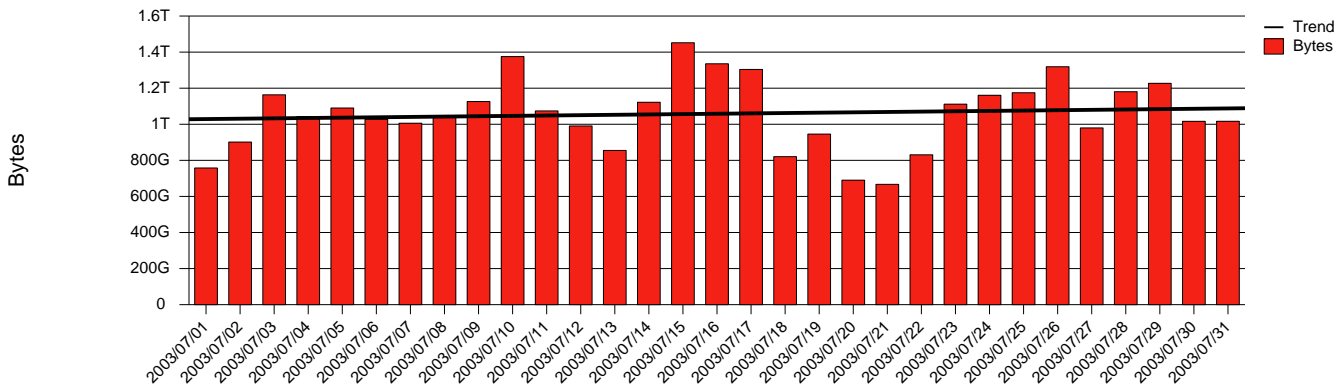

# Visby HGO - Monthly Health Report

LAN/WAN

Report for 2003/07/31

Total Network Volume by Month

Total Network Volume by Week

Total Network Volume by Day

Situations to Watch

Rank	Element Name	Variable	Threshold	Monthly Average		Days to (from)
			Value	Actual	Predicted	Threshold
1	hgo-SRP(Out)	Volume (Bandwidth %)	80.000	2.612	2.625	Increasing
2	hgo-SRP(In)	Volume (Bandwidth %)	80.000	1.339	1.118	Increasing
3	hgo-SRP(In)	Errors (% Frames)	5.000	0.000	0.000	Increasing