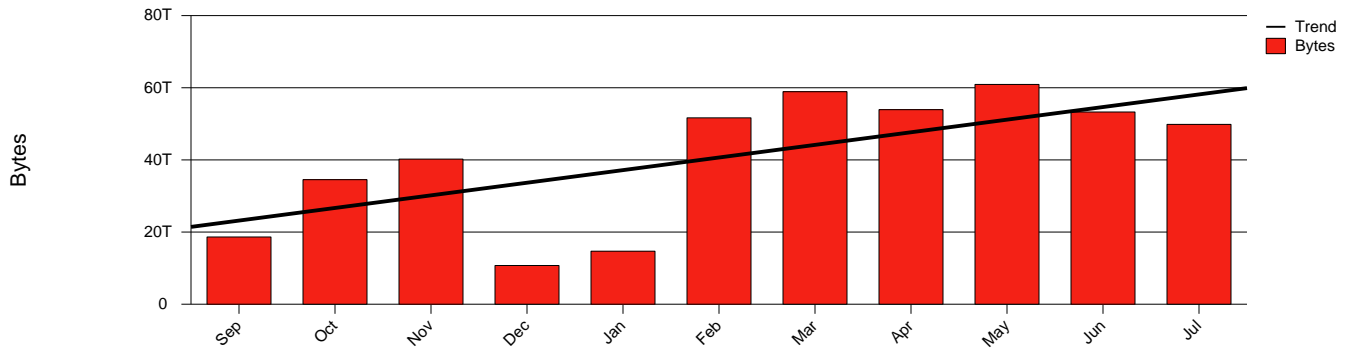

# Uppsala UU - Monthly Health Report

LAN/WAN

Report for 2003/07/31

Total Network Volume by Month

Total Network Volume by Week

Total Network Volume by Day

Situations to Watch

Rank	Element Name	Variable	Threshold	Monthly Average		Days to (from) Threshold
			Value	Actual	Predicted	
1	uu1-SRP(Out)	Volume (Bandwidth %)	80.000	3.476	3.415	Increasing
2	uu1-SRP(In)	Volume (Bandwidth %)	80.000	2.515	3.508	Increasing
3	uu2-SRP(In)	Errors (% Frames)	5.000	0.002	0.001	Increasing
4	uu2-SRP(In)	Volume (Bandwidth %)	80.000	0.003	0.000	Decreasing
5	uu2-SRP(Out)	Volume (Bandwidth %)	80.000	0.009	0.171	Decreasing
6	uu1-SRP(In)	Errors (% Frames)	5.000	0.000	0.000	Decreasing