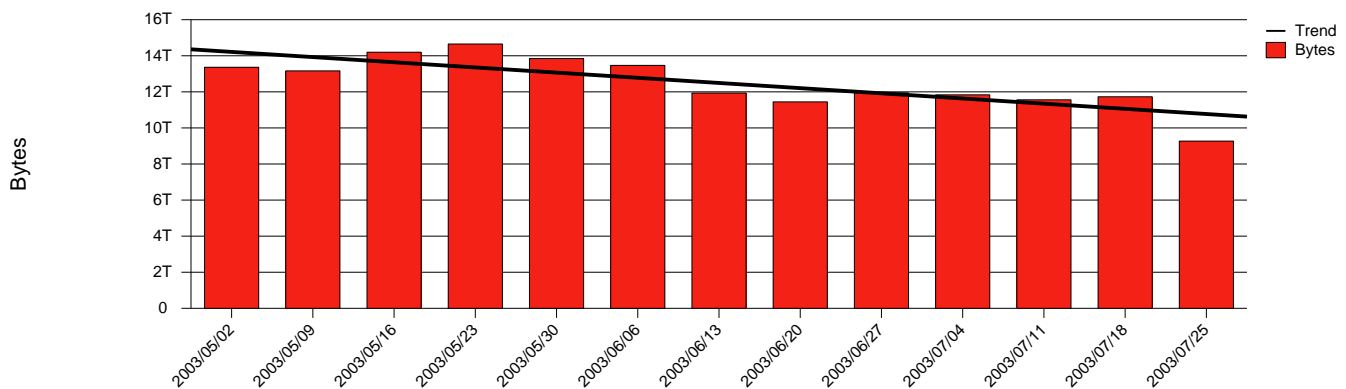

# Uppsala UU - Monthly Health Report

LAN/WAN

Report for 2003/07/31

Total Network Volume by Month

Total Network Volume by Week

Total Network Volume by Day

Situations to Watch

Rank	Element Name	Variable	Threshold	Monthly Average		Days to (from) Threshold
			Value	Actual	Predicted	
1	uu1-SRP(Out)	Volume (Bandwidth %)	80.000	3.476	3.415	Increasing
2	uu1-SRP(In)	Volume (Bandwidth %)	80.000	2.515	3.508	Increasing
3	uu2-SRP(In)	Errors (% Frames)	5.000	0.002	0.001	Increasing
4	uu2-SRP(In)	Volume (Bandwidth %)	80.000	0.003	0.000	Decreasing
5	uu2-SRP(Out)	Volume (Bandwidth %)	80.000	0.009	0.171	Decreasing
6	uu1-SRP(In)	Errors (% Frames)	5.000	0.000	0.000	Decreasing