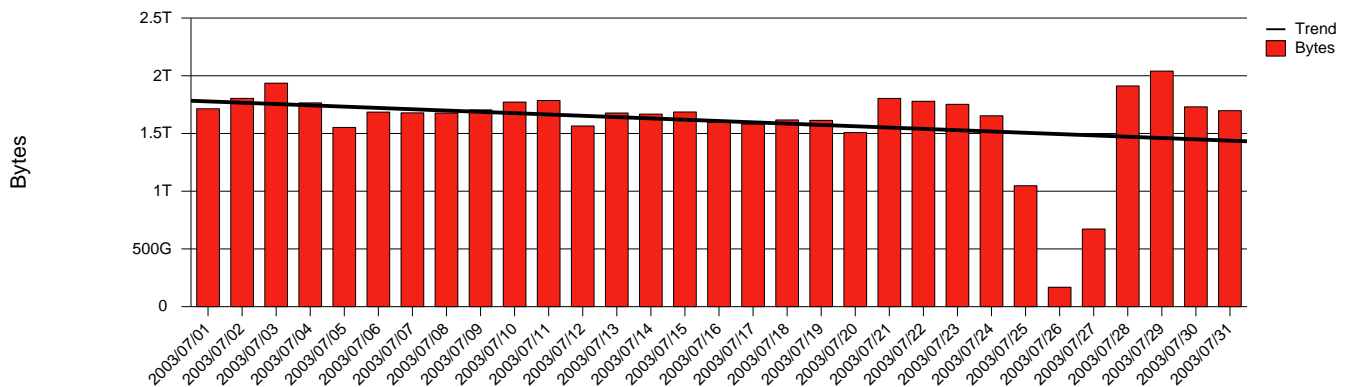

# Uppsala UU - Monthly Health Report

LAN/WAN

Report for 2003/07/31

Total Network Volume by Month

Total Network Volume by Week

Total Network Volume by Day

Situations to Watch

Rank	Element Name	Variable	Threshold	Monthly Average		Days to (from) Threshold
			Value	Actual	Predicted	
1	uu1-SRP(Out)	Volume (Bandwidth %)	80.000	3.476	3.415	Increasing
2	uu1-SRP(In)	Volume (Bandwidth %)	80.000	2.515	3.508	Increasing
3	uu2-SRP(In)	Errors (% Frames)	5.000	0.002	0.001	Increasing
4	uu2-SRP(In)	Volume (Bandwidth %)	80.000	0.003	0.000	Decreasing
5	uu2-SRP(Out)	Volume (Bandwidth %)	80.000	0.009	0.171	Decreasing
6	uu1-SRP(In)	Errors (% Frames)	5.000	0.000	0.000	Decreasing