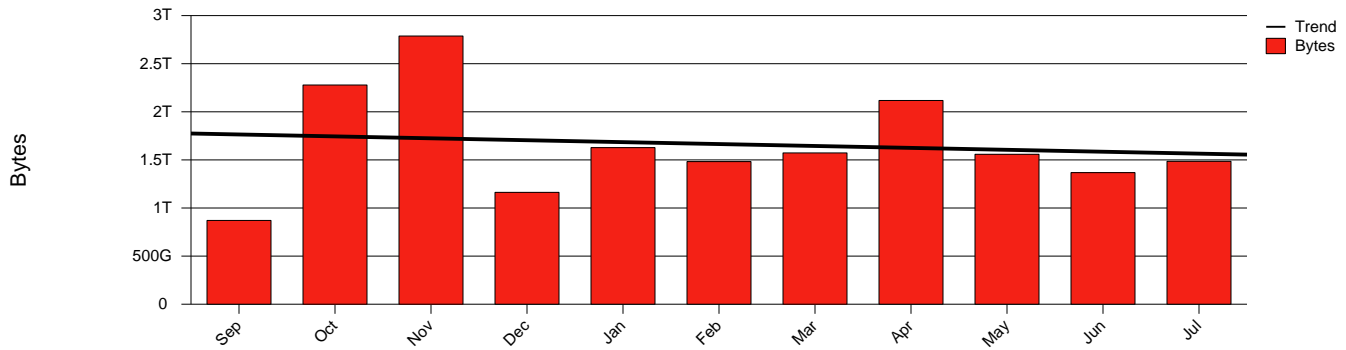

# Uppsala SLU - Monthly Health Report

LAN/WAN

Report for 2003/07/31

Total Network Volume by Month

Total Network Volume by Week

Total Network Volume by Day

Situations to Watch

Rank	Element Name	Variable	Threshold	Monthly Average		Days to (from)
			Value	Actual	Predicted	
1	slu2-SRP(In)	Volume (Bandwidth %)	80.000	0.003	0.002	Increasing
2	slu1-SRP(In)	Volume (Bandwidth %)	80.000	0.107	0.116	Decreasing
3	slu1-SRP(In)	Errors (% Frames)	5.000	0.000	0.000	Decreasing
4	slu1-SRP(Out)	Volume (Bandwidth %)	80.000	0.026	0.021	Decreasing
5	slu2-SRP(In)	Errors (% Frames)	5.000	0.005	0.000	Decreasing
6	slu2-SRP(Out)	Volume (Bandwidth %)	80.000	0.042	0.035	Decreasing