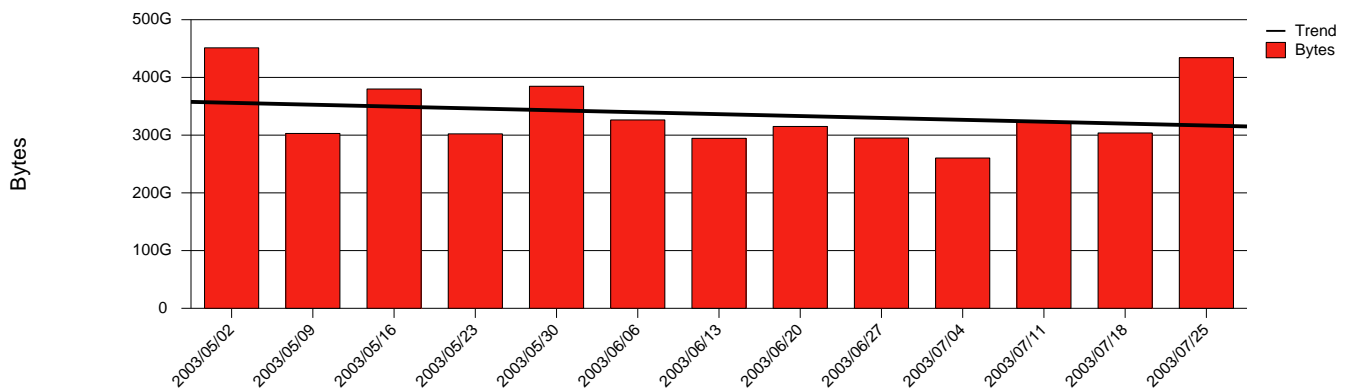

# Uppsala SLU - Monthly Health Report

LAN/WAN

Report for 2003/07/31

Total Network Volume by Month

Total Network Volume by Week

Total Network Volume by Day

Situations to Watch

Rank	Element Name	Variable	Threshold	Monthly Average		Days to (from)
			Value	Actual	Predicted	
1	slu2-SRP(In)	Volume (Bandwidth %)	80.000	0.003	0.002	Increasing
2	slu1-SRP(In)	Volume (Bandwidth %)	80.000	0.107	0.116	Decreasing
3	slu1-SRP(In)	Errors (% Frames)	5.000	0.000	0.000	Decreasing
4	slu1-SRP(Out)	Volume (Bandwidth %)	80.000	0.026	0.021	Decreasing
5	slu2-SRP(In)	Errors (% Frames)	5.000	0.005	0.000	Decreasing
6	slu2-SRP(Out)	Volume (Bandwidth %)	80.000	0.042	0.035	Decreasing