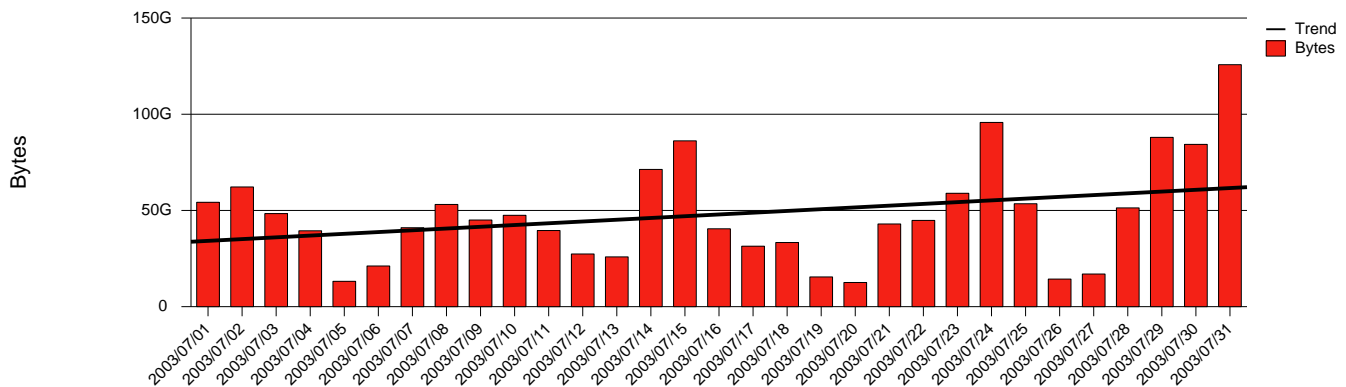

# Uppsala SLU - Monthly Health Report

LAN/WAN

Report for 2003/07/31

Total Network Volume by Month

Total Network Volume by Week

Total Network Volume by Day

Situations to Watch

Rank	Element Name	Variable	Threshold	Monthly Average		Days to (from)
			Value	Actual	Predicted	
1	slu2-SRP(In)	Volume (Bandwidth %)	80.000	0.003	0.002	Increasing
2	slu1-SRP(In)	Volume (Bandwidth %)	80.000	0.107	0.116	Decreasing
3	slu1-SRP(In)	Errors (% Frames)	5.000	0.000	0.000	Decreasing
4	slu1-SRP(Out)	Volume (Bandwidth %)	80.000	0.026	0.021	Decreasing
5	slu2-SRP(In)	Errors (% Frames)	5.000	0.005	0.000	Decreasing
6	slu2-SRP(Out)	Volume (Bandwidth %)	80.000	0.042	0.035	Decreasing