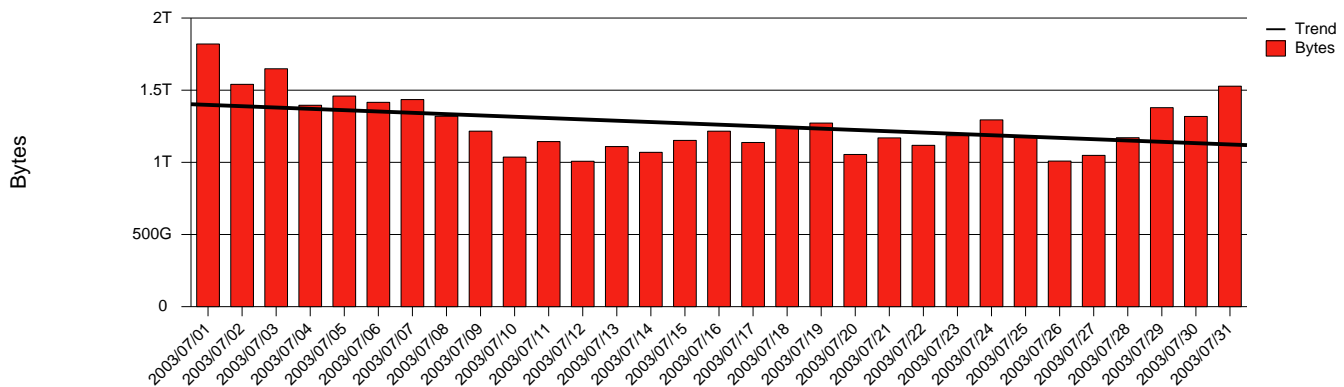

Umeå UMU - Monthly Health Report

LAN/WAN

Report for 2003/07/31

Total Network Volume by Month

Total Network Volume by Week

Total Network Volume by Day

Situations to Watch

Rank	Element Name	Variable	Threshold	Monthly Average		Days to (from)
			Value	Actual	Predicted	Threshold
1	umu1-SRP(In)	Errors (% Frames)	5.000	0.000	0.000	Increasing
2	umu1-SRP(In)	Volume (Bandwidth %)	80.000	1.930	4.687	Decreasing
3	umu1-SRP(Out)	Volume (Bandwidth %)	80.000	2.672	4.793	Decreasing
4	umu2-SRP(In)	Volume (Bandwidth %)	80.000	0.010	0.000	Decreasing
5	umu2-SRP(In)	Errors (% Frames)	5.000	0.000	0.000	Decreasing
6	umu2-SRP(Out)	Volume (Bandwidth %)	80.000	0.089	1.586	Decreasing