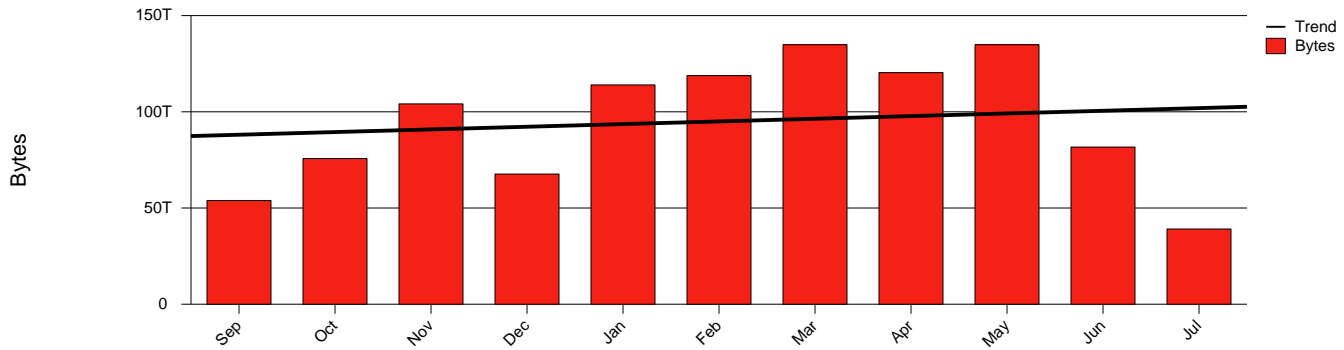

Umeå UMU - Monthly Health Report

LAN/WAN

Report for 2003/07/31

Total Network Volume by Month

Total Network Volume by Week

Total Network Volume by Day

Situations to Watch

Rank	Element Name	Variable	Threshold	Monthly Average		Days to (from)
			Value	Actual	Predicted	Threshold
1	umu1-SRP(In)	Errors (% Frames)	5.000	0.000	0.000	Increasing
2	umu1-SRP(In)	Volume (Bandwidth %)	80.000	1.930	4.687	Decreasing
3	umu1-SRP(Out)	Volume (Bandwidth %)	80.000	2.672	4.793	Decreasing
4	umu2-SRP(In)	Volume (Bandwidth %)	80.000	0.010	0.000	Decreasing
5	umu2-SRP(In)	Errors (% Frames)	5.000	0.000	0.000	Decreasing
6	umu2-SRP(Out)	Volume (Bandwidth %)	80.000	0.089	1.586	Decreasing