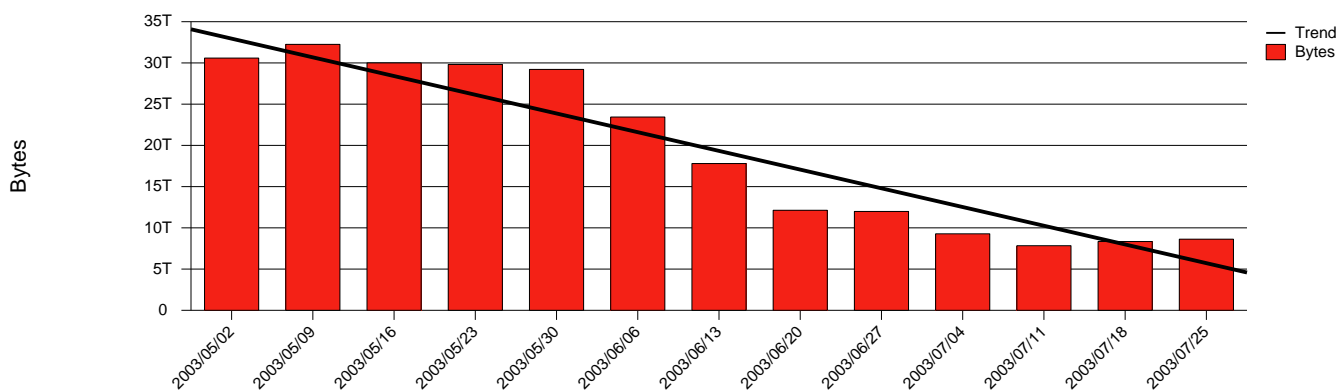

Umeå UMU - Monthly Health Report

LAN/WAN

Report for 2003/07/31

Total Network Volume by Month

Total Network Volume by Week

Total Network Volume by Day

Situations to Watch

Rank	Element Name	Variable	Threshold	Monthly Average		Days to (from)
			Value	Actual	Predicted	Threshold
1	umu1-SRP(In)	Errors (% Frames)	5.000	0.000	0.000	Increasing
2	umu1-SRP(In)	Volume (Bandwidth %)	80.000	1.930	4.687	Decreasing
3	umu1-SRP(Out)	Volume (Bandwidth %)	80.000	2.672	4.793	Decreasing
4	umu2-SRP(In)	Volume (Bandwidth %)	80.000	0.010	0.000	Decreasing
5	umu2-SRP(In)	Errors (% Frames)	5.000	0.000	0.000	Decreasing
6	umu2-SRP(Out)	Volume (Bandwidth %)	80.000	0.089	1.586	Decreasing