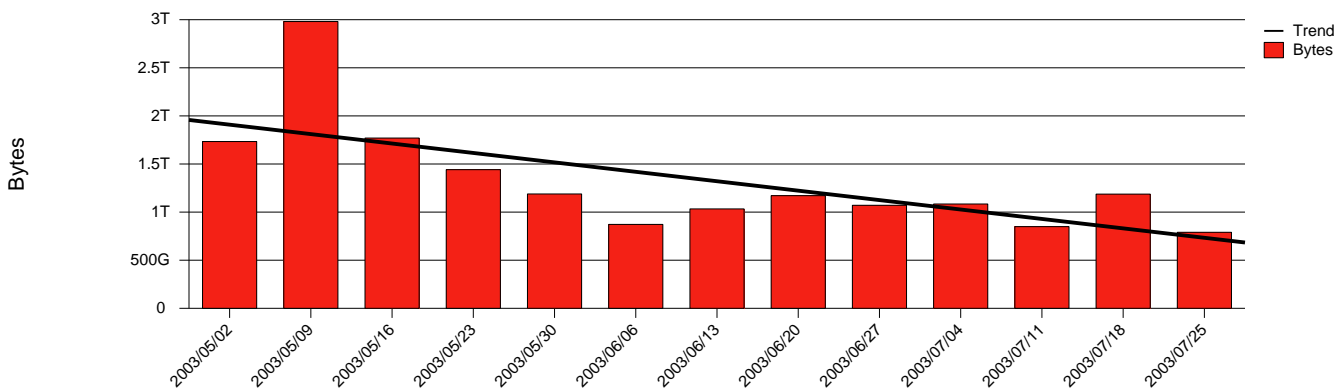

Trollhättan HTU - Monthly Health Report

LAN/WAN

Report for 2003/07/31

Total Network Volume by Month

Total Network Volume by Week

Total Network Volume by Day

Situations to Watch

Rank	Element Name	Variable	Threshold	Monthly Average		Days to (from)
			Value	Actual	Predicted	Threshold
1	htu1-SRP(In)	Volume (Bandwidth %)	80.000	0.383	0.563	Increasing
2	htu1-SRP(Out)	Volume (Bandwidth %)	80.000	0.077	0.104	Increasing
3	htu2-SRP(In)	Errors (% Frames)	5.000	0.013	0.003	Increasing
4	htu2-SRP(Out)	Volume (Bandwidth %)	80.000	0.000	0.000	Decreasing
5	htu2-SRP(Out)	Volume (Bandwidth %)	80.000	0.079	0.083	Decreasing
6	htu1-SRP(In)	Errors (% Frames)	5.000	0.000	0.000	Decreasing