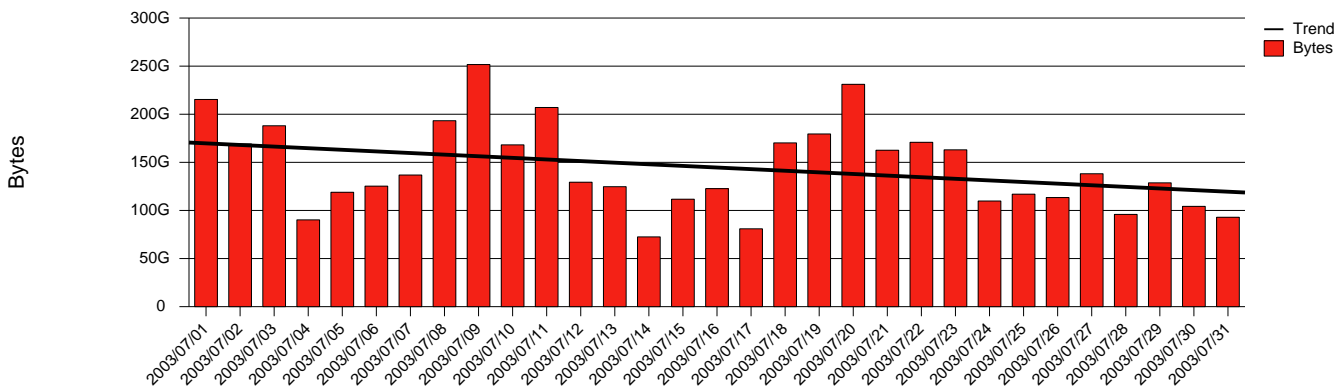

Trollhättan HTU - Monthly Health Report

LAN/WAN

Report for 2003/07/31

Total Network Volume by Month

Total Network Volume by Week

Total Network Volume by Day

Situations to Watch

Rank	Element Name	Variable	Threshold	Monthly Average		Days to (from)
			Value	Actual	Predicted	Threshold
1	htu1-SRP(In)	Volume (Bandwidth %)	80.000	0.383	0.563	Increasing
2	htu1-SRP(Out)	Volume (Bandwidth %)	80.000	0.077	0.104	Increasing
3	htu2-SRP(In)	Errors (% Frames)	5.000	0.013	0.003	Increasing
4	htu2-SRP(Out)	Volume (Bandwidth %)	80.000	0.000	0.000	Decreasing
5	htu2-SRP(Out)	Volume (Bandwidth %)	80.000	0.079	0.083	Decreasing
6	htu1-SRP(In)	Errors (% Frames)	5.000	0.000	0.000	Decreasing