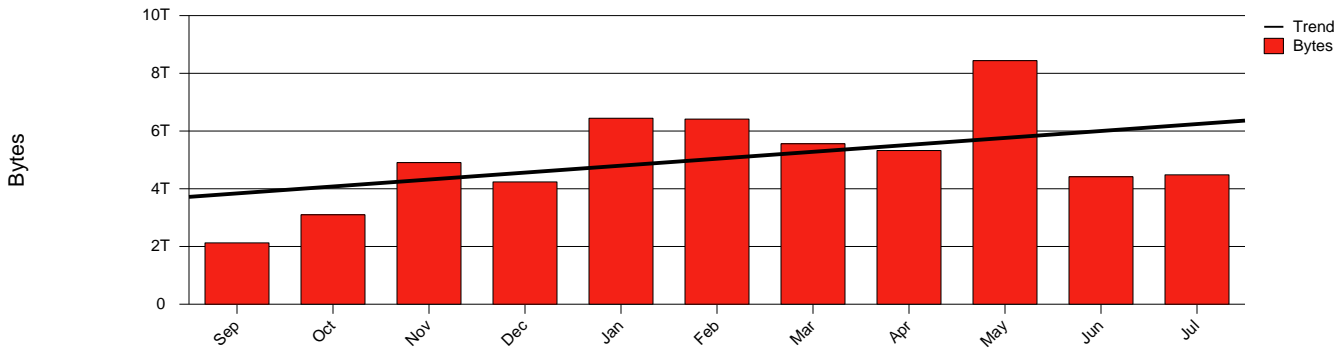

Trollhättan HTU - Monthly Health Report

LAN/WAN

Report for 2003/07/31

Total Network Volume by Month

Total Network Volume by Week

Total Network Volume by Day

Situations to Watch

Rank	Element Name	Variable	Threshold	Monthly Average		Days to (from)
			Value	Actual	Predicted	Threshold
1	htu1-SRP(In)	Volume (Bandwidth %)	80.000	0.383	0.563	Increasing
2	htu1-SRP(Out)	Volume (Bandwidth %)	80.000	0.077	0.104	Increasing
3	htu2-SRP(In)	Errors (% Frames)	5.000	0.013	0.003	Increasing
4	htu2-SRP(Out)	Volume (Bandwidth %)	80.000	0.000	0.000	Decreasing
5	htu2-SRP(Out)	Volume (Bandwidth %)	80.000	0.079	0.083	Decreasing
6	htu1-SRP(In)	Errors (% Frames)	5.000	0.000	0.000	Decreasing