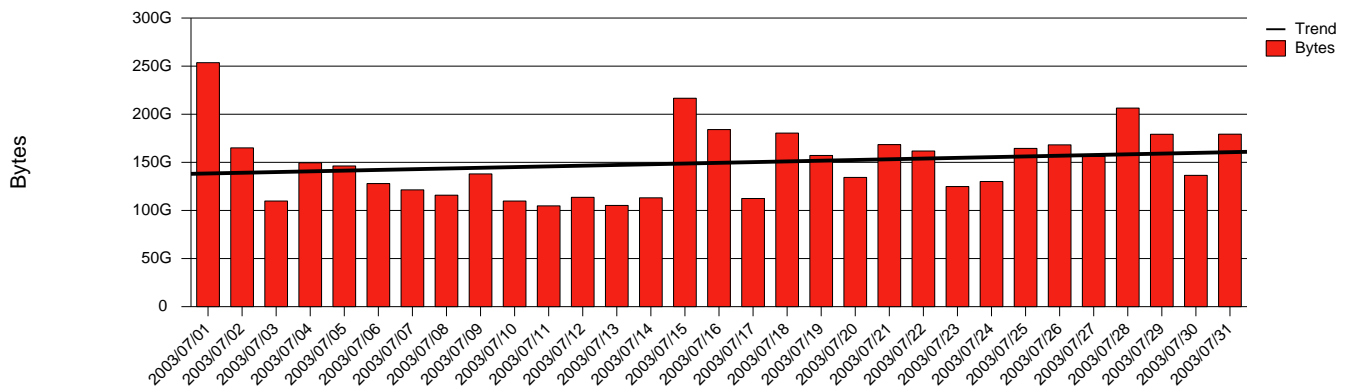

Skövde HIS - Monthly Health Report

LAN/WAN

Report for 2003/07/31

Total Network Volume by Month

Total Network Volume by Week

Total Network Volume by Day

Situations to Watch

Rank	Element Name	Variable	Threshold	Monthly Average		Days to (from)
			Value	Actual	Predicted	Threshold
1	his2-SRP(In)	Errors (% Frames)	5.000	0.012	0.004	Increasing
2	his1-SRP(In)	Errors (% Frames)	5.000	0.000	0.000	Increasing
3	his1-SRP(In)	Volume (Bandwidth %)	80.000	0.135	0.056	Decreasing
4	his1-SRP(Out)	Volume (Bandwidth %)	80.000	0.278	0.356	Decreasing
5	his2-SRP(In)	Volume (Bandwidth %)	80.000	0.145	0.304	Decreasing
6	his2-SRP(Out)	Volume (Bandwidth %)	80.000	0.000	0.016	Decreasing