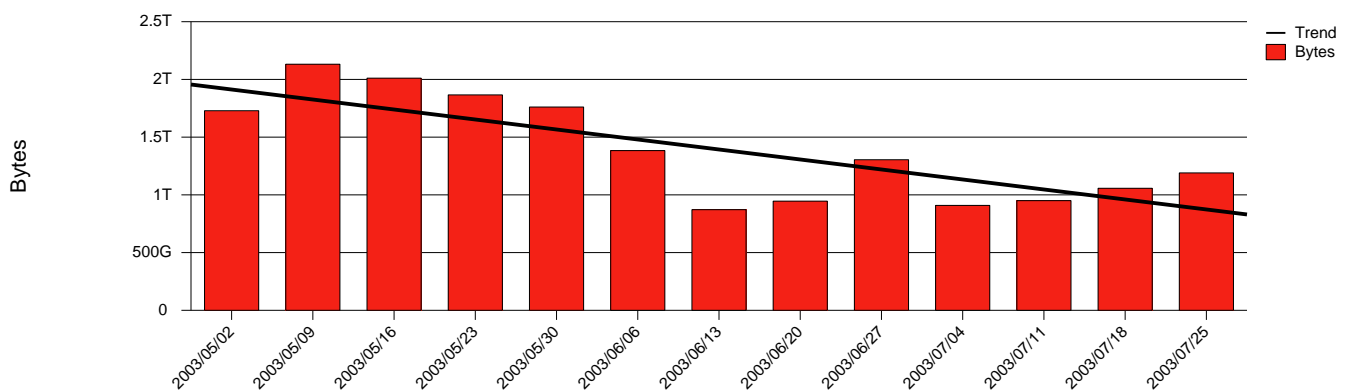

Skövde HIS - Monthly Health Report

LAN/WAN

Report for 2003/07/31

Total Network Volume by Month

Total Network Volume by Week

Total Network Volume by Day

Situations to Watch

Rank	Element Name	Variable	Threshold	Monthly Average		Days to (from)
			Value	Actual	Predicted	Threshold
1	his2-SRP(In)	Errors (% Frames)	5.000	0.012	0.004	Increasing
2	his1-SRP(In)	Errors (% Frames)	5.000	0.000	0.000	Increasing
3	his1-SRP(In)	Volume (Bandwidth %)	80.000	0.135	0.056	Decreasing
4	his1-SRP(Out)	Volume (Bandwidth %)	80.000	0.278	0.356	Decreasing
5	his2-SRP(In)	Volume (Bandwidth %)	80.000	0.145	0.304	Decreasing
6	his2-SRP(Out)	Volume (Bandwidth %)	80.000	0.000	0.016	Decreasing