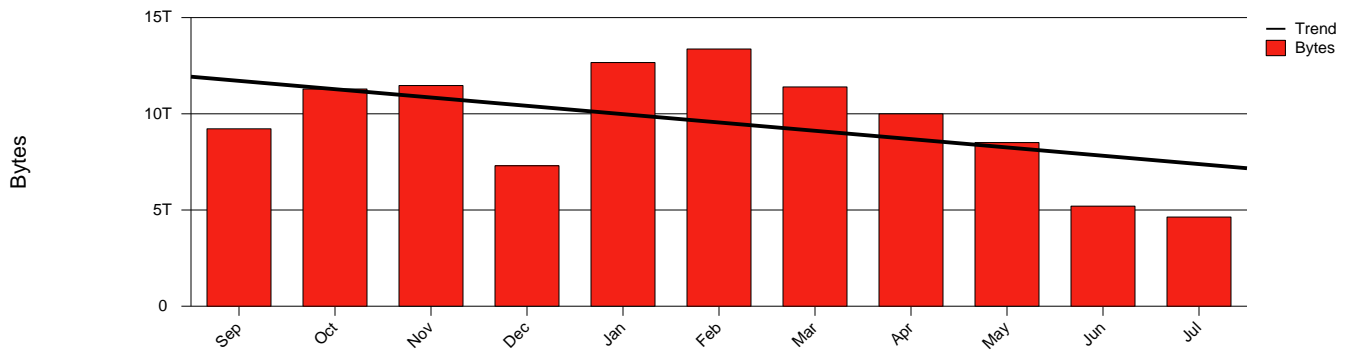

Skövde HIS - Monthly Health Report

LAN/WAN

Report for 2003/07/31

Total Network Volume by Month

Total Network Volume by Week

Total Network Volume by Day

Situations to Watch

Rank	Element Name	Variable	Threshold	Monthly Average		Days to (from)
			Value	Actual	Predicted	Threshold
1	his2-SRP(In)	Errors (% Frames)	5.000	0.012	0.004	Increasing
2	his1-SRP(In)	Errors (% Frames)	5.000	0.000	0.000	Increasing
3	his1-SRP(In)	Volume (Bandwidth %)	80.000	0.135	0.056	Decreasing
4	his1-SRP(Out)	Volume (Bandwidth %)	80.000	0.278	0.356	Decreasing
5	his2-SRP(In)	Volume (Bandwidth %)	80.000	0.145	0.304	Decreasing
6	his2-SRP(Out)	Volume (Bandwidth %)	80.000	0.000	0.016	Decreasing