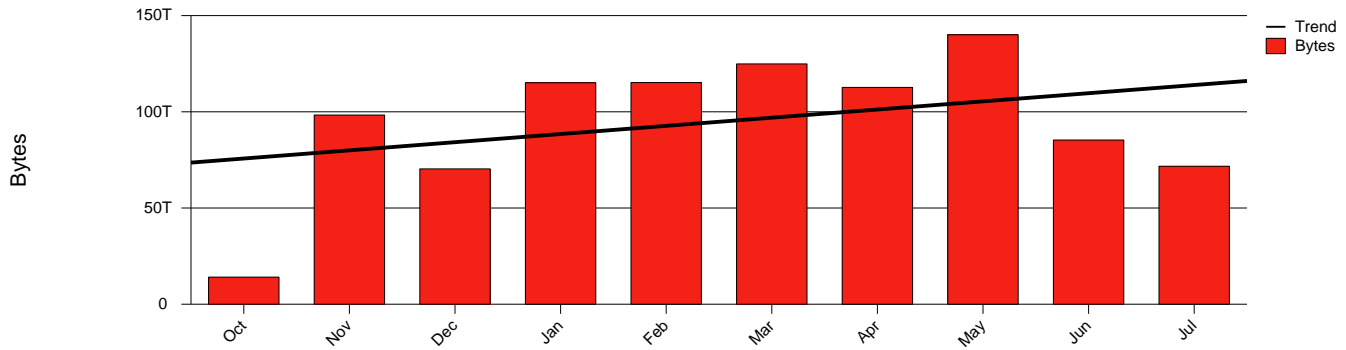

Linköping LIU - Monthly Health Report

LAN/WAN

Report for 2003/07/31

Total Network Volume by Month

Total Network Volume by Week

Total Network Volume by Day

Situations to Watch

Rank	Element Name	Variable	Threshold	Monthly Average		Days to (from) Threshold
			Value	Actual	Predicted	
1	liu1-SRP(In)	Errors (% Frames)	5.000	186.391	113.329	(189)
2	liu2-SRP(In)	Errors (% Frames)	5.000	0.000	0.000	Increasing
3	liu2-SRP(In)	Volume (Bandwidth %)	80.000	3.218	4.745	Decreasing
4	liu2-SRP(Out)	Volume (Bandwidth %)	80.000	5.405	7.977	Decreasing
5	liu1-SRP(In)	Volume (Bandwidth %)	80.000	0.001	0.005	Decreasing
6	liu1-SRP(Out)	Volume (Bandwidth %)	80.000	0.001	0.009	Decreasing