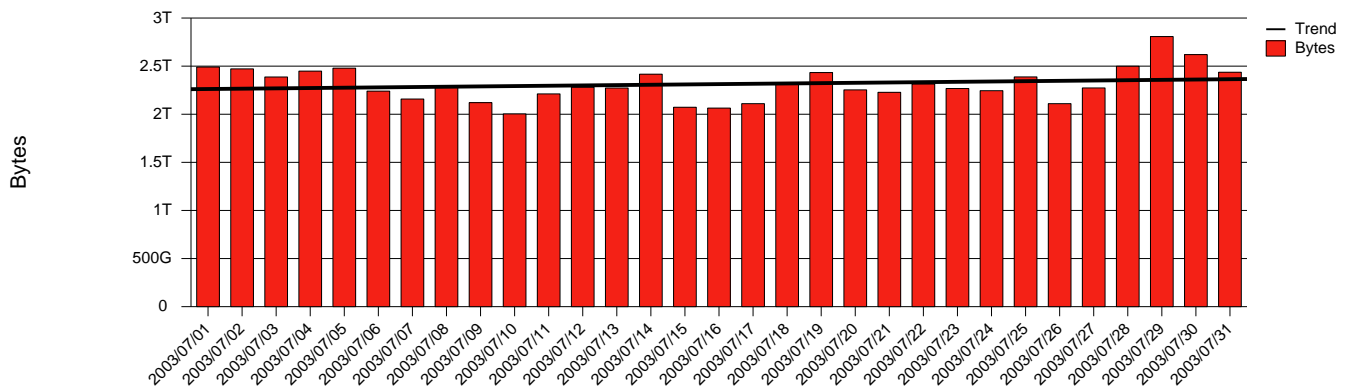

Linköping LIU - Monthly Health Report

LAN/WAN

Report for 2003/07/31

Total Network Volume by Month

Total Network Volume by Week

Total Network Volume by Day

Situations to Watch

Rank	Element Name	Variable	Threshold	Monthly Average		Days to (from) Threshold
			Value	Actual	Predicted	
1	liu1-SRP(In)	Errors (% Frames)	5.000	186.391	113.329	(189)
2	liu2-SRP(In)	Errors (% Frames)	5.000	0.000	0.000	Increasing
3	liu2-SRP(In)	Volume (Bandwidth %)	80.000	3.218	4.745	Decreasing
4	liu2-SRP(Out)	Volume (Bandwidth %)	80.000	5.405	7.977	Decreasing
5	liu1-SRP(In)	Volume (Bandwidth %)	80.000	0.001	0.005	Decreasing
6	liu1-SRP(Out)	Volume (Bandwidth %)	80.000	0.001	0.009	Decreasing