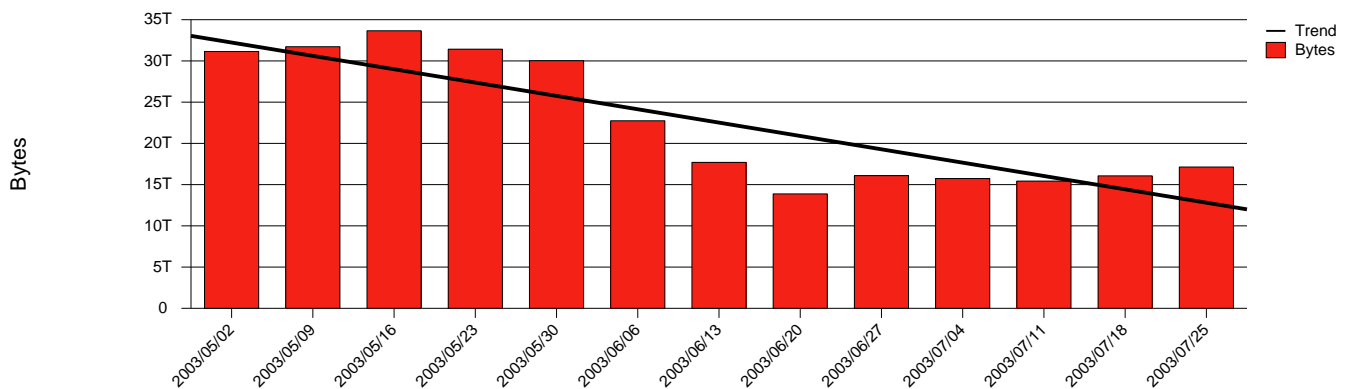

Linköping LIU - Monthly Health Report

LAN/WAN

Report for 2003/07/31

Total Network Volume by Month

Total Network Volume by Week

Total Network Volume by Day

Situations to Watch

Rank	Element Name	Variable	Threshold	Monthly Average		Days to (from) Threshold
			Value	Actual	Predicted	
1	liu1-SRP(In)	Errors (% Frames)	5.000	186.391	113.329	(189)
2	liu2-SRP(In)	Errors (% Frames)	5.000	0.000	0.000	Increasing
3	liu2-SRP(In)	Volume (Bandwidth %)	80.000	3.218	4.745	Decreasing
4	liu2-SRP(Out)	Volume (Bandwidth %)	80.000	5.405	7.977	Decreasing
5	liu1-SRP(In)	Volume (Bandwidth %)	80.000	0.001	0.005	Decreasing
6	liu1-SRP(Out)	Volume (Bandwidth %)	80.000	0.001	0.009	Decreasing