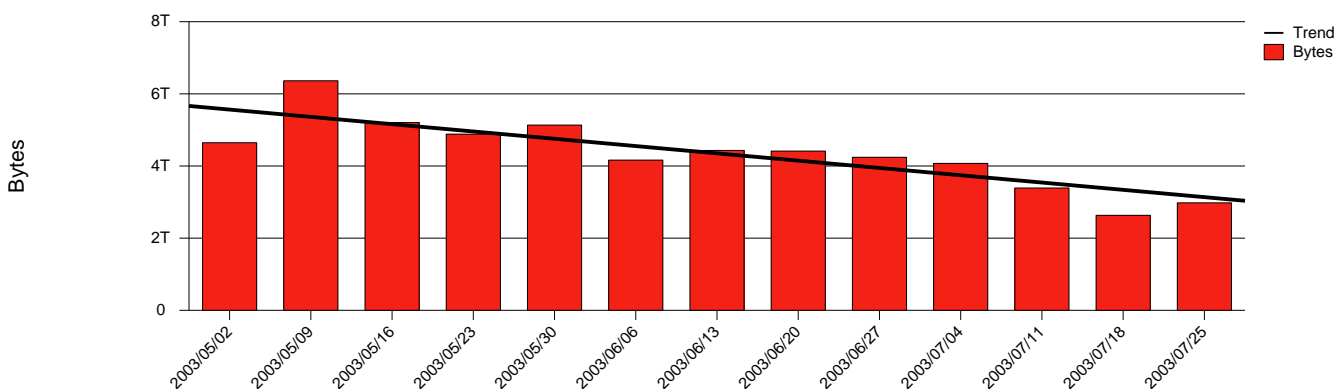

Kristianstad HKR - Monthly Health Report

LAN/WAN

Report for 2003/07/31

Total Network Volume by Month

Total Network Volume by Week

Total Network Volume by Day

Situations to Watch

Rank	Element Name	Variable	Threshold	Monthly Average		Days to (from) Threshold
			Value	Actual	Predicted	
1	hkr1-SRP(Out)	Volume (Bandwidth %)	80.000	1.205	1.649	Increasing
2	hkr1-SRP(In)	Errors (% Frames)	5.000	0.000	0.000	Increasing
3	hkr1-SRP(In)	Volume (Bandwidth %)	80.000	0.531	0.627	Decreasing
4	hkr2-SRP(In)	Volume (Bandwidth %)	80.000	0.002	0.000	Decreasing
5	hkr2-SRP(In)	Errors (% Frames)	5.000	0.001	0.002	Decreasing
6	hkr2-SRP(Out)	Volume (Bandwidth %)	80.000	0.076	0.001	Decreasing