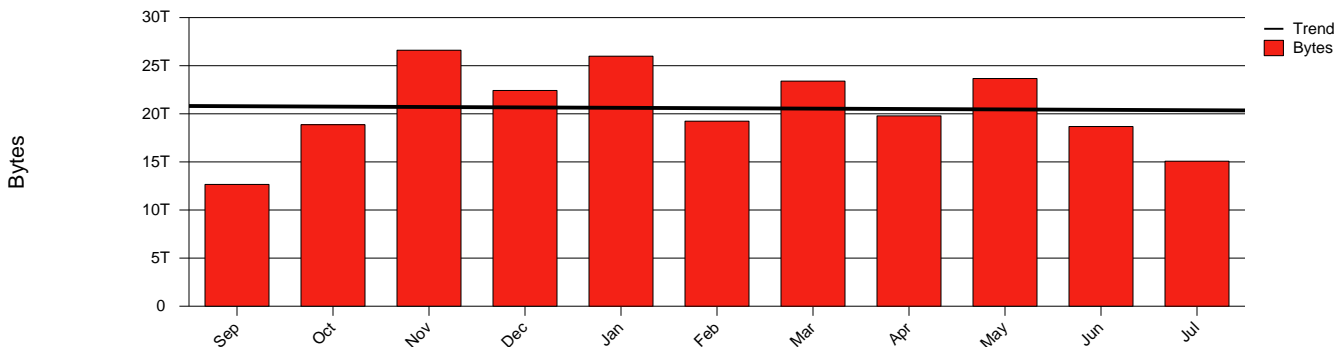

Kristianstad HKR - Monthly Health Report

LAN/WAN

Report for 2003/07/31

Total Network Volume by Month

Total Network Volume by Week

Total Network Volume by Day

Situations to Watch

Rank	Element Name	Variable	Threshold	Monthly Average		Days to (from) Threshold
			Value	Actual	Predicted	
1	hkr1-SRP(Out)	Volume (Bandwidth %)	80.000	1.205	1.649	Increasing
2	hkr1-SRP(In)	Errors (% Frames)	5.000	0.000	0.000	Increasing
3	hkr1-SRP(In)	Volume (Bandwidth %)	80.000	0.531	0.627	Decreasing
4	hkr2-SRP(In)	Volume (Bandwidth %)	80.000	0.002	0.000	Decreasing
5	hkr2-SRP(In)	Errors (% Frames)	5.000	0.001	0.002	Decreasing
6	hkr2-SRP(Out)	Volume (Bandwidth %)	80.000	0.076	0.001	Decreasing