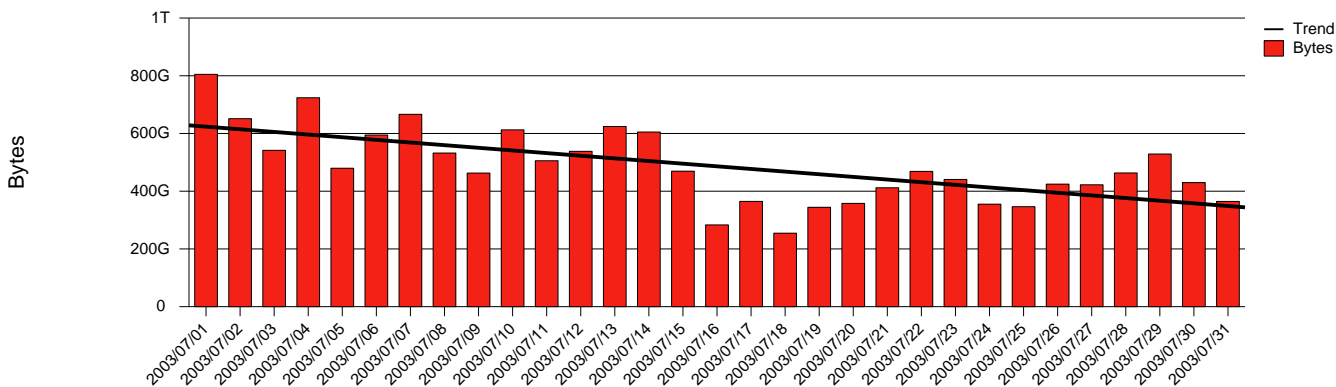

Kristianstad HKR - Monthly Health Report

LAN/WAN

Report for 2003/07/31

Total Network Volume by Month

Total Network Volume by Week

Total Network Volume by Day

Situations to Watch

Rank	Element Name	Variable	Threshold	Monthly Average		Days to (from) Threshold
			Value	Actual	Predicted	
1	hkr1-SRP(Out)	Volume (Bandwidth %)	80.000	1.205	1.649	Increasing
2	hkr1-SRP(In)	Errors (% Frames)	5.000	0.000	0.000	Increasing
3	hkr1-SRP(In)	Volume (Bandwidth %)	80.000	0.531	0.627	Decreasing
4	hkr2-SRP(In)	Volume (Bandwidth %)	80.000	0.002	0.000	Decreasing
5	hkr2-SRP(In)	Errors (% Frames)	5.000	0.001	0.002	Decreasing
6	hkr2-SRP(Out)	Volume (Bandwidth %)	80.000	0.076	0.001	Decreasing