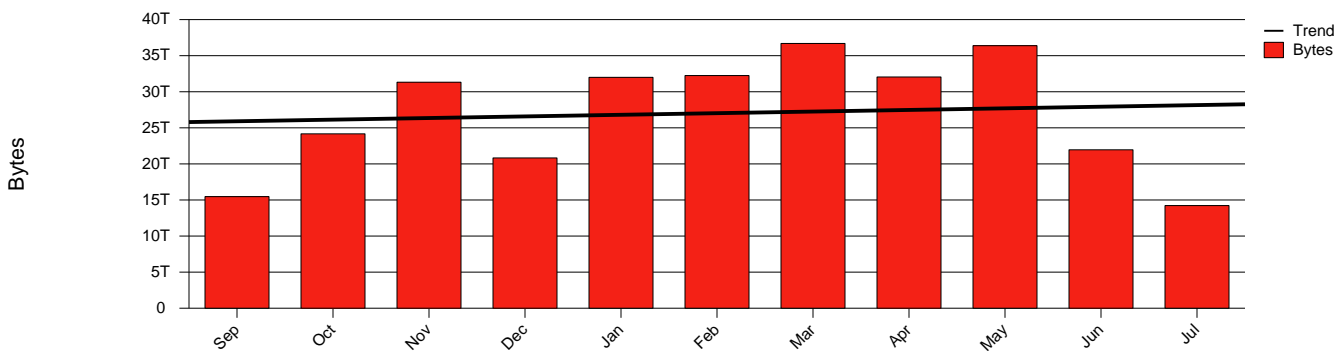

Karlstad KAU - Monthly Health Report

LAN/WAN

Report for 2003/07/31

Total Network Volume by Month

Total Network Volume by Week

Total Network Volume by Day

Situations to Watch

Rank	Element Name	Variable	Threshold	Monthly Average		Days to (from)
			Value	Actual	Predicted	Threshold
1	kau2-SRP(In)	Volume (Bandwidth %)	80.000	0.076	0.130	Increasing
2	kau1-SRP(In)	Volume (Bandwidth %)	80.000	0.587	1.005	Decreasing
3	kau1-SRP(In)	Errors (% Frames)	5.000	0.000	0.000	Decreasing
4	kau1-SRP(Out)	Volume (Bandwidth %)	80.000	0.510	1.040	Decreasing
5	kau2-SRP(In)	Errors (% Frames)	5.000	0.000	0.000	Decreasing
6	kau2-SRP(Out)	Volume (Bandwidth %)	80.000	0.538	1.040	Decreasing