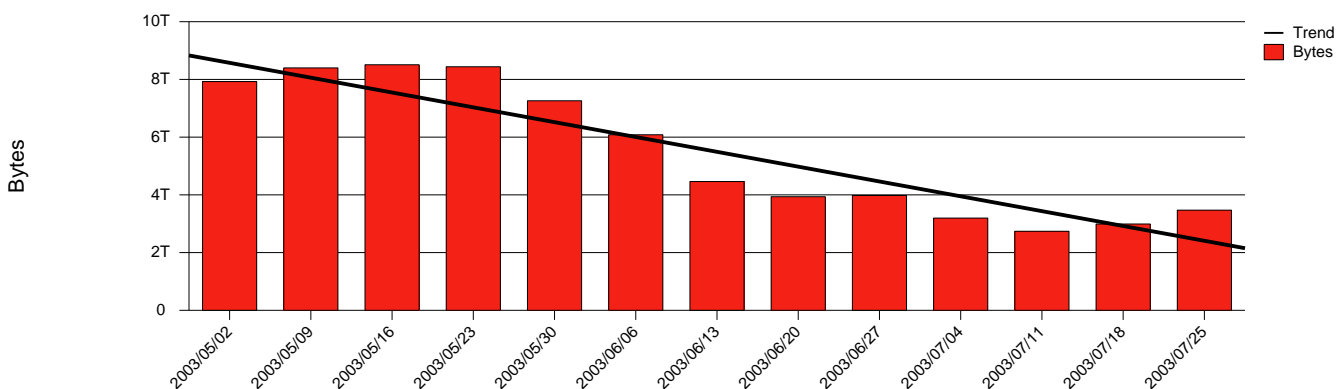

Karlstad KAU - Monthly Health Report

LAN/WAN

Report for 2003/07/31

Total Network Volume by Month

Total Network Volume by Week

Total Network Volume by Day

Situations to Watch

Rank	Element Name	Variable	Threshold	Monthly Average		Days to (from)
			Value	Actual	Predicted	Threshold
1	kau2-SRP(In)	Volume (Bandwidth %)	80.000	0.076	0.130	Increasing
2	kau1-SRP(In)	Volume (Bandwidth %)	80.000	0.587	1.005	Decreasing
3	kau1-SRP(In)	Errors (% Frames)	5.000	0.000	0.000	Decreasing
4	kau1-SRP(Out)	Volume (Bandwidth %)	80.000	0.510	1.040	Decreasing
5	kau2-SRP(In)	Errors (% Frames)	5.000	0.000	0.000	Decreasing
6	kau2-SRP(Out)	Volume (Bandwidth %)	80.000	0.538	1.040	Decreasing