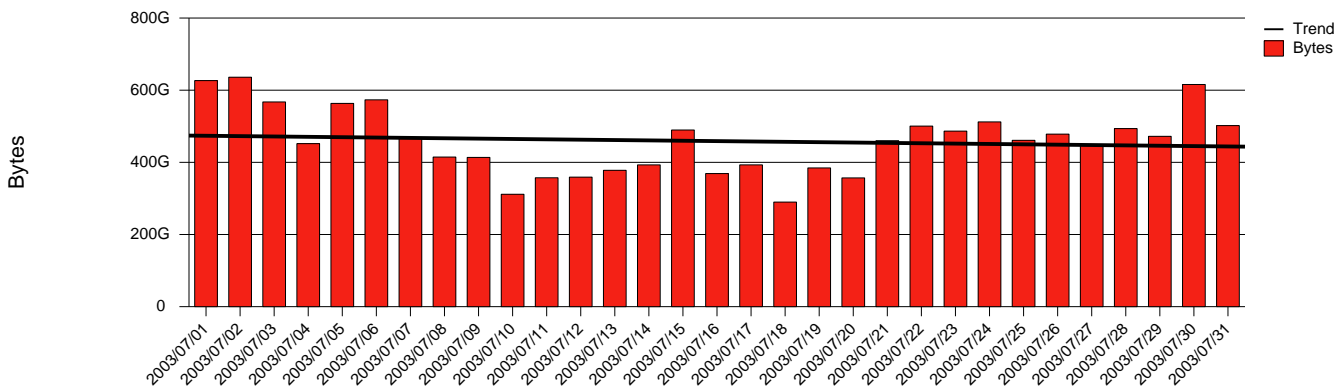

Karlstad KAU - Monthly Health Report

LAN/WAN

Report for 2003/07/31

Total Network Volume by Month

Total Network Volume by Week

Total Network Volume by Day

Situations to Watch

Rank	Element Name	Variable	Threshold	Monthly Average		Days to (from)
			Value	Actual	Predicted	Threshold
1	kau2-SRP(In)	Volume (Bandwidth %)	80.000	0.076	0.130	Increasing
2	kau1-SRP(In)	Volume (Bandwidth %)	80.000	0.587	1.005	Decreasing
3	kau1-SRP(In)	Errors (% Frames)	5.000	0.000	0.000	Decreasing
4	kau1-SRP(Out)	Volume (Bandwidth %)	80.000	0.510	1.040	Decreasing
5	kau2-SRP(In)	Errors (% Frames)	5.000	0.000	0.000	Decreasing
6	kau2-SRP(Out)	Volume (Bandwidth %)	80.000	0.538	1.040	Decreasing