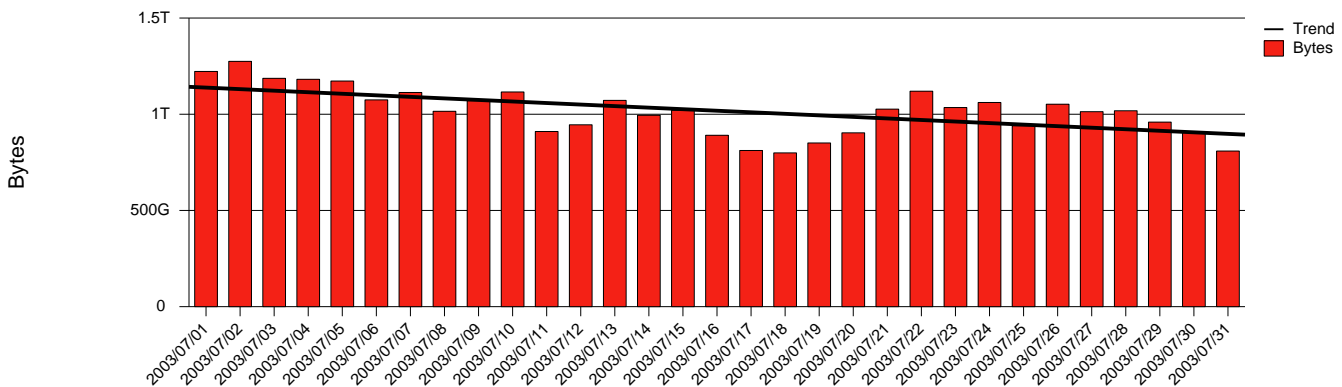

Kalmar HIK - Monthly Health Report

LAN/WAN

Report for 2003/07/31

Total Network Volume by Month

Total Network Volume by Week

Total Network Volume by Day

Situations to Watch

Rank	Element Name	Variable	Threshold	Monthly Average		Days to (from) Threshold
			Value	Actual	Predicted	
1	hik1-SRP(In)	Volume (Bandwidth %)	80.000	1.129	1.481	Increasing
2	hik2-SRP(Out)	Volume (Bandwidth %)	80.000	0.568	0.573	Increasing
3	hik2-SRP(In)	Errors (% Frames)	5.000	0.002	0.001	Increasing
4	hik1-SRP(In)	Errors (% Frames)	5.000	0.000	0.000	Increasing
5	hik1-SRP(Out)	Volume (Bandwidth %)	80.000	2.098	2.277	Decreasing
6	hik2-SRP(In)	Volume (Bandwidth %)	80.000	0.002	0.000	Decreasing