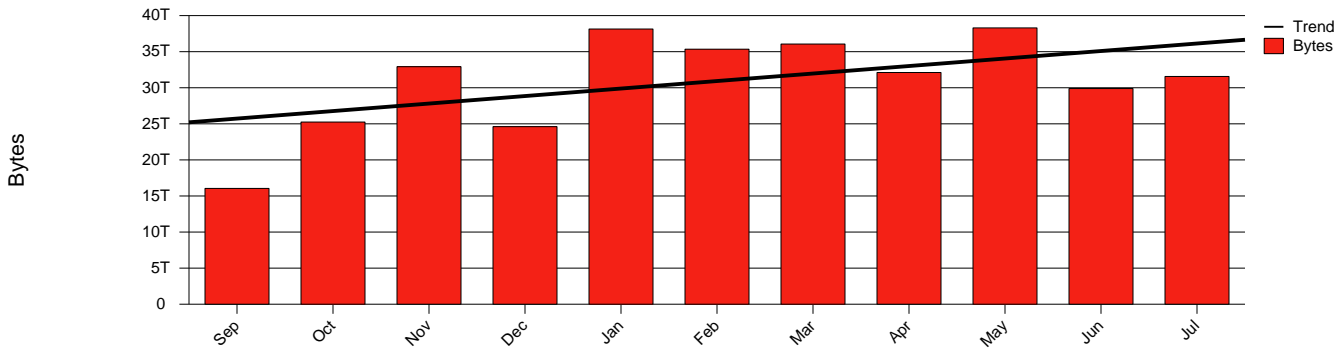

Kalmar HIK - Monthly Health Report

LAN/WAN

Report for 2003/07/31

Total Network Volume by Month

Total Network Volume by Week

Total Network Volume by Day

Situations to Watch

Rank	Element Name	Variable	Threshold	Monthly Average		Days to (from) Threshold
			Value	Actual	Predicted	
1	hik1-SRP(In)	Volume (Bandwidth %)	80.000	1.129	1.481	Increasing
2	hik2-SRP(Out)	Volume (Bandwidth %)	80.000	0.568	0.573	Increasing
3	hik2-SRP(In)	Errors (% Frames)	5.000	0.002	0.001	Increasing
4	hik1-SRP(In)	Errors (% Frames)	5.000	0.000	0.000	Increasing
5	hik1-SRP(Out)	Volume (Bandwidth %)	80.000	2.098	2.277	Decreasing
6	hik2-SRP(In)	Volume (Bandwidth %)	80.000	0.002	0.000	Decreasing