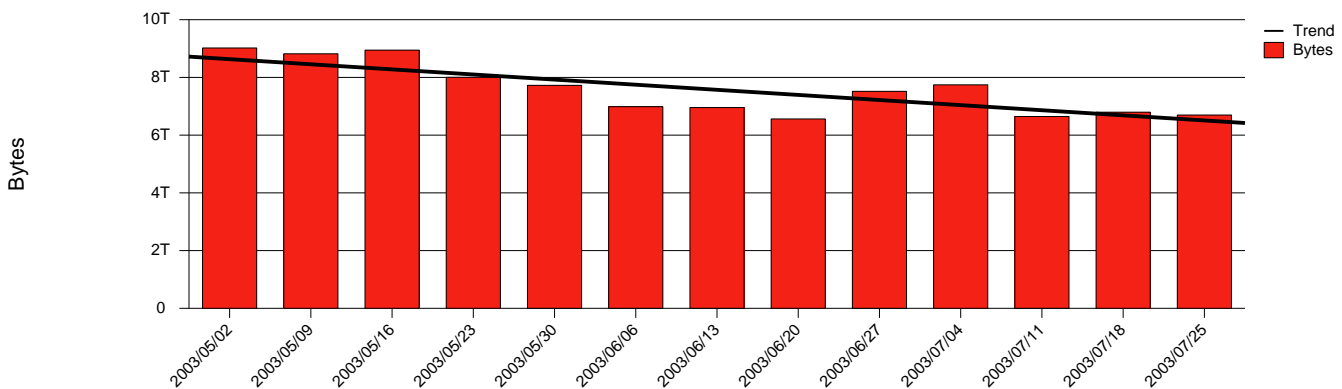

Kalmar HIK - Monthly Health Report

LAN/WAN

Report for 2003/07/31

Total Network Volume by Month

Total Network Volume by Week

Total Network Volume by Day

Situations to Watch

Rank	Element Name	Variable	Threshold	Monthly Average		Days to (from) Threshold
			Value	Actual	Predicted	
1	hik1-SRP(In)	Volume (Bandwidth %)	80.000	1.129	1.481	Increasing
2	hik2-SRP(Out)	Volume (Bandwidth %)	80.000	0.568	0.573	Increasing
3	hik2-SRP(In)	Errors (% Frames)	5.000	0.002	0.001	Increasing
4	hik1-SRP(In)	Errors (% Frames)	5.000	0.000	0.000	Increasing
5	hik1-SRP(Out)	Volume (Bandwidth %)	80.000	2.098	2.277	Decreasing
6	hik2-SRP(In)	Volume (Bandwidth %)	80.000	0.002	0.000	Decreasing