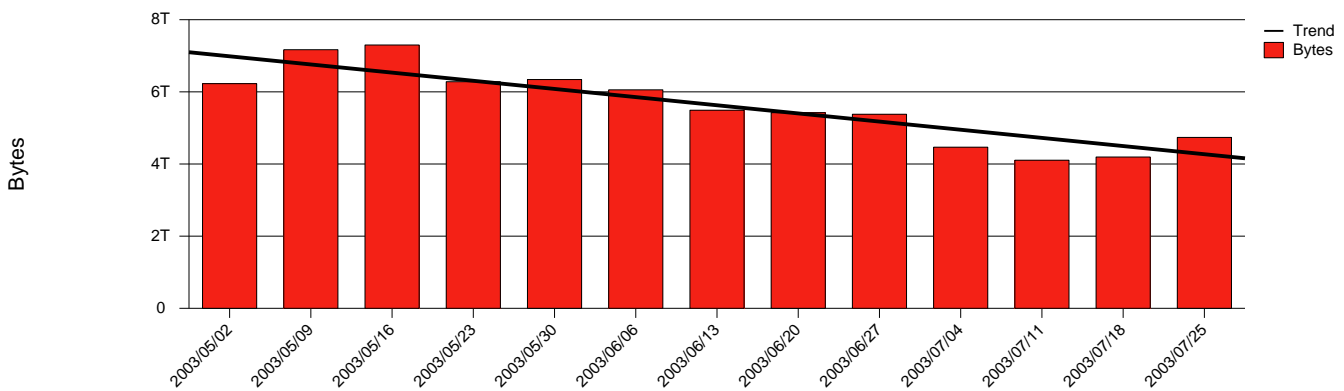

Jönköping HJ - Monthly Health Report

LAN/WAN

Report for 2003/07/31

Total Network Volume by Month

Total Network Volume by Week

Total Network Volume by Day

Situations to Watch

Rank	Element Name	Variable	Threshold	Monthly Average		Days to (from)
			Value	Actual	Predicted	Threshold
1	hj1-SRP(In)	Volume (Bandwidth %)	80.000	0.733	1.133	Increasing
2	hj1-SRP(Out)	Volume (Bandwidth %)	80.000	0.778	0.995	Increasing
3	hj2-SRP(Out)	Volume (Bandwidth %)	80.000	0.814	0.946	Increasing
4	hj2-SRP(In)	Errors (% Frames)	5.000	0.000	0.000	Increasing
5	hj1-SRP(In)	Errors (% Frames)	5.000	0.000	0.000	Decreasing
6	hj2-SRP(In)	Volume (Bandwidth %)	80.000	0.049	0.000	Decreasing