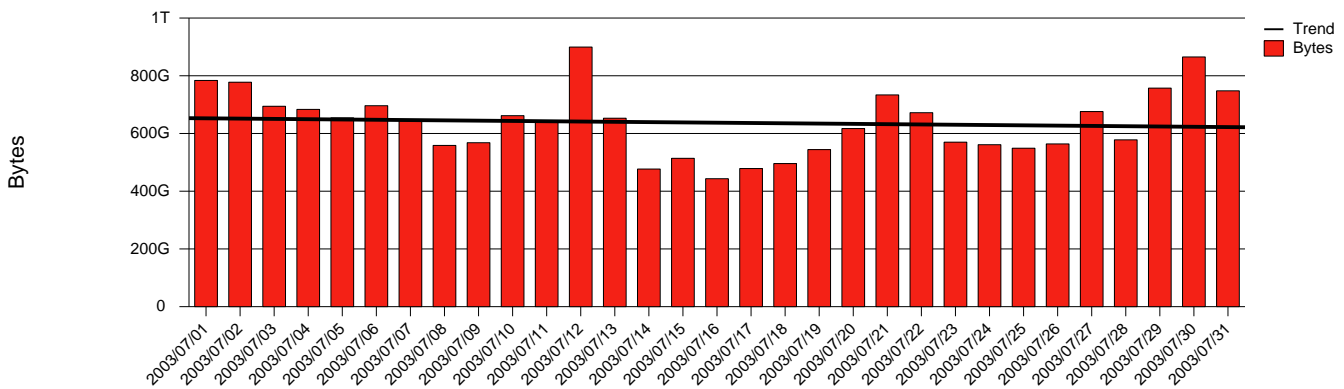

Jönköping HJ - Monthly Health Report

LAN/WAN

Report for 2003/07/31

Total Network Volume by Month

Total Network Volume by Week

Total Network Volume by Day

Situations to Watch

Rank	Element Name	Variable	Threshold	Monthly Average		Days to (from)
			Value	Actual	Predicted	Threshold
1	hj1-SRP(In)	Volume (Bandwidth %)	80.000	0.733	1.133	Increasing
2	hj1-SRP(Out)	Volume (Bandwidth %)	80.000	0.778	0.995	Increasing
3	hj2-SRP(Out)	Volume (Bandwidth %)	80.000	0.814	0.946	Increasing
4	hj2-SRP(In)	Errors (% Frames)	5.000	0.000	0.000	Increasing
5	hj1-SRP(In)	Errors (% Frames)	5.000	0.000	0.000	Decreasing
6	hj2-SRP(In)	Volume (Bandwidth %)	80.000	0.049	0.000	Decreasing