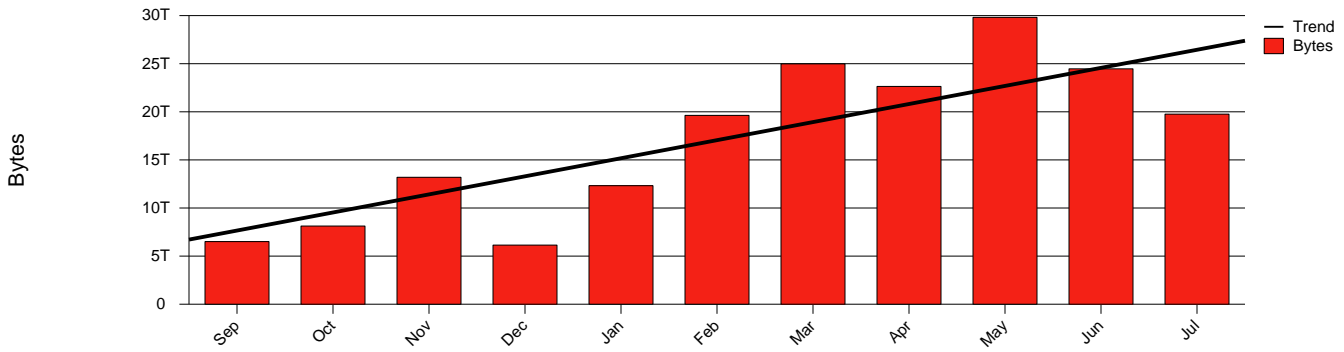

Jönköping HJ - Monthly Health Report

LAN/WAN

Report for 2003/07/31

Total Network Volume by Month

Total Network Volume by Week

Total Network Volume by Day

Situations to Watch

Rank	Element Name	Variable	Threshold	Monthly Average		Days to (from)
			Value	Actual	Predicted	Threshold
1	hj1-SRP(In)	Volume (Bandwidth %)	80.000	0.733	1.133	Increasing
2	hj1-SRP(Out)	Volume (Bandwidth %)	80.000	0.778	0.995	Increasing
3	hj2-SRP(Out)	Volume (Bandwidth %)	80.000	0.814	0.946	Increasing
4	hj2-SRP(In)	Errors (% Frames)	5.000	0.000	0.000	Increasing
5	hj1-SRP(In)	Errors (% Frames)	5.000	0.000	0.000	Decreasing
6	hj2-SRP(In)	Volume (Bandwidth %)	80.000	0.049	0.000	Decreasing