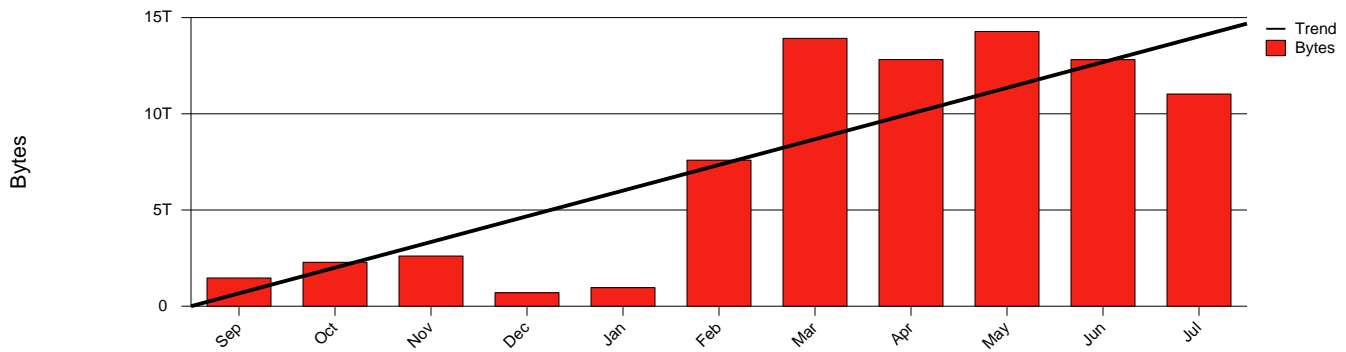

Gbg GU - Monthly Health Report

LAN/WAN

Report for 2003/07/31

Total Network Volume by Month

Total Network Volume by Week

Total Network Volume by Day

Situations to Watch

| Rank | Element Name | Variable | Threshold | Monthly Average | | Days to (from) Threshold |
|------|--------------|----------------------|-----------|-----------------|-----------|--------------------------|
| | | | Value | Actual | Predicted | |
| 1 | gu2-SRP(In) | Errors (% Frames) | 5.000 | 0.102 | 0.234 | Increasing |
| 2 | gu1-SRP(Out) | Volume (Bandwidth %) | 80.000 | 0.818 | 0.999 | Increasing |
| 3 | gu1-SRP(In) | Volume (Bandwidth %) | 80.000 | 0.501 | 0.636 | Increasing |
| 4 | gu2-SRP(Out) | Discards (% Frames) | 10.000 | 0.000 | 0.000 | Increasing |
| 5 | gu1-SRP(In) | Errors (% Frames) | 5.000 | 0.000 | 0.000 | Increasing |
| 6 | gu2-SRP(In) | Volume (Bandwidth %) | 80.000 | 0.007 | 0.032 | Decreasing |
| 7 | gu2-SRP(Out) | Volume (Bandwidth %) | 80.000 | 0.000 | 0.000 | Decreasing |