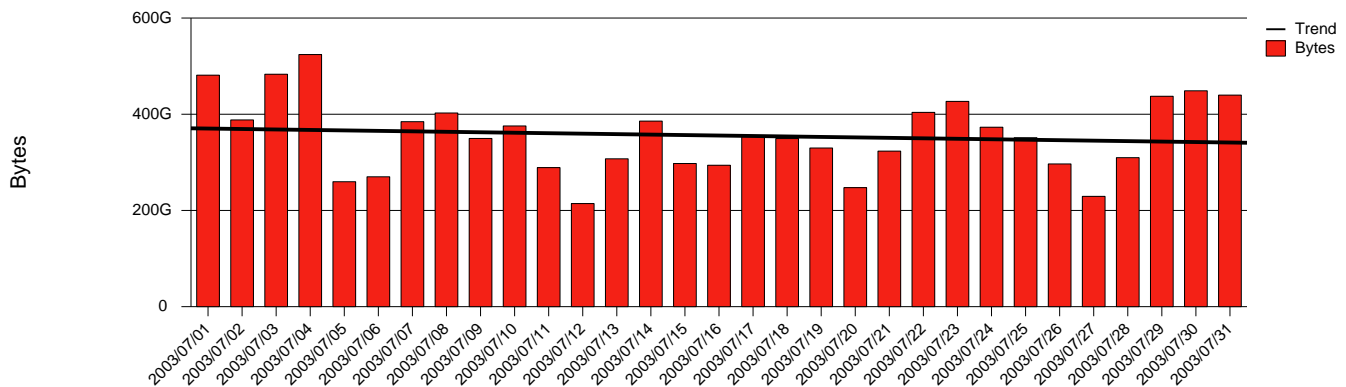

Gbg GU - Monthly Health Report

LAN/WAN

Report for 2003/07/31

Total Network Volume by Month

Total Network Volume by Week

Total Network Volume by Day

Situations to Watch

| Rank | Element Name | Variable | Threshold | Monthly Average | | Days to (from) Threshold |
|------|--------------|----------------------|-----------|-----------------|-----------|--------------------------|
| | | | Value | Actual | Predicted | |
| 1 | gu2-SRP(In) | Errors (% Frames) | 5.000 | 0.102 | 0.234 | Increasing |
| 2 | gu1-SRP(Out) | Volume (Bandwidth %) | 80.000 | 0.818 | 0.999 | Increasing |
| 3 | gu1-SRP(In) | Volume (Bandwidth %) | 80.000 | 0.501 | 0.636 | Increasing |
| 4 | gu2-SRP(Out) | Discards (% Frames) | 10.000 | 0.000 | 0.000 | Increasing |
| 5 | gu1-SRP(In) | Errors (% Frames) | 5.000 | 0.000 | 0.000 | Increasing |
| 6 | gu2-SRP(In) | Volume (Bandwidth %) | 80.000 | 0.007 | 0.032 | Decreasing |
| 7 | gu2-SRP(Out) | Volume (Bandwidth %) | 80.000 | 0.000 | 0.000 | Decreasing |