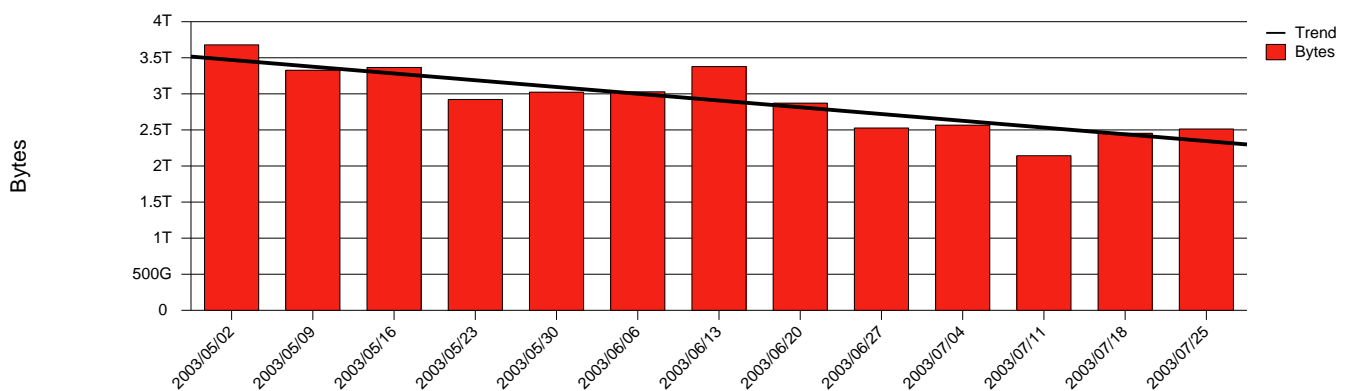

Gbg GU - Monthly Health Report

LAN/WAN

Report for 2003/07/31

Total Network Volume by Month

Total Network Volume by Week

Total Network Volume by Day

Situations to Watch

| Rank | Element Name | Variable | Threshold | Monthly Average | | Days to (from) Threshold |
|------|--------------|----------------------|-----------|-----------------|-----------|--------------------------|
| | | | Value | Actual | Predicted | |
| 1 | gu2-SRP(In) | Errors (% Frames) | 5.000 | 0.102 | 0.234 | Increasing |
| 2 | gu1-SRP(Out) | Volume (Bandwidth %) | 80.000 | 0.818 | 0.999 | Increasing |
| 3 | gu1-SRP(In) | Volume (Bandwidth %) | 80.000 | 0.501 | 0.636 | Increasing |
| 4 | gu2-SRP(Out) | Discards (% Frames) | 10.000 | 0.000 | 0.000 | Increasing |
| 5 | gu1-SRP(In) | Errors (% Frames) | 5.000 | 0.000 | 0.000 | Increasing |
| 6 | gu2-SRP(In) | Volume (Bandwidth %) | 80.000 | 0.007 | 0.032 | Decreasing |
| 7 | gu2-SRP(Out) | Volume (Bandwidth %) | 80.000 | 0.000 | 0.000 | Decreasing |