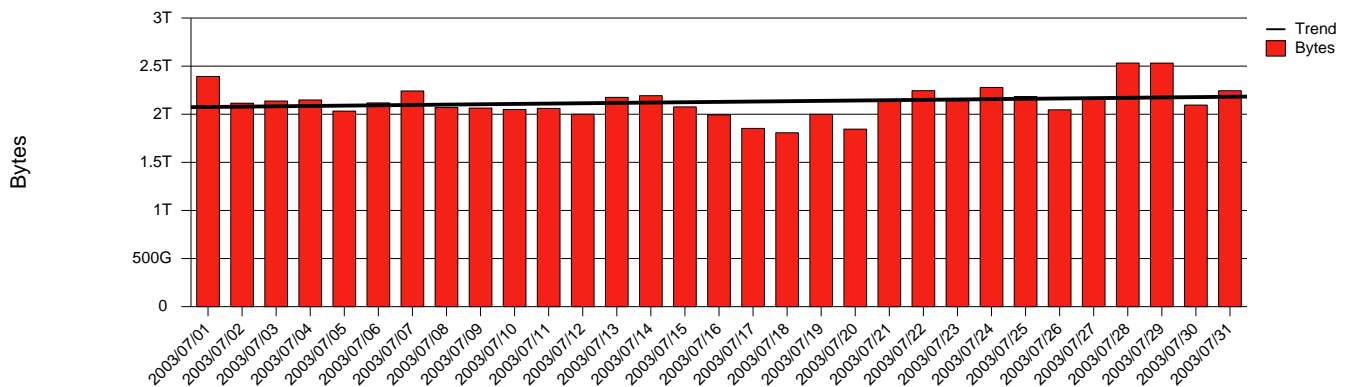

# GBG Chalmers - Monthly Health Report

LAN/WAN

Report for 2003/07/31

Total Network Volume by Month

Total Network Volume by Week

Total Network Volume by Day

Situations to Watch

Rank	Element Name	Variable	Threshold	Monthly Average		Days to (from)
			Value	Actual	Predicted	Threshold
1	chalmers2-SRP(Out)	Volume (Bandwidth %)	80.000	4.180	5.143	Increasing
2	chalmers2-SRP(In)	Volume (Bandwidth %)	80.000	2.995	3.846	Increasing
3	chalmers1-SRP(In)	Errors (% Frames)	5.000	0.000	0.000	Increasing
4	chalmers2-SRP(In)	Errors (% Frames)	5.000	0.000	0.000	Increasing
5	chalmers1-SRP(In)	Discards (% Frames)	10.000	0.000	0.000	Increasing
6	chalmers2-SRP(In)	Discards (% Frames)	10.000	0.000	0.000	Increasing
7	chalmers1-SRP(In)	Volume (Bandwidth %)	80.000	0.566	0.746	Decreasing
8	chalmers1-SRP(Out)	Volume (Bandwidth %)	80.000	0.759	0.880	Decreasing
9	chalmers2-SRP(Out)	Discards (% Frames)	10.000	0.000	0.000	Decreasing