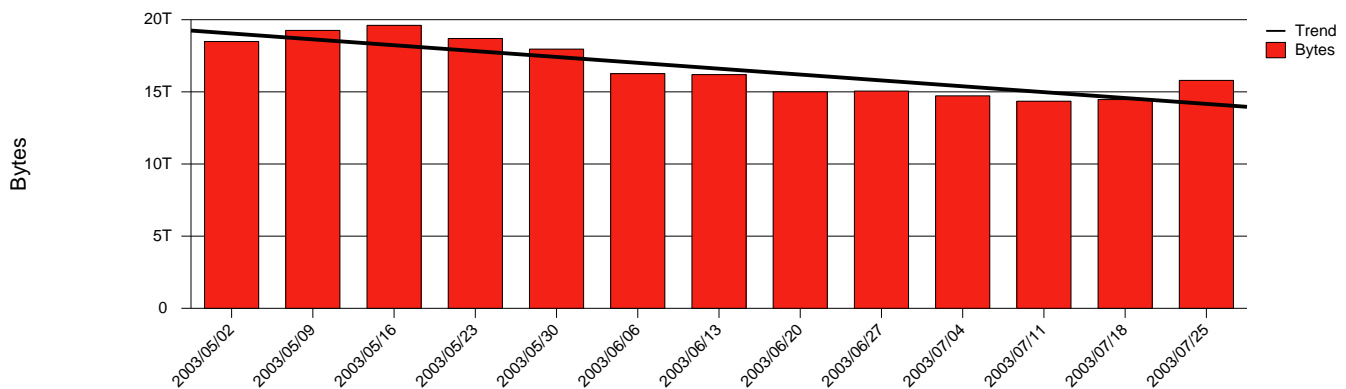

# GBG Chalmers - Monthly Health Report

LAN/WAN

Report for 2003/07/31

Total Network Volume by Month

Total Network Volume by Week

Total Network Volume by Day

Situations to Watch

Rank	Element Name	Variable	Threshold	Monthly Average		Days to (from)
			Value	Actual	Predicted	Threshold
1	chalmers2-SRP(Out)	Volume (Bandwidth %)	80.000	4.180	5.143	Increasing
2	chalmers2-SRP(In)	Volume (Bandwidth %)	80.000	2.995	3.846	Increasing
3	chalmers1-SRP(In)	Errors (% Frames)	5.000	0.000	0.000	Increasing
4	chalmers2-SRP(In)	Errors (% Frames)	5.000	0.000	0.000	Increasing
5	chalmers1-SRP(In)	Discards (% Frames)	10.000	0.000	0.000	Increasing
6	chalmers2-SRP(In)	Discards (% Frames)	10.000	0.000	0.000	Increasing
7	chalmers1-SRP(In)	Volume (Bandwidth %)	80.000	0.566	0.746	Decreasing
8	chalmers1-SRP(Out)	Volume (Bandwidth %)	80.000	0.759	0.880	Decreasing
9	chalmers2-SRP(Out)	Discards (% Frames)	10.000	0.000	0.000	Decreasing