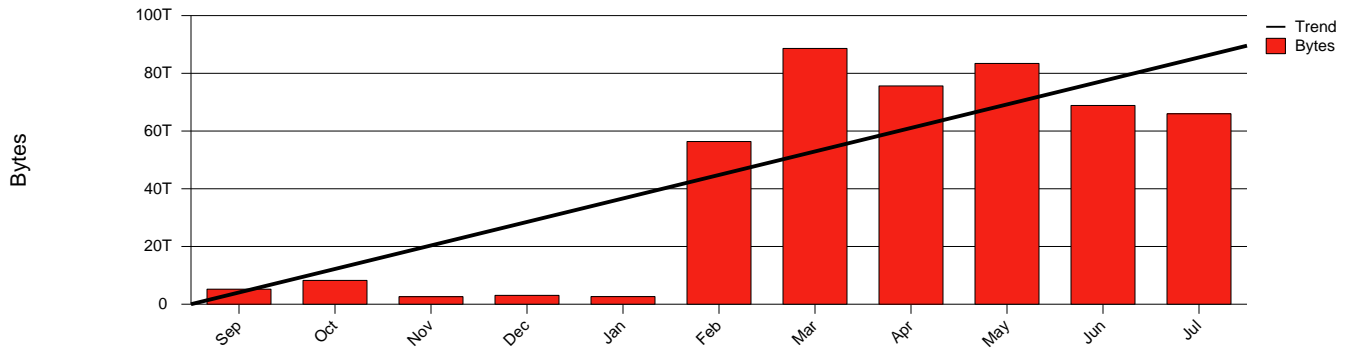

# GBG Chalmers - Monthly Health Report

LAN/WAN

Report for 2003/07/31

Total Network Volume by Month

Total Network Volume by Week

Total Network Volume by Day

Situations to Watch

Rank	Element Name	Variable	Threshold	Monthly Average		Days to (from)
			Value	Actual	Predicted	Threshold
1	chalmers2-SRP(Out)	Volume (Bandwidth %)	80.000	4.180	5.143	Increasing
2	chalmers2-SRP(In)	Volume (Bandwidth %)	80.000	2.995	3.846	Increasing
3	chalmers1-SRP(In)	Errors (% Frames)	5.000	0.000	0.000	Increasing
4	chalmers2-SRP(In)	Errors (% Frames)	5.000	0.000	0.000	Increasing
5	chalmers1-SRP(In)	Discards (% Frames)	10.000	0.000	0.000	Increasing
6	chalmers2-SRP(In)	Discards (% Frames)	10.000	0.000	0.000	Increasing
7	chalmers1-SRP(In)	Volume (Bandwidth %)	80.000	0.566	0.746	Decreasing
8	chalmers1-SRP(Out)	Volume (Bandwidth %)	80.000	0.759	0.880	Decreasing
9	chalmers2-SRP(Out)	Discards (% Frames)	10.000	0.000	0.000	Decreasing