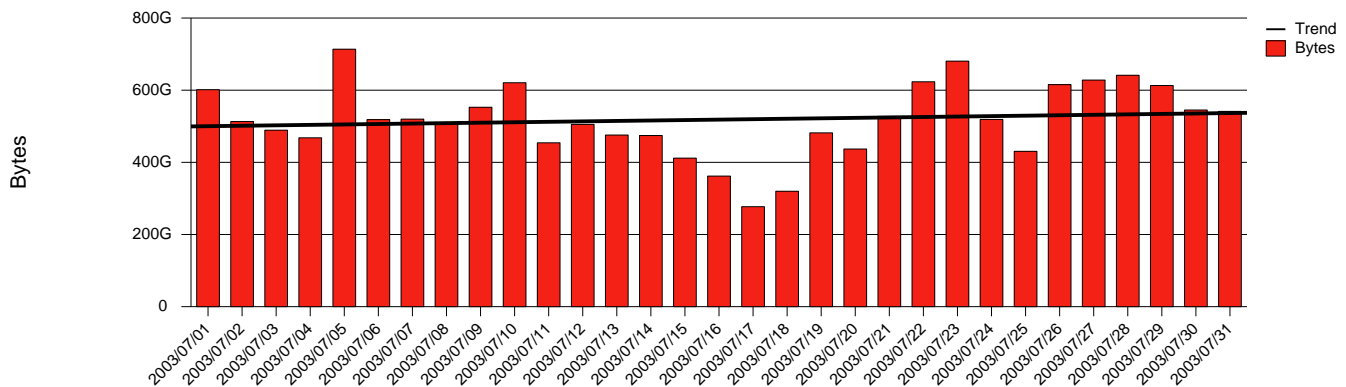

Gävle HIG - Monthly Health Report

LAN/WAN

Report for 2003/07/31

Total Network Volume by Month

Total Network Volume by Week

Total Network Volume by Day

Situations to Watch

Rank	Element Name	Variable	Threshold	Monthly Average		Days to (from)
			Value	Actual	Predicted	Threshold
1	hig2-SRP(In)	Volume (Bandwidth %)	80.000	0.029	0.561	Increasing
2	hig2-SRP(In)	Errors (% Frames)	5.000	0.001	0.000	Increasing
3	hig1-SRP(In)	Errors (% Frames)	5.000	0.000	0.000	Increasing
4	hig1-SRP(Out)	Discards (% Frames)	10.000	0.000	0.000	Increasing
5	hig2-SRP(Out)	Volume (Bandwidth %)	80.000	0.533	0.897	Decreasing
6	hig1-SRP(In)	Volume (Bandwidth %)	80.000	0.746	0.676	Decreasing
7	hig1-SRP(Out)	Volume (Bandwidth %)	80.000	0.631	1.002	Decreasing