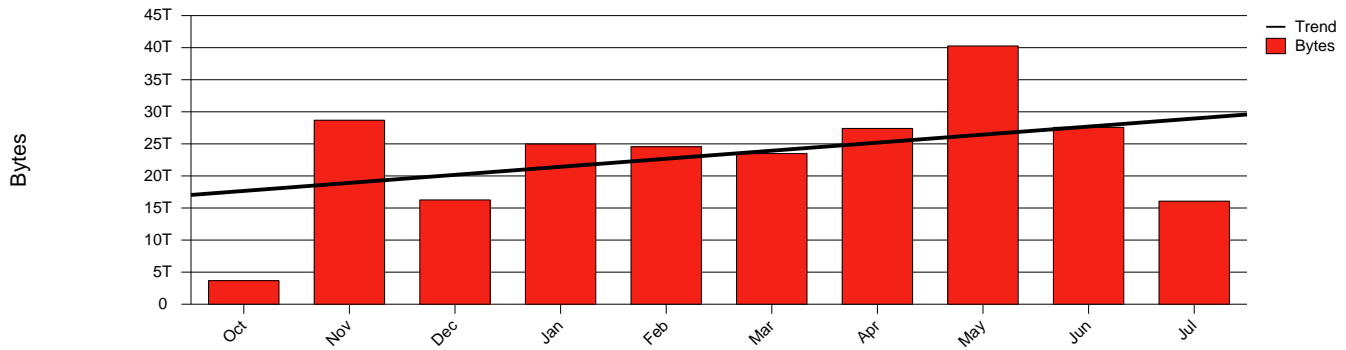

Gävle HIG - Monthly Health Report

LAN/WAN

Report for 2003/07/31

Total Network Volume by Month

Total Network Volume by Week

Total Network Volume by Day

Situations to Watch

Rank	Element Name	Variable	Threshold	Monthly Average		Days to (from)
			Value	Actual	Predicted	Threshold
1	hig2-SRP(In)	Volume (Bandwidth %)	80.000	0.029	0.561	Increasing
2	hig2-SRP(In)	Errors (% Frames)	5.000	0.001	0.000	Increasing
3	hig1-SRP(In)	Errors (% Frames)	5.000	0.000	0.000	Increasing
4	hig1-SRP(Out)	Discards (% Frames)	10.000	0.000	0.000	Increasing
5	hig2-SRP(Out)	Volume (Bandwidth %)	80.000	0.533	0.897	Decreasing
6	hig1-SRP(In)	Volume (Bandwidth %)	80.000	0.746	0.676	Decreasing
7	hig1-SRP(Out)	Volume (Bandwidth %)	80.000	0.631	1.002	Decreasing