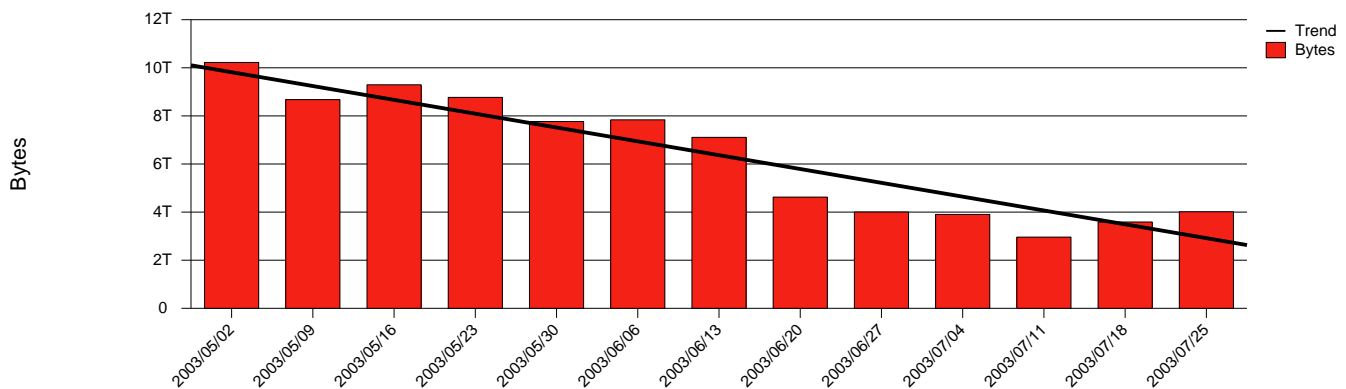

Gävle HIG - Monthly Health Report

LAN/WAN

Report for 2003/07/31

Total Network Volume by Month

Total Network Volume by Week

Total Network Volume by Day

Situations to Watch

Rank	Element Name	Variable	Threshold	Monthly Average		Days to (from)
			Value	Actual	Predicted	Threshold
1	hig2-SRP(In)	Volume (Bandwidth %)	80.000	0.029	0.561	Increasing
2	hig2-SRP(In)	Errors (% Frames)	5.000	0.001	0.000	Increasing
3	hig1-SRP(In)	Errors (% Frames)	5.000	0.000	0.000	Increasing
4	hig1-SRP(Out)	Discards (% Frames)	10.000	0.000	0.000	Increasing
5	hig2-SRP(Out)	Volume (Bandwidth %)	80.000	0.533	0.897	Decreasing
6	hig1-SRP(In)	Volume (Bandwidth %)	80.000	0.746	0.676	Decreasing
7	hig1-SRP(Out)	Volume (Bandwidth %)	80.000	0.631	1.002	Decreasing