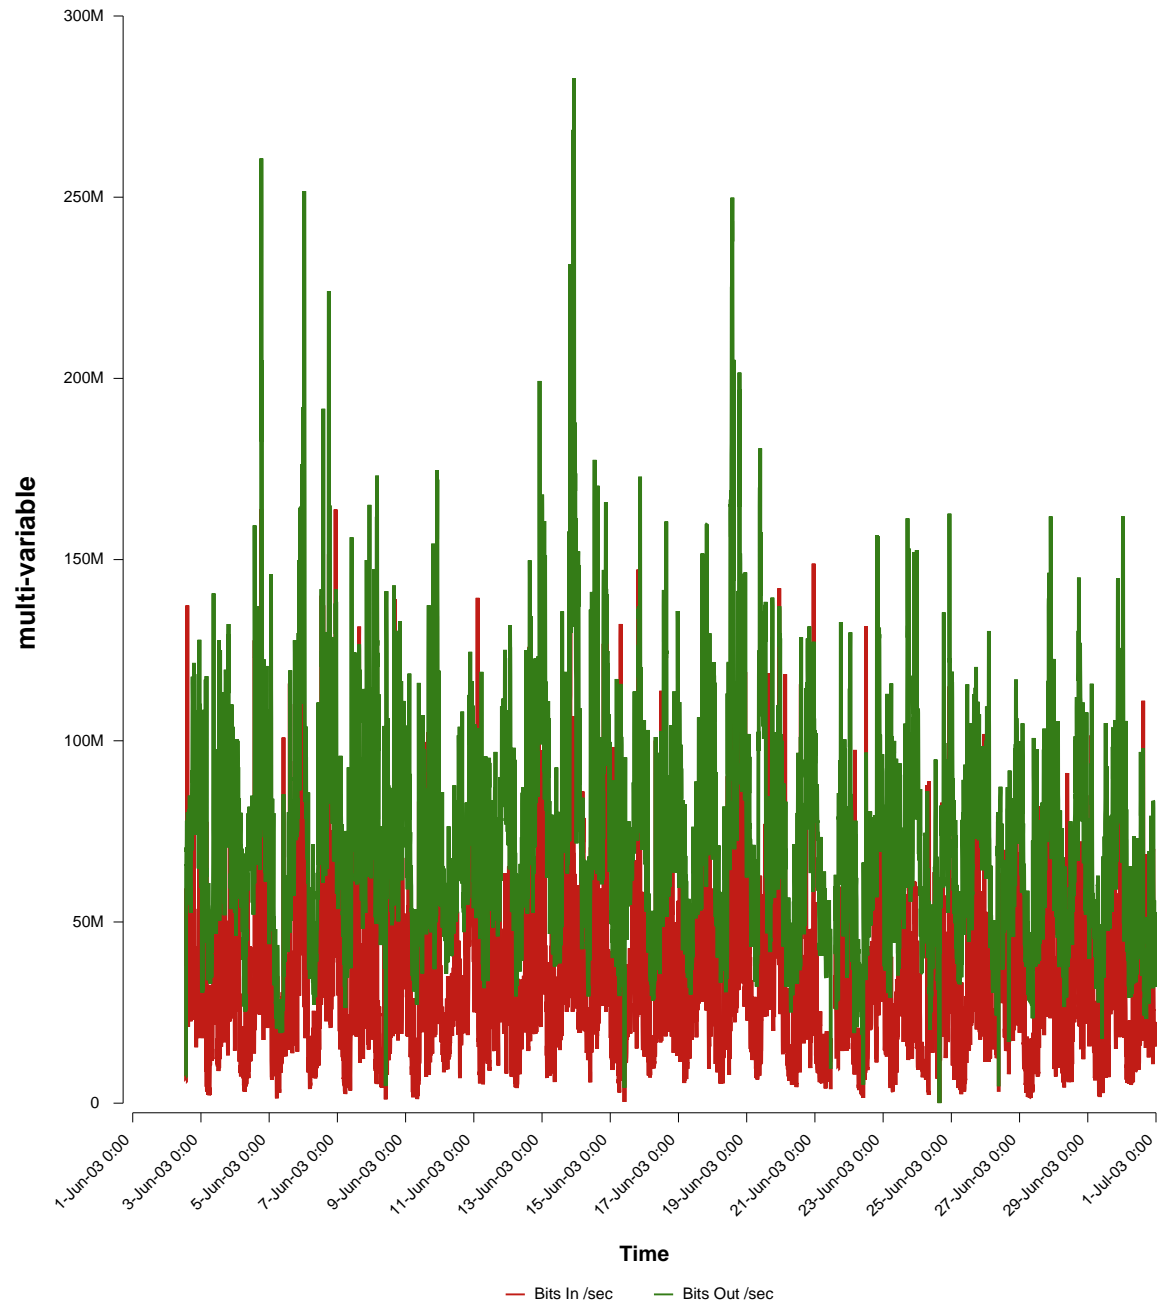

eHealth Trend Report

Divide by Time

SUNET-A-VISBY-HGO

From: 2003/06/01 00:00
To: 2003/06/30 23:59

Created: 2003/07/02 07:46:03