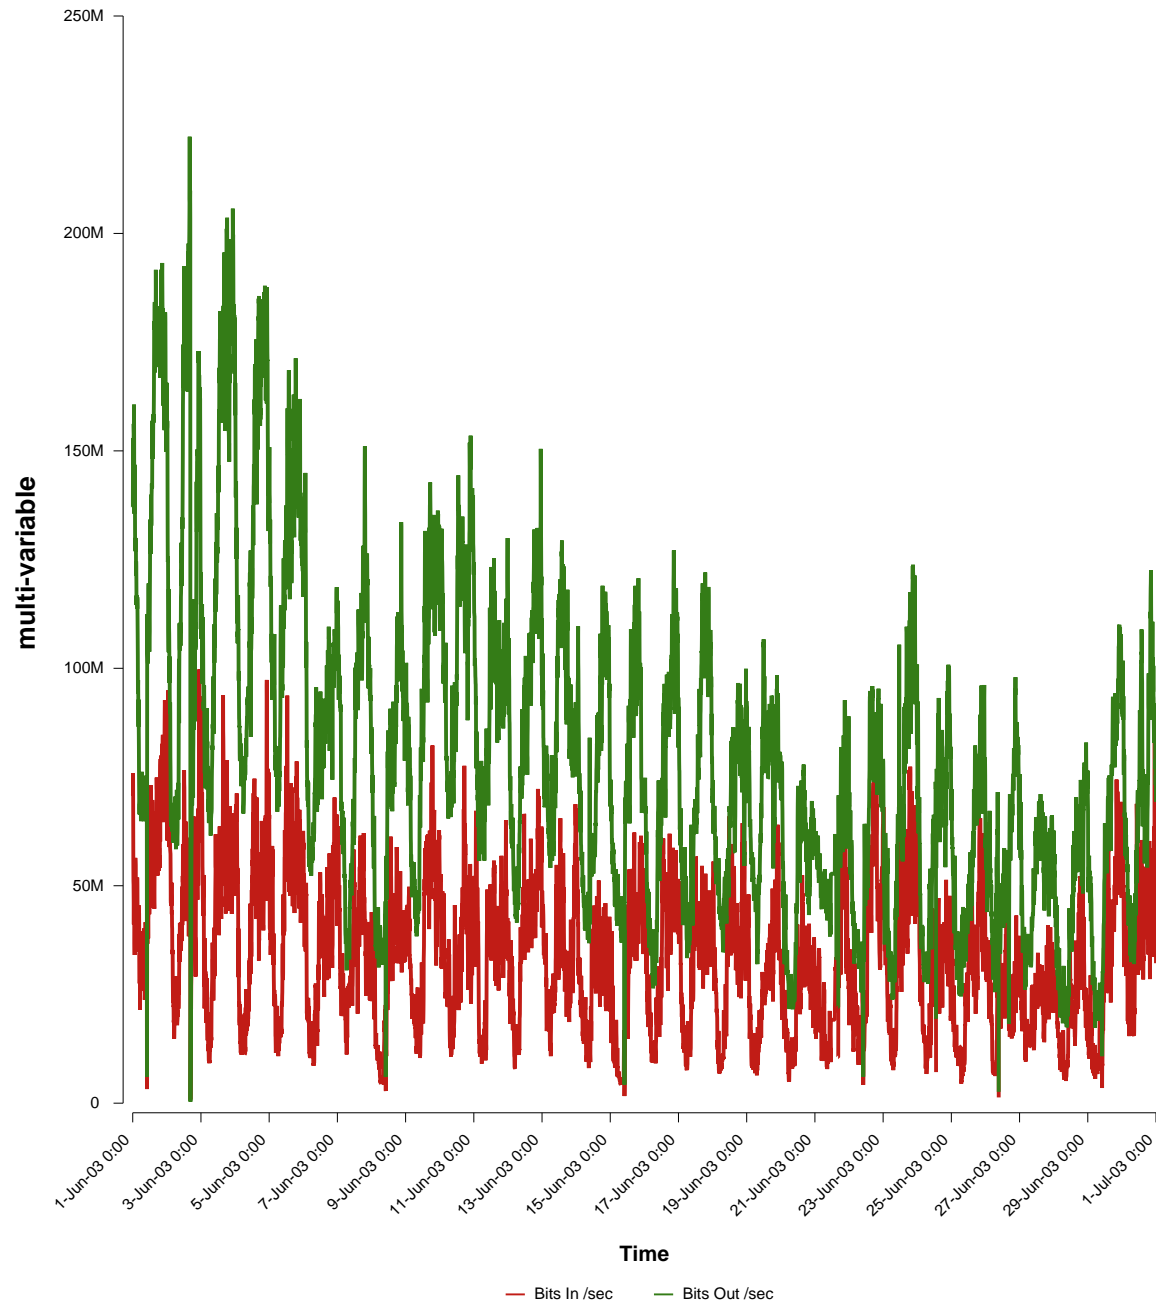

# eHealth Trend Report

Divide by Time

## SUNET-A-VAXJO-VXU

From: 2003/06/01 00:00  
To: 2003/06/30 23:59

Created: 2003/07/02 07:31:02