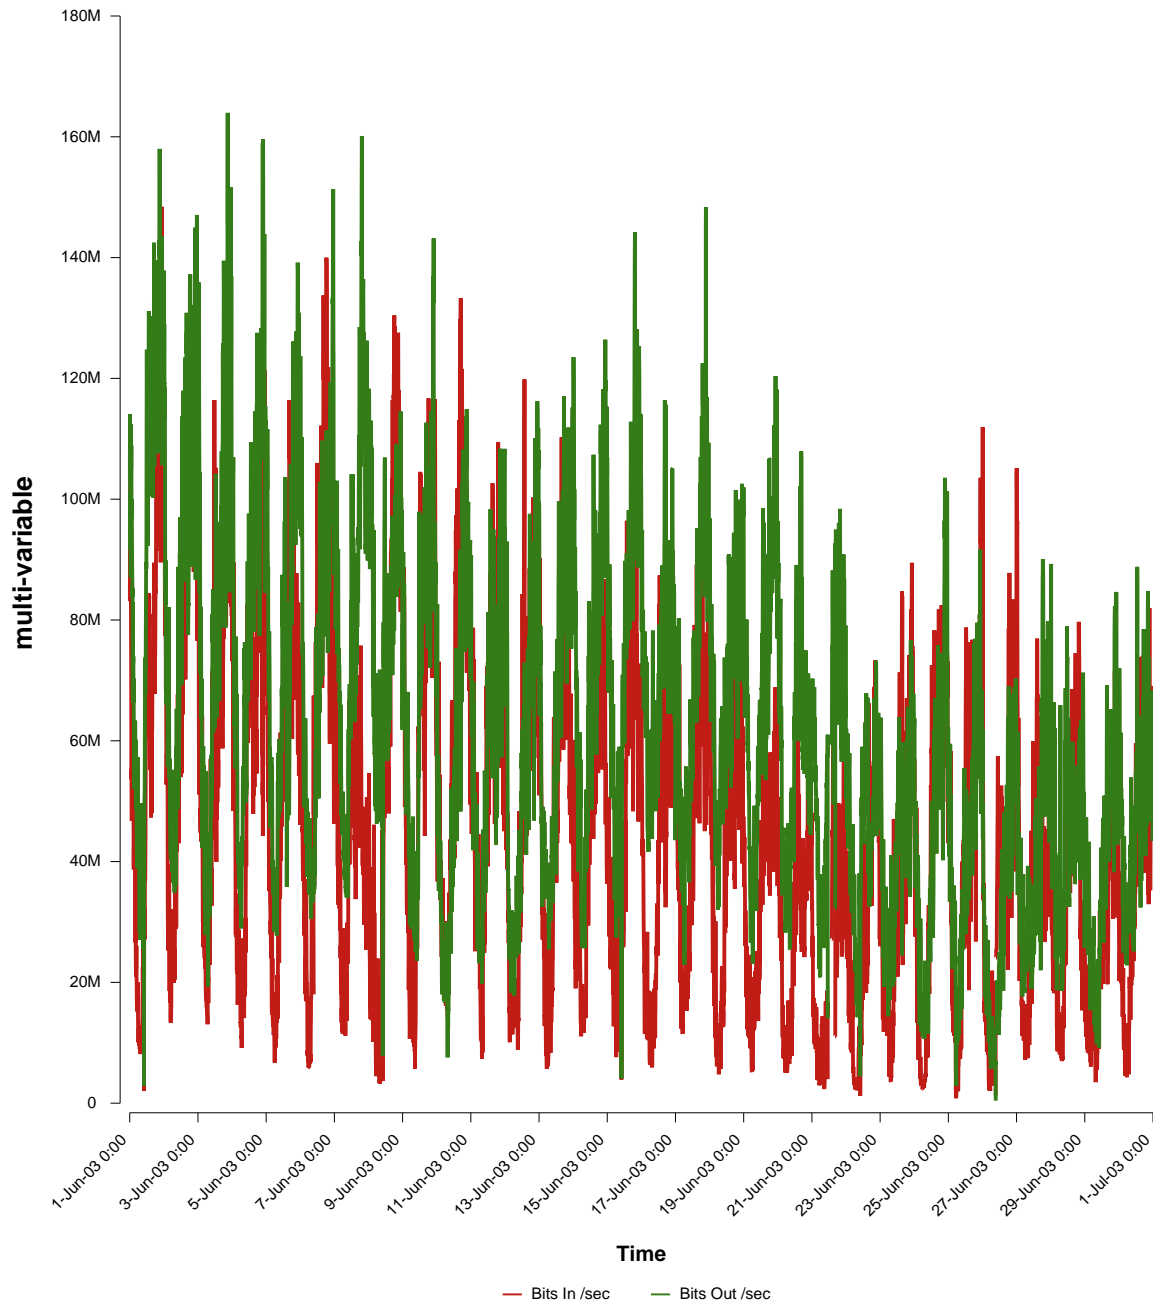

eHealth Trend Report

Divide by Time

SUNET-A-VASTERAS-MDH

From: 2003/06/01 00:00
To: 2003/06/30 23:59

Created: 2003/07/02 07:21:04