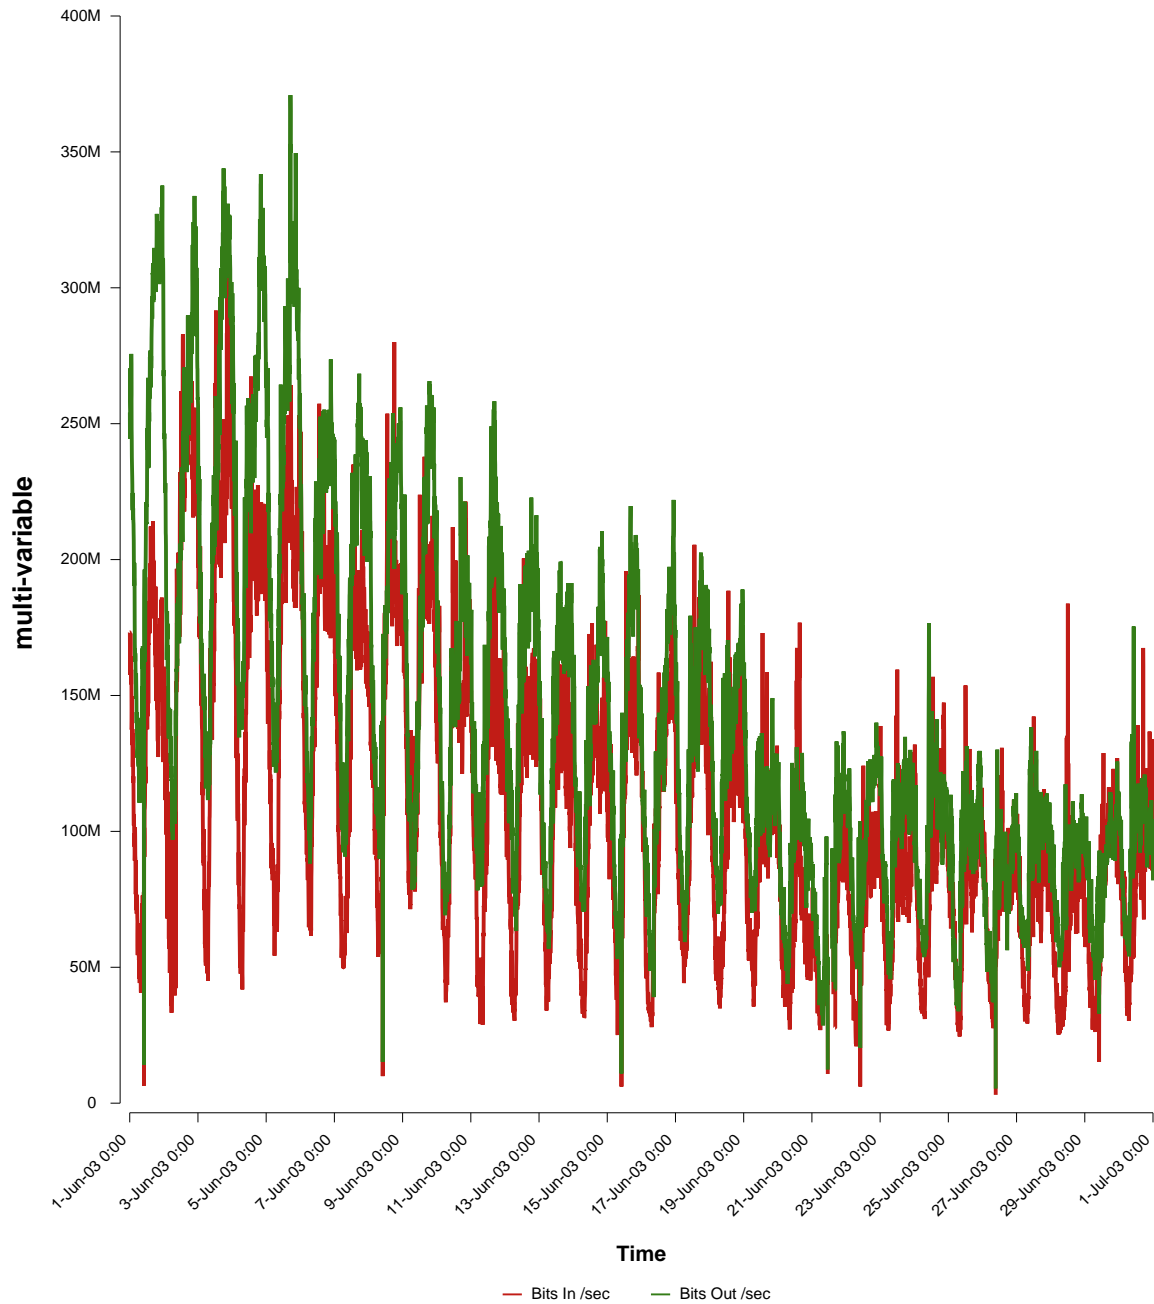

eHealth Trend Report

Divide by Time

SUNET-A-UMEA-UMU

From: 2003/06/01 00:00
To: 2003/06/30 23:59

Created: 2003/07/02 06:50:58