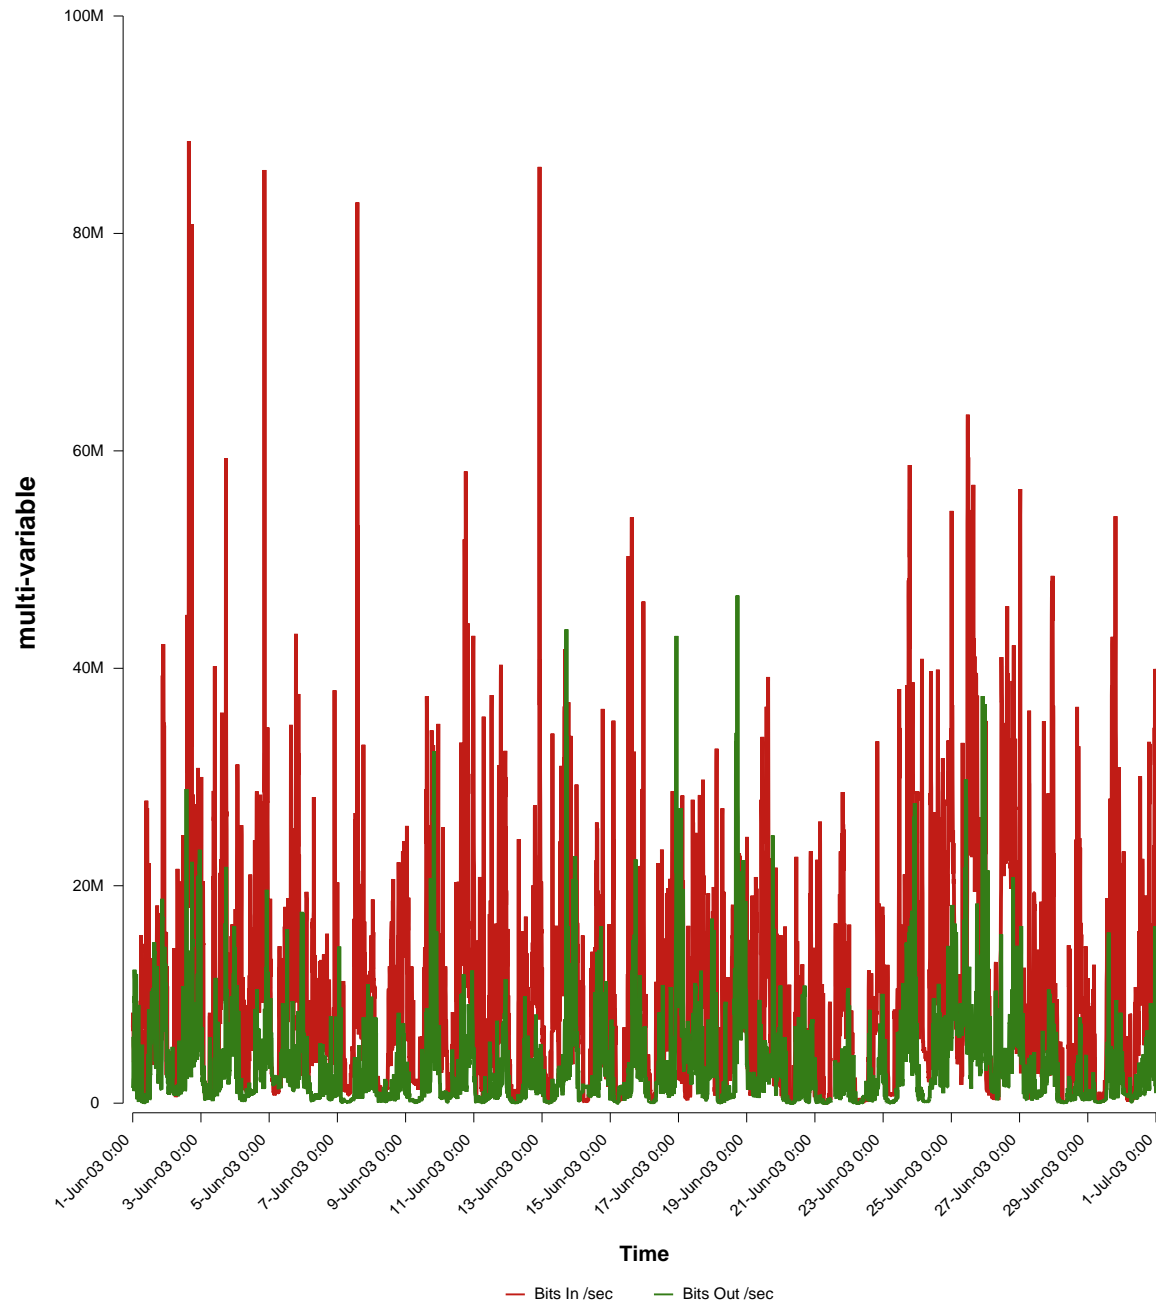

# eHealth Trend Report

Divide by Time

## SUNET-A-TROLLHATTAN-HTU

From: 2003/06/01 00:00  
To: 2003/06/30 23:59

Created: 2003/07/02 06:40:58