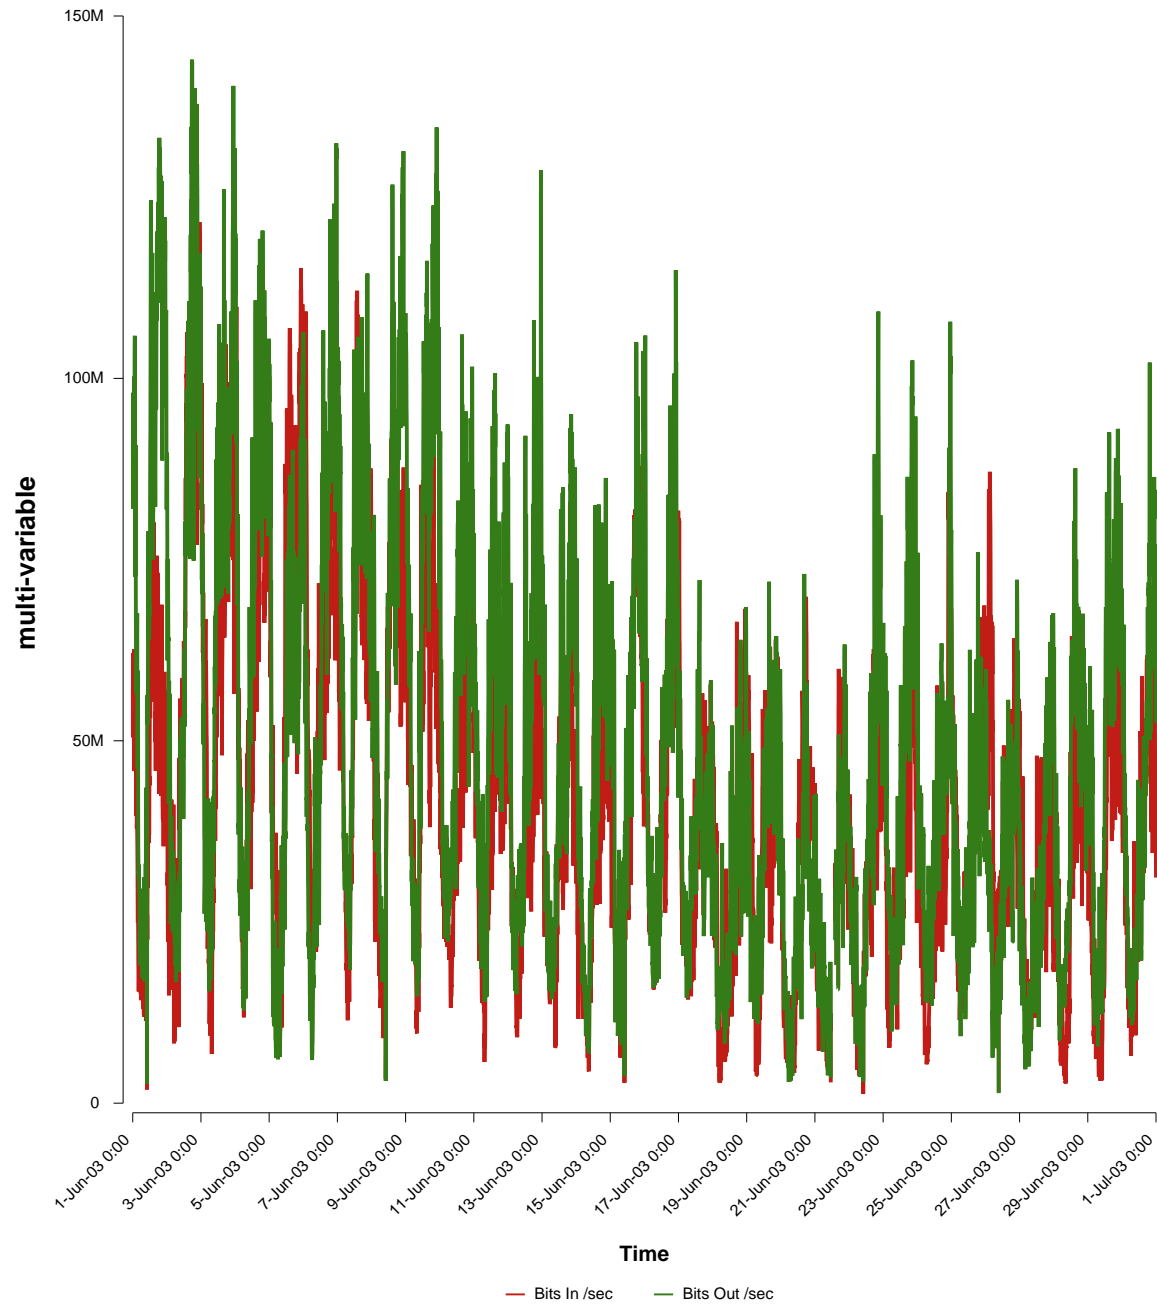

eHealth Trend Report

Divide by Time

SUNET-A-SUNDSVALL-MH

From: 2003/06/01 00:00
To: 2003/06/30 23:59

Created: 2003/07/02 06:30:58