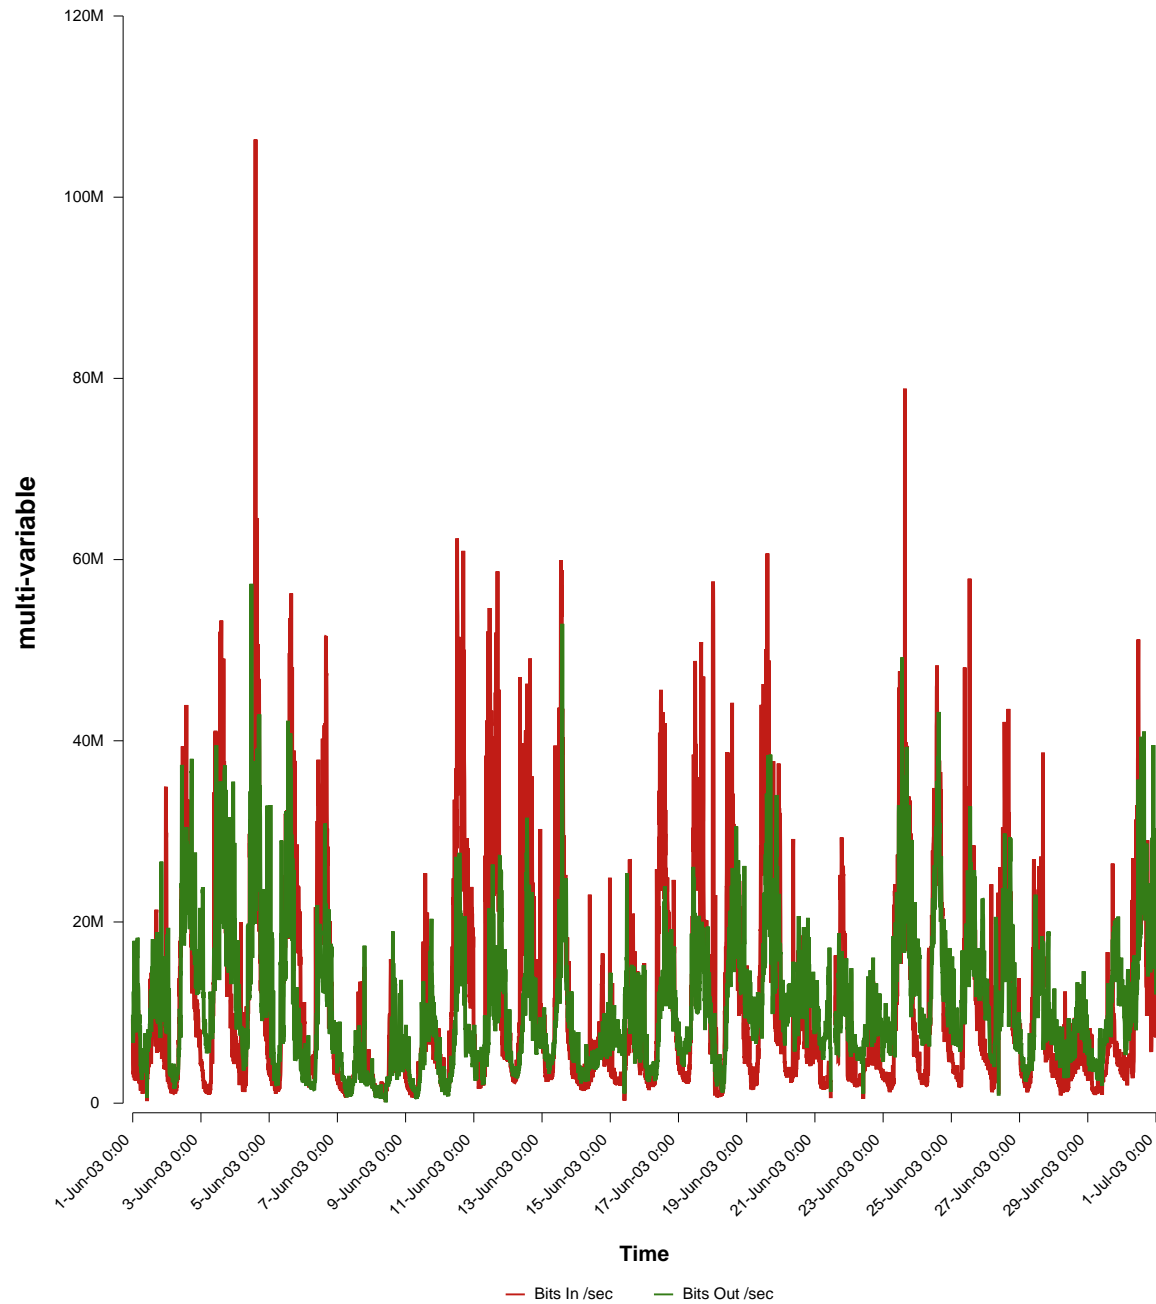

eHealth Trend Report

Divide by Time

SUNET-A-STHLM-SU

From: 2003/06/01 00:00
To: 2003/06/30 23:59

Created: 2003/07/02 06:21:01