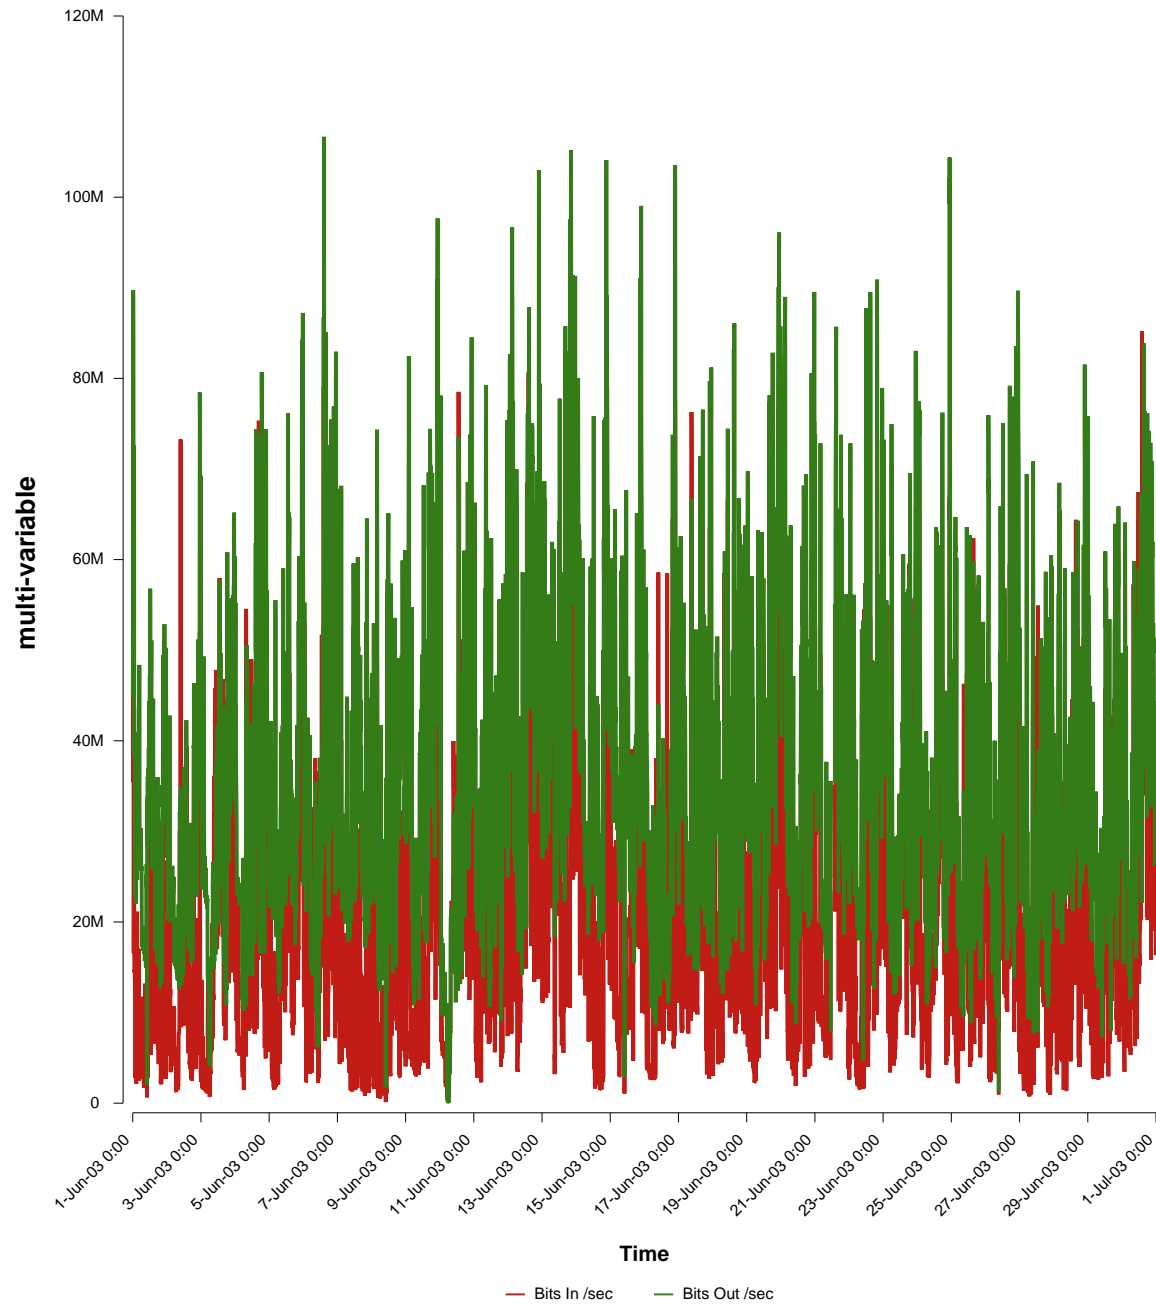

eHealth Trend Report

Divide by Time

SUNET-A-STHLM-SH

From: 2003/06/01 00:00
To: 2003/06/30 23:59

Created: 2003/07/02 06:10:56