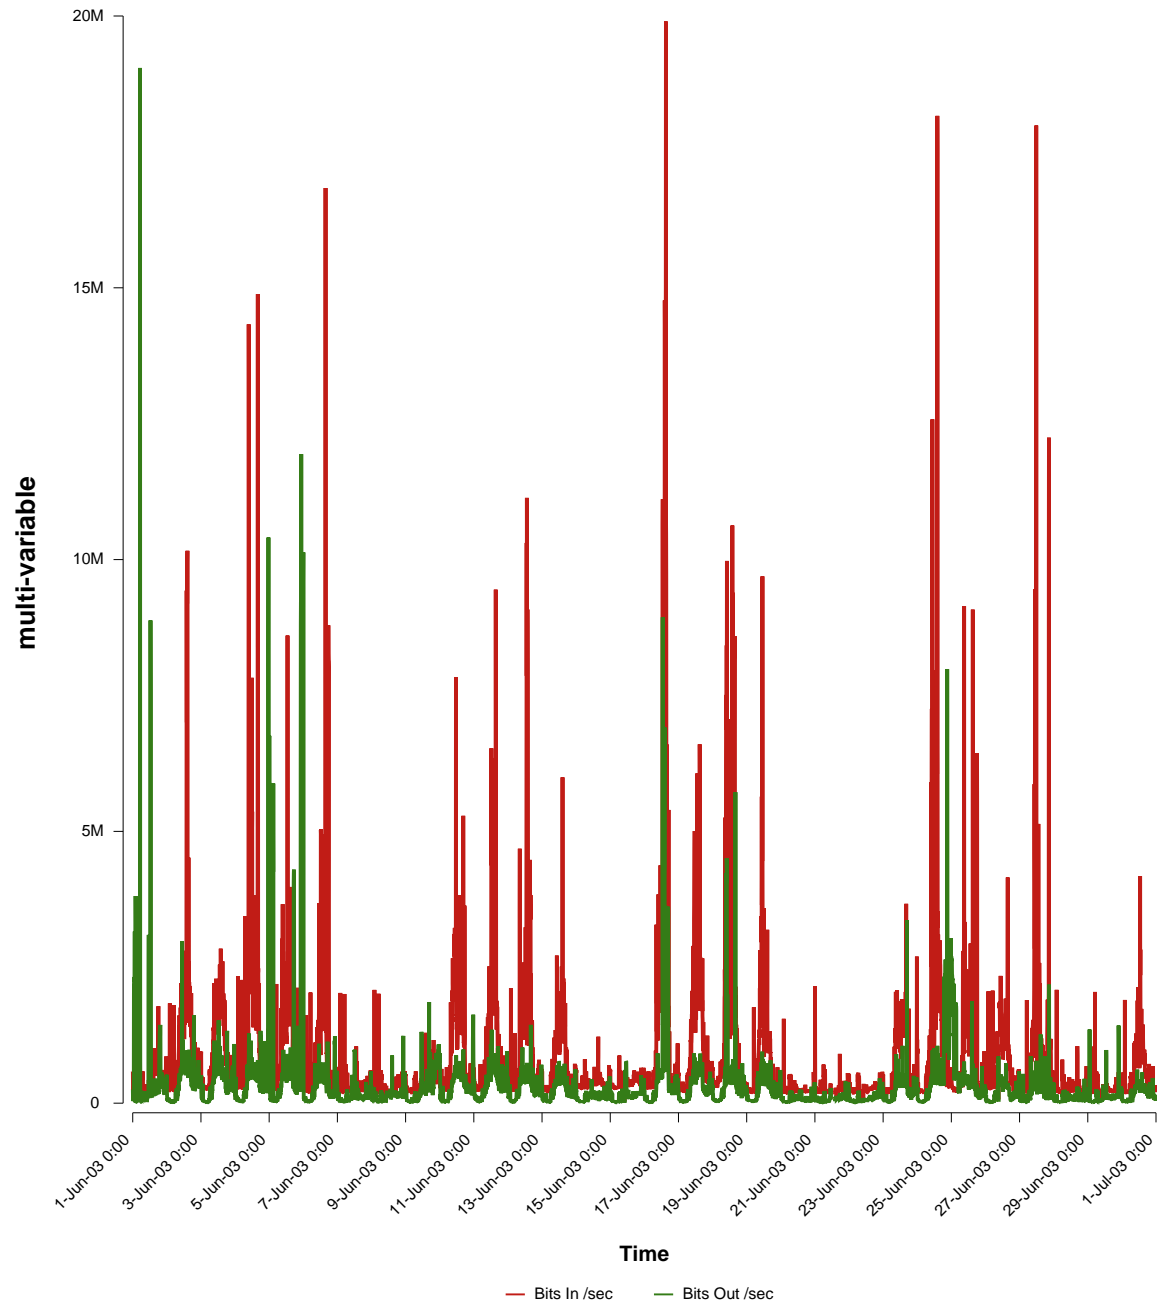

# eHealth Trend Report

Divide by Time

## SUNET-A-STHLM-LHS

From: 2003/06/01 00:00  
To: 2003/06/30 23:59

Created: 2003/07/02 06:03:00