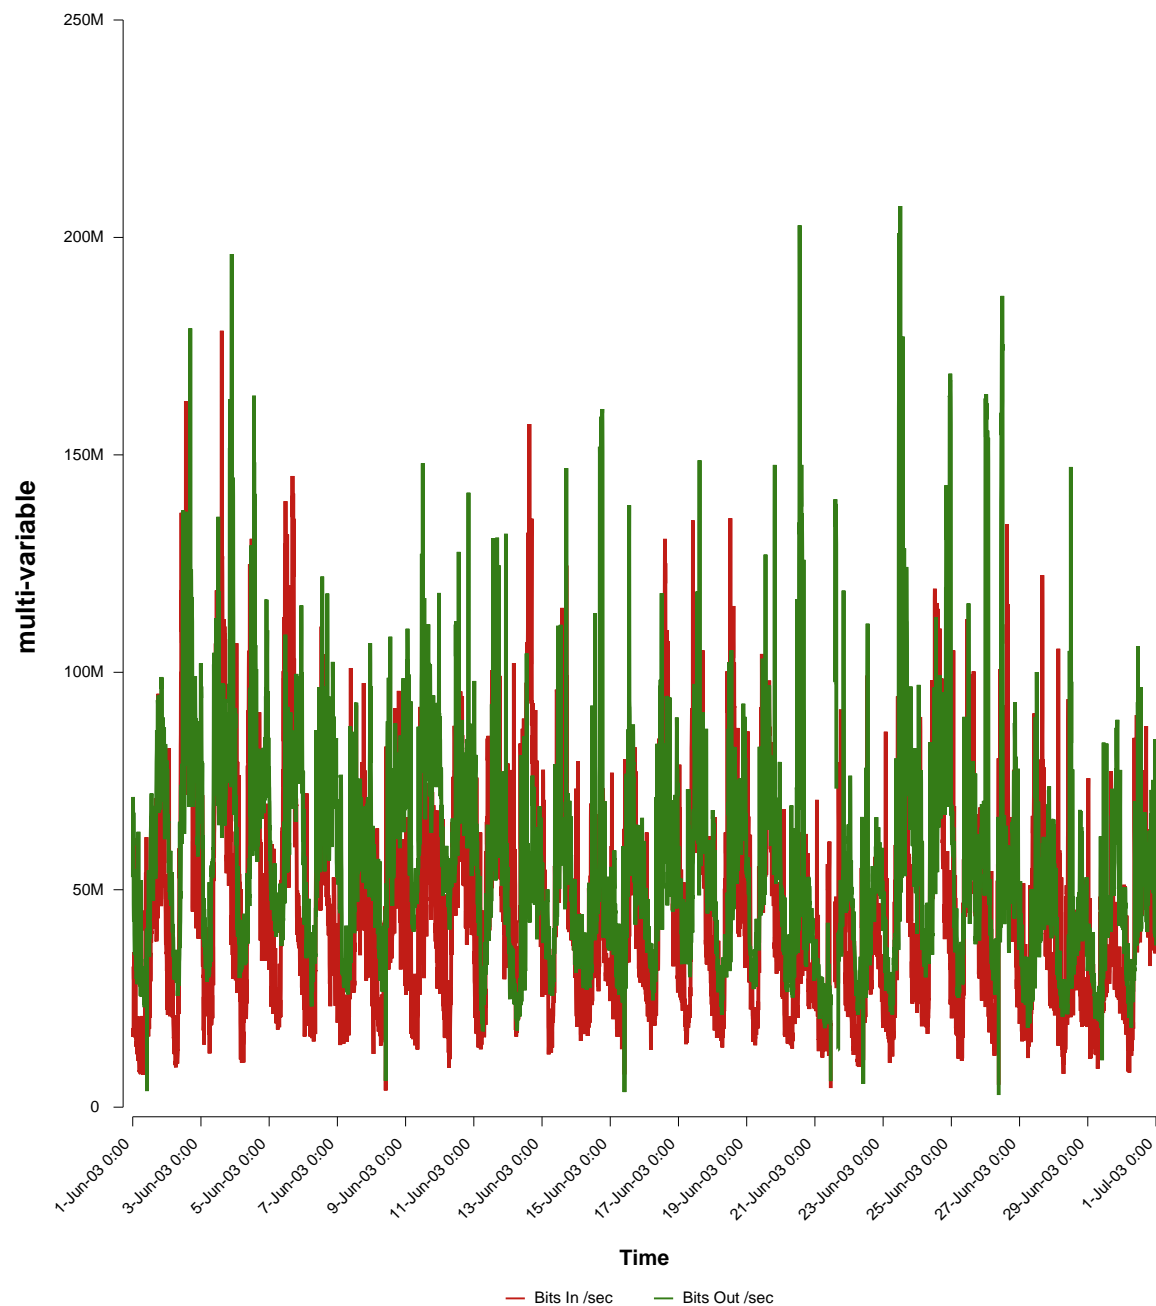

# eHealth Trend Report

Divide by Time

## SUNET-A-STHLM-KTH

From: 2003/06/01 00:00  
To: 2003/06/30 23:59

Created: 2003/07/02 05:50:57