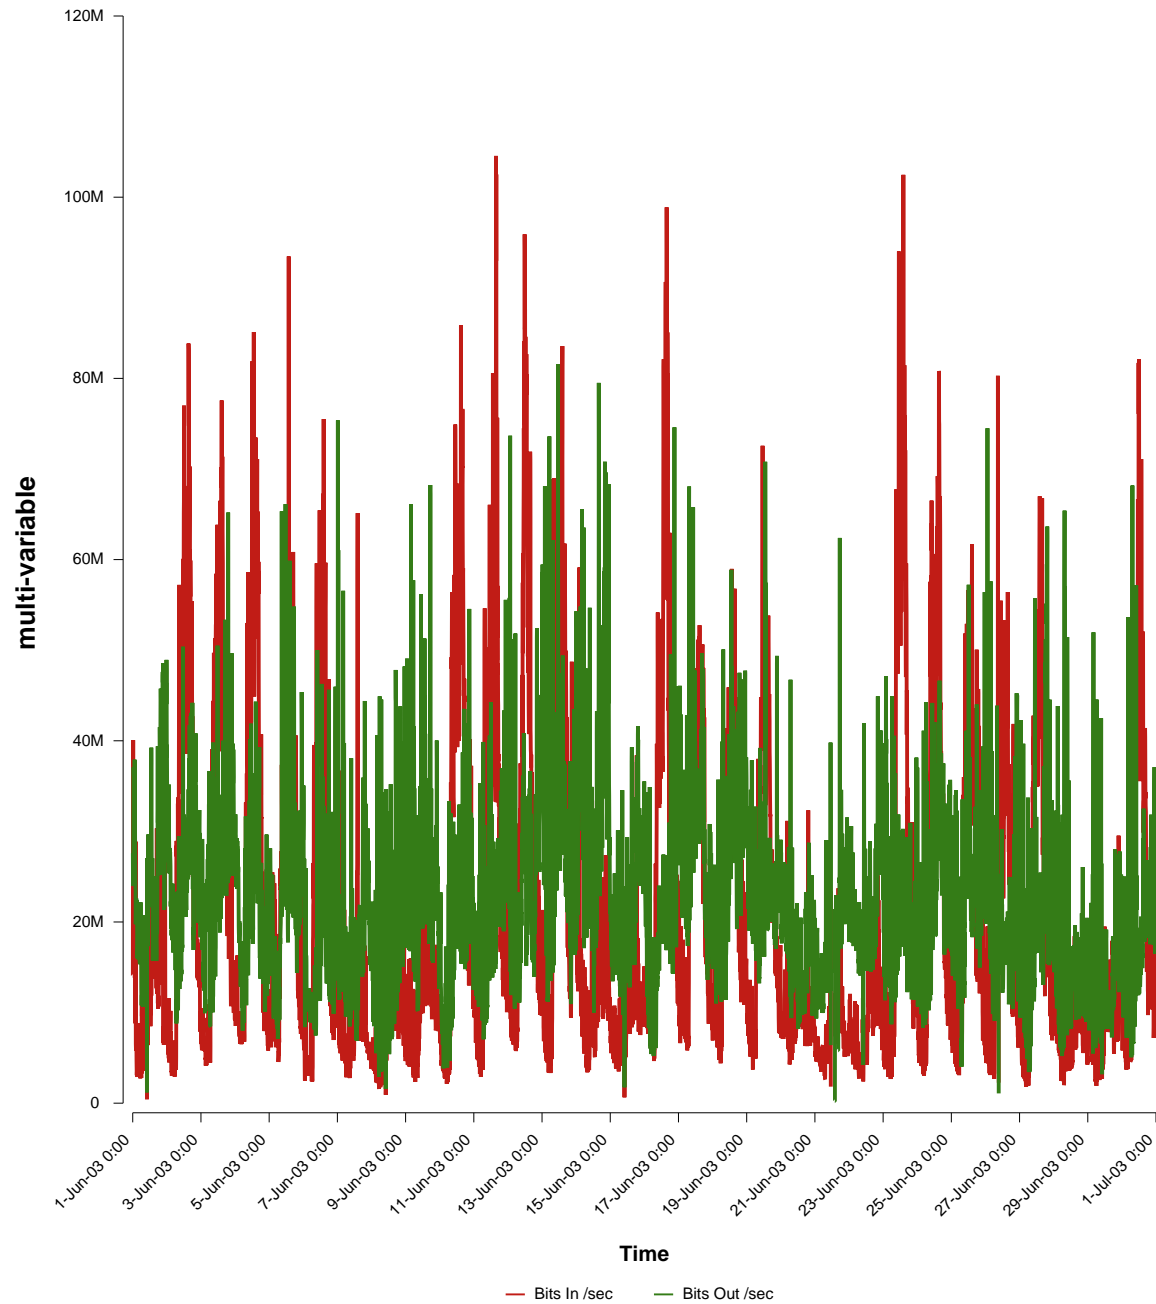

eHealth Trend Report

Divide by Time

SUNET-A-STHLM-KI

From: 2003/06/01 00:00
To: 2003/06/30 23:59

Created: 2003/07/02 05:40:56