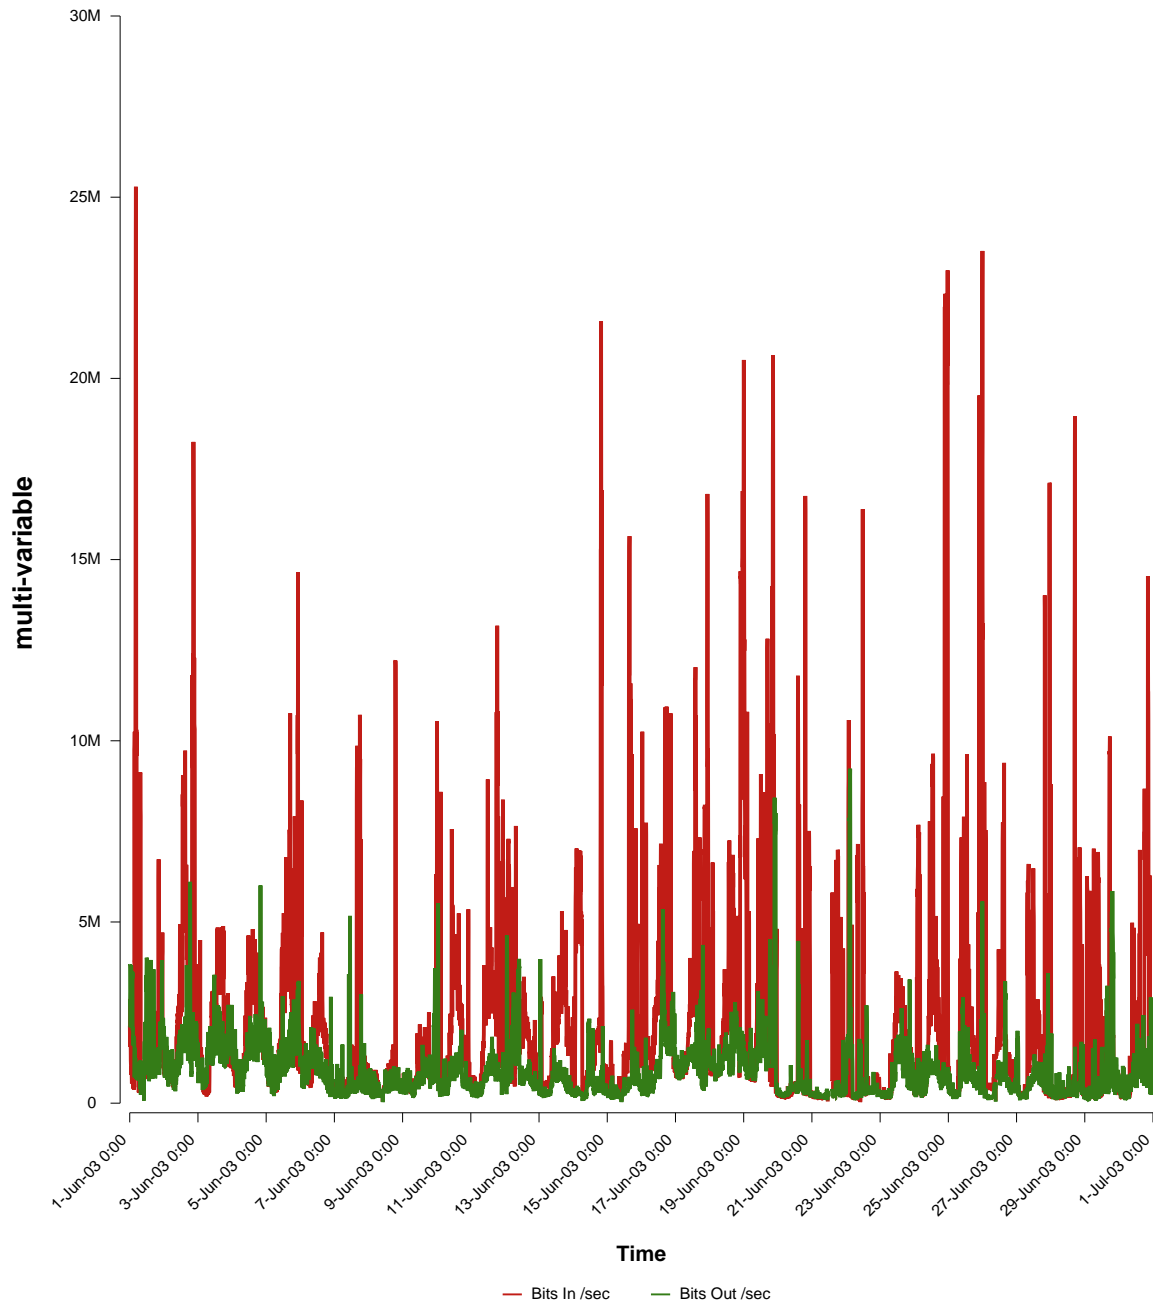

eHealth Trend Report

Divide by Time

SUNET-A-STHLM-HHS

From: 2003/06/01 00:00
To: 2003/06/30 23:59

Created: 2003/07/02 05:30:55