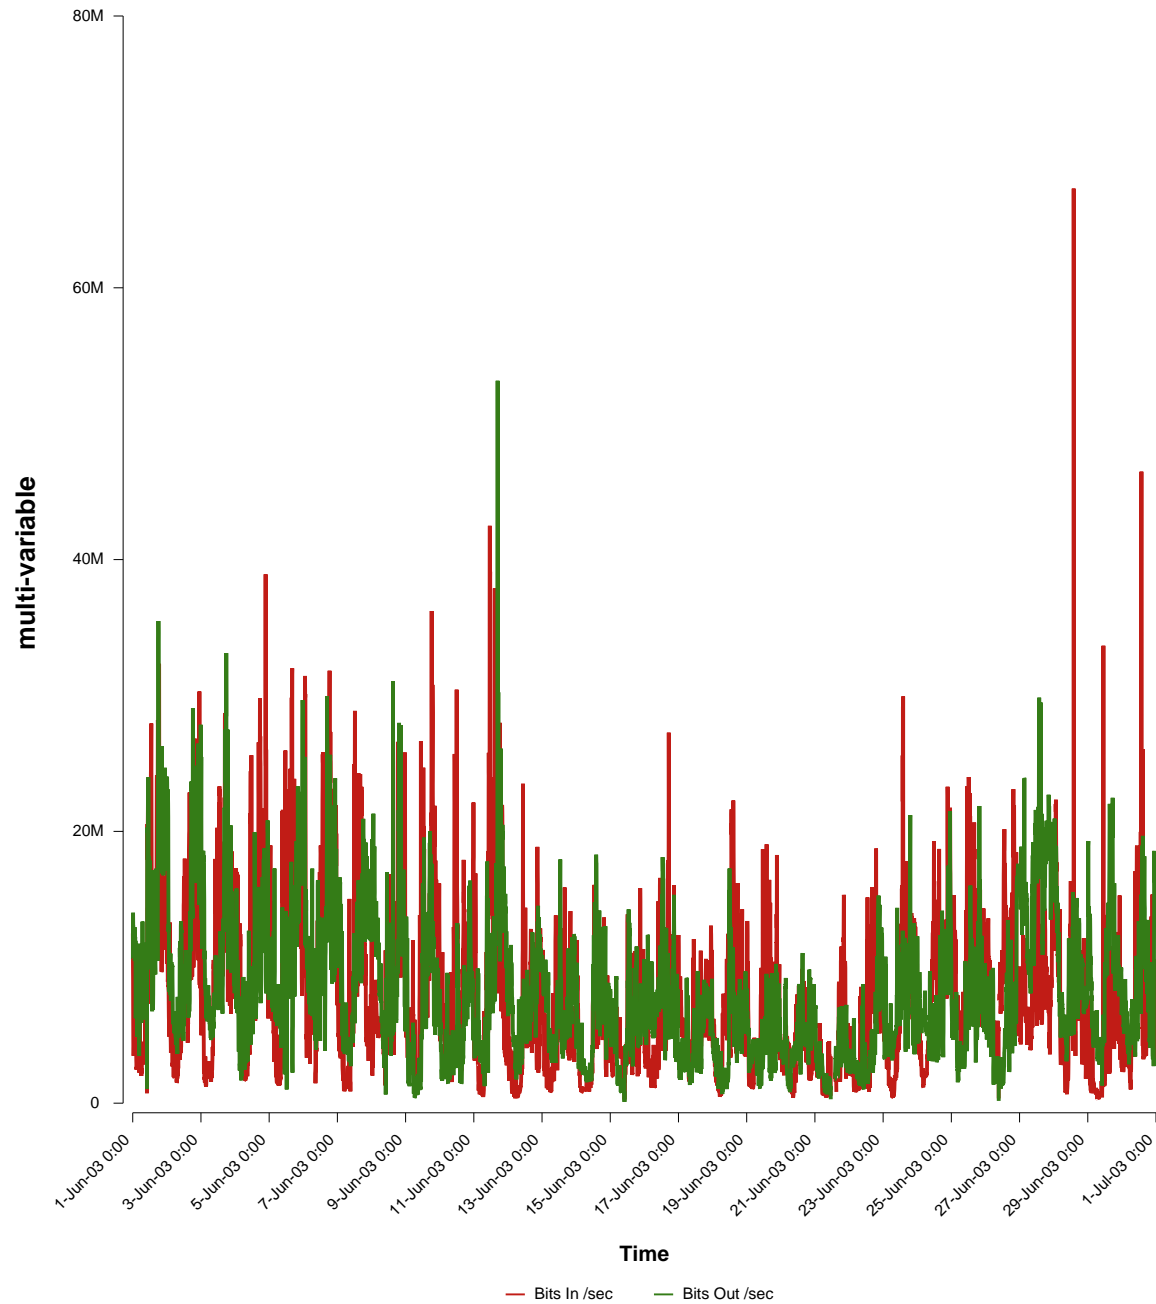

eHealth Trend Report

Divide by Time

SUNET-A-SKOVDE-HIS

From: 2003/06/01 00:00
To: 2003/06/30 23:59

Created: 2003/07/02 05:20:59