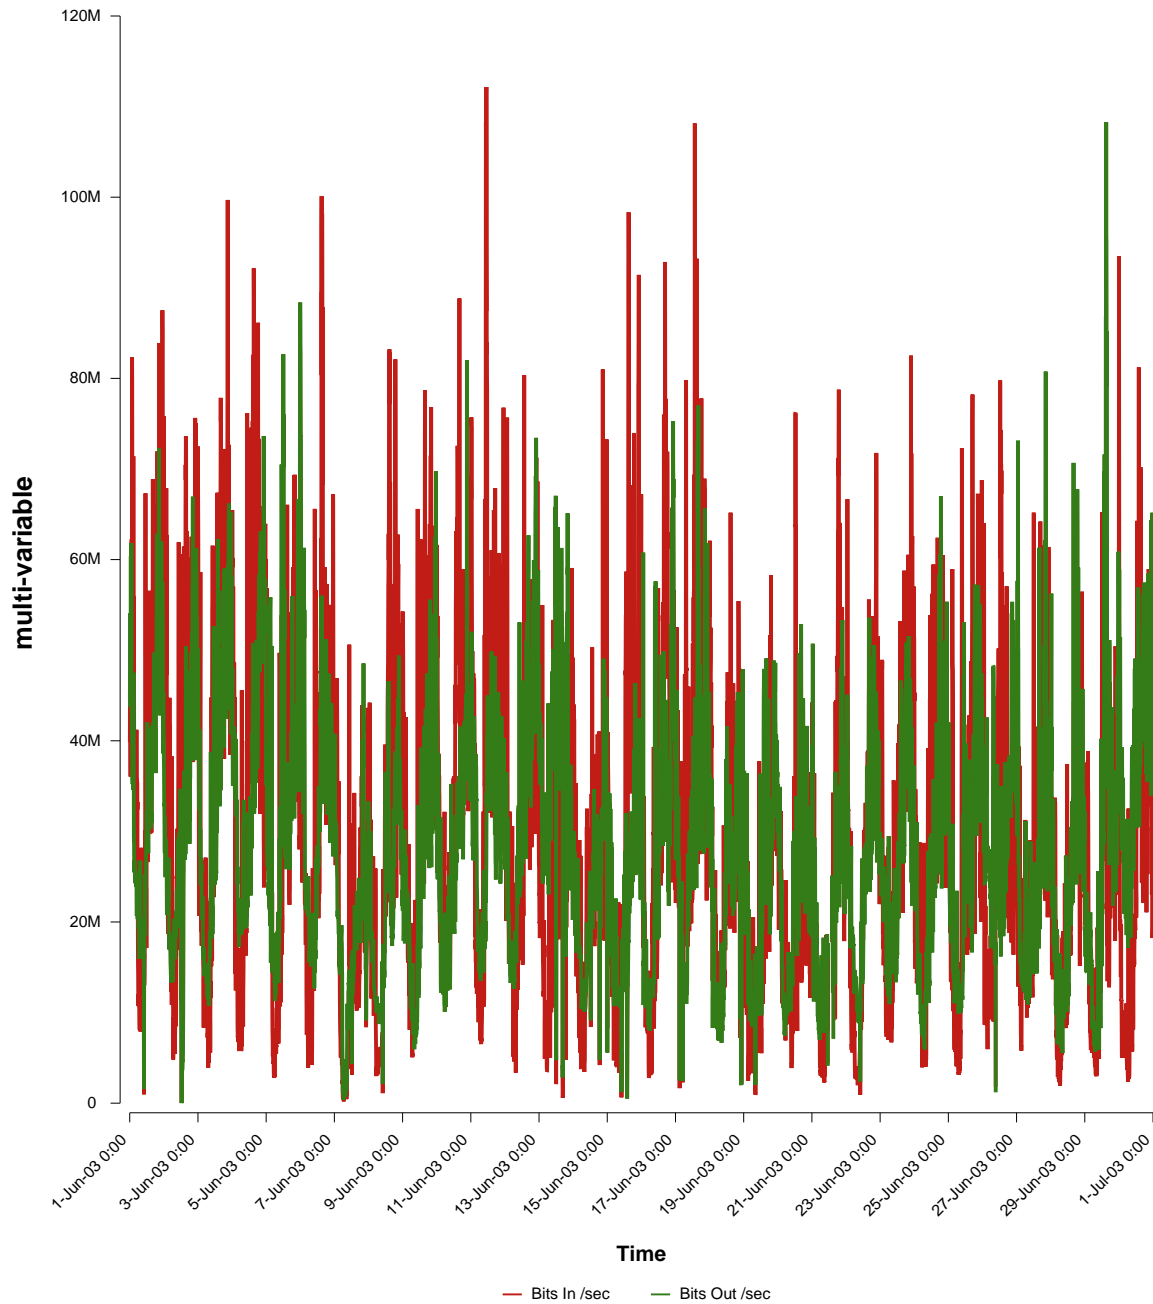

eHealth Trend Report

Divide by Time

SUNET-A-RONNEBY-BTH

From: 2003/06/01 00:00
To: 2003/06/30 23:59

Created: 2003/07/02 05:10:55