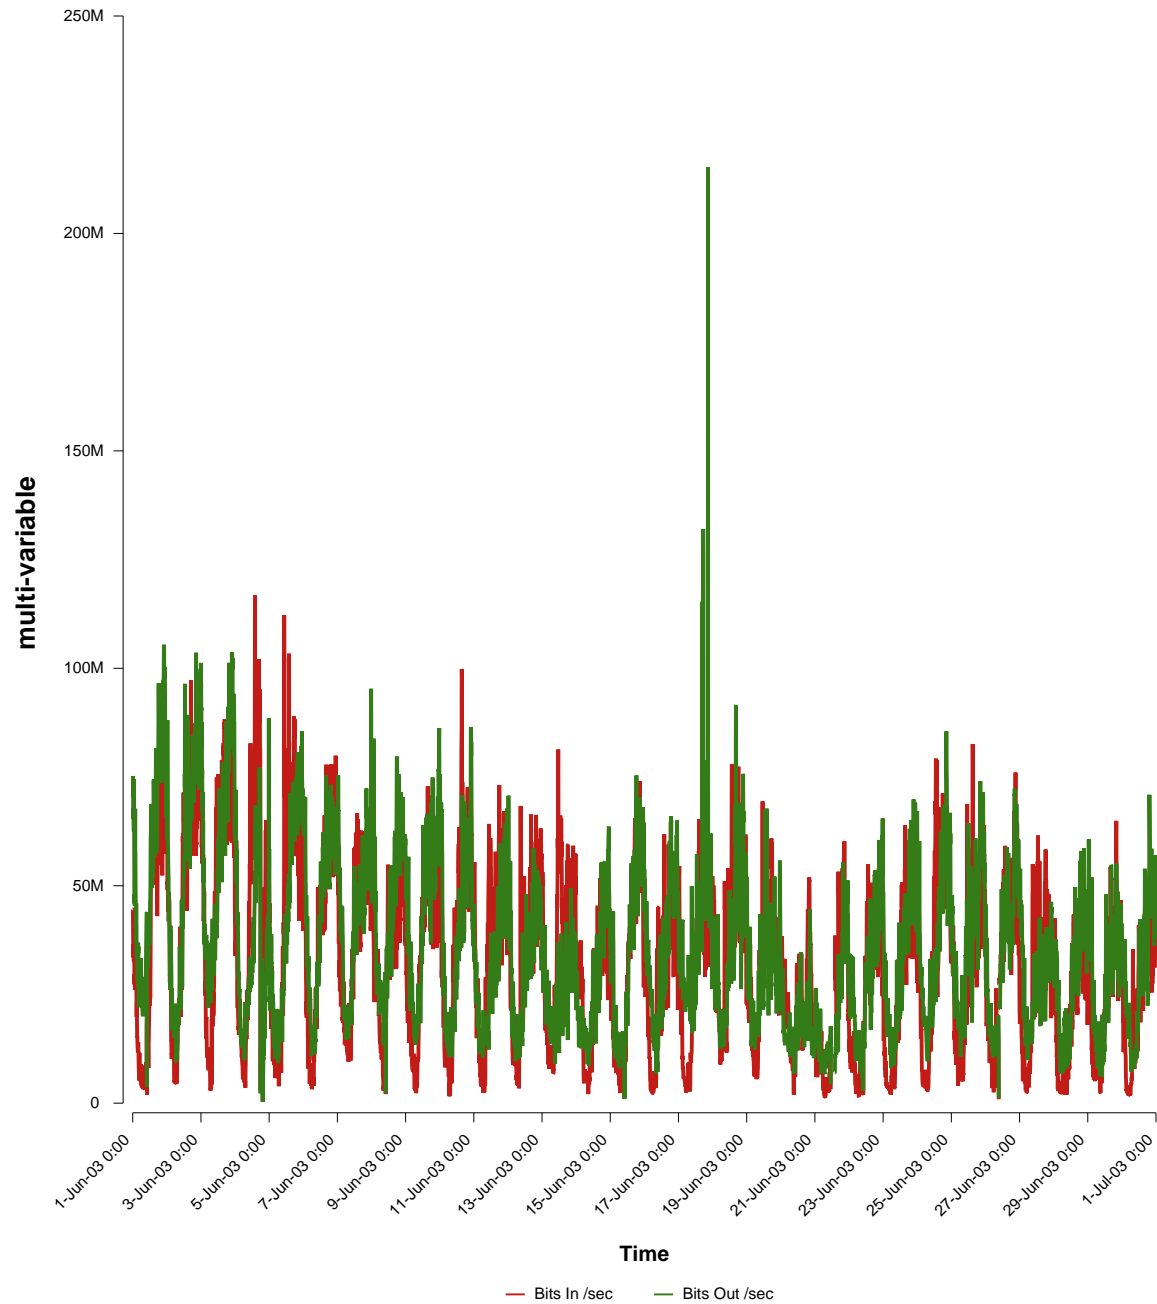

# eHealth Trend Report

Divide by Time

## SUNET-A-OREBRO-ORU

From: 2003/06/01 00:00  
To: 2003/06/30 23:59

Created: 2003/07/02 05:00:56