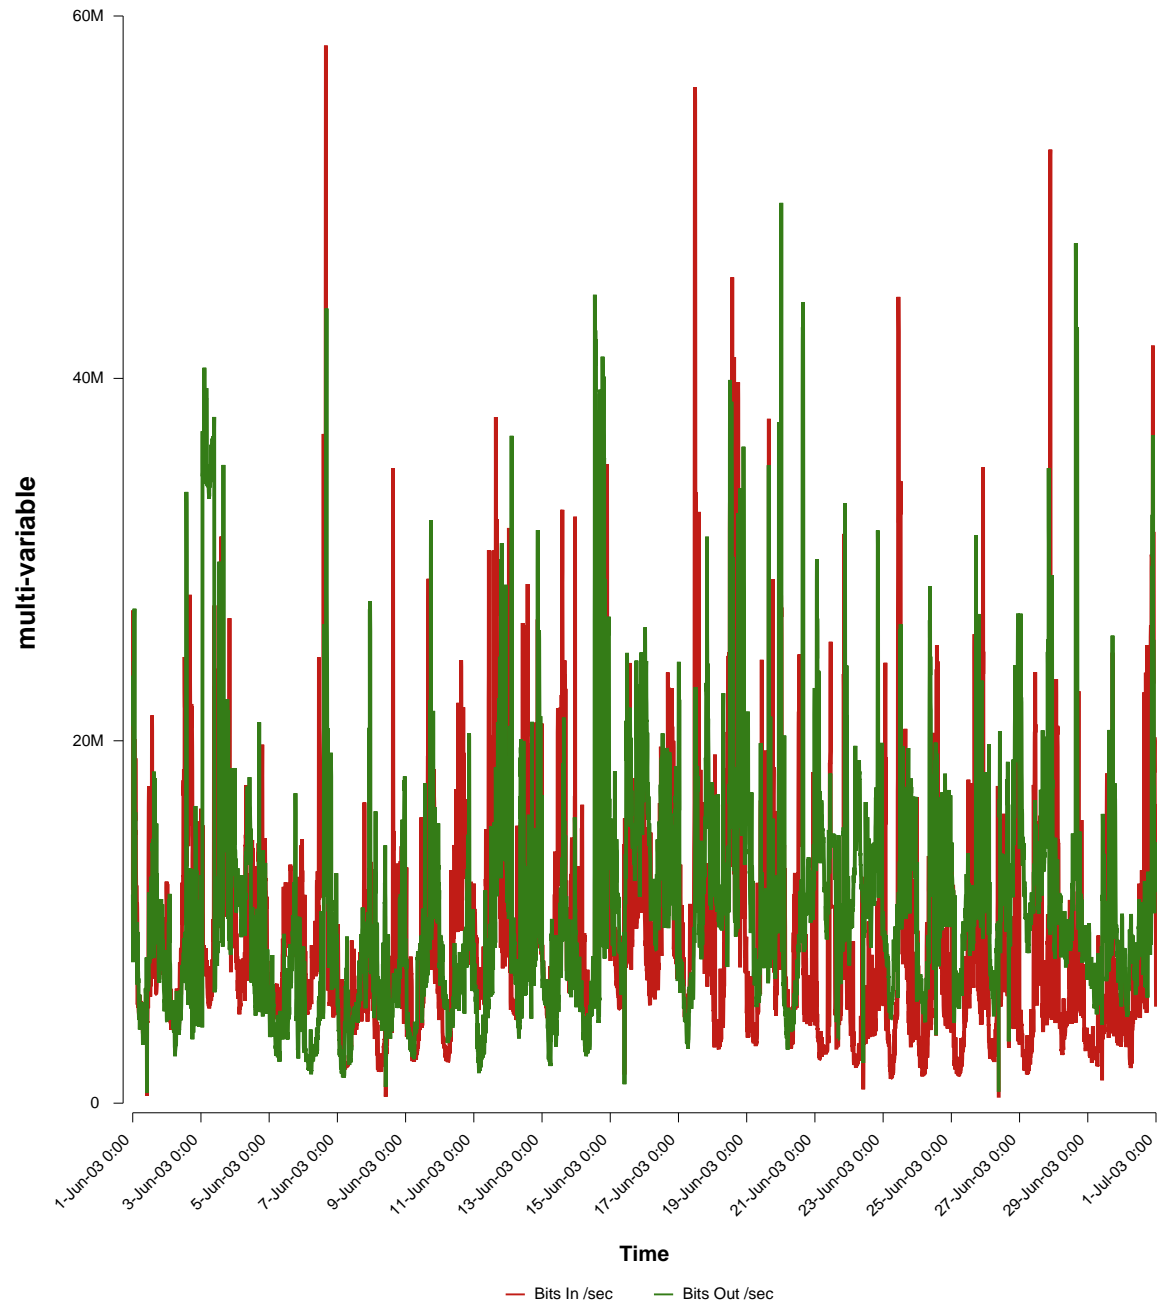

eHealth Trend Report

Divide by Time

SUNET-A-MALMO-MAH

From: 2003/06/01 00:00
To: 2003/06/30 23:59

Created: 2003/07/02 04:50:57