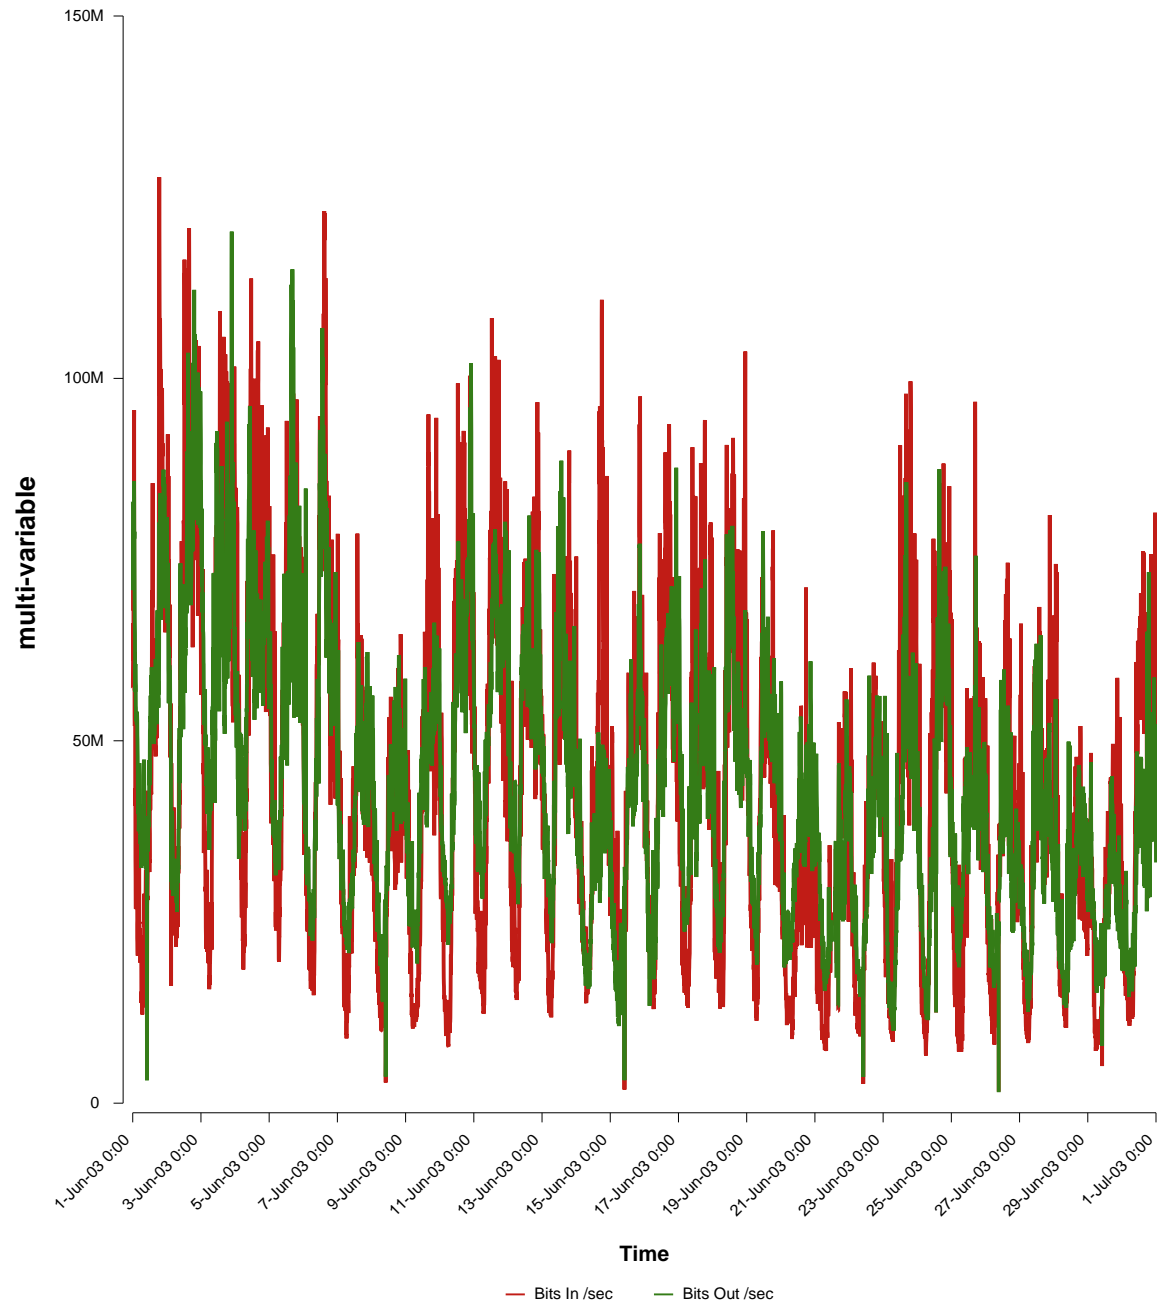

eHealth Trend Report

Divide by Time

SUNET-A-LUND-LU

From: 2003/06/01 00:00
To: 2003/06/30 23:59

Created: 2003/07/02 04:50:56