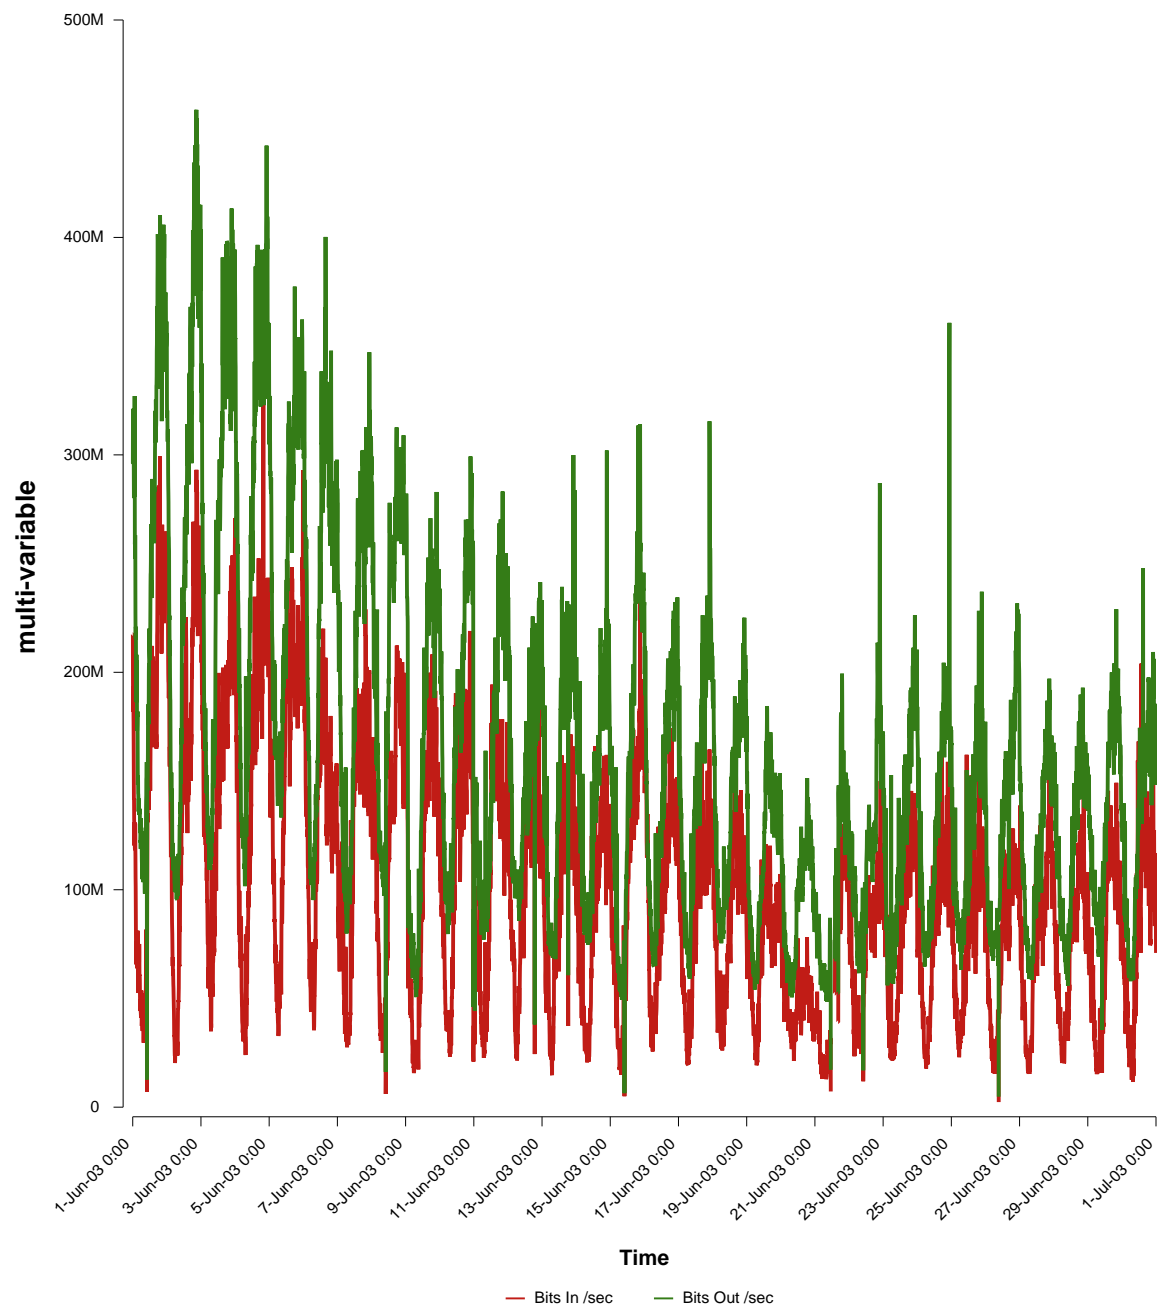

# eHealth Trend Report

Divide by Time

## SUNET-A-LINKOPING-LIU

From: 2003/06/01 00:00  
To: 2003/06/30 23:59

Created: 2003/07/02 04:30:53