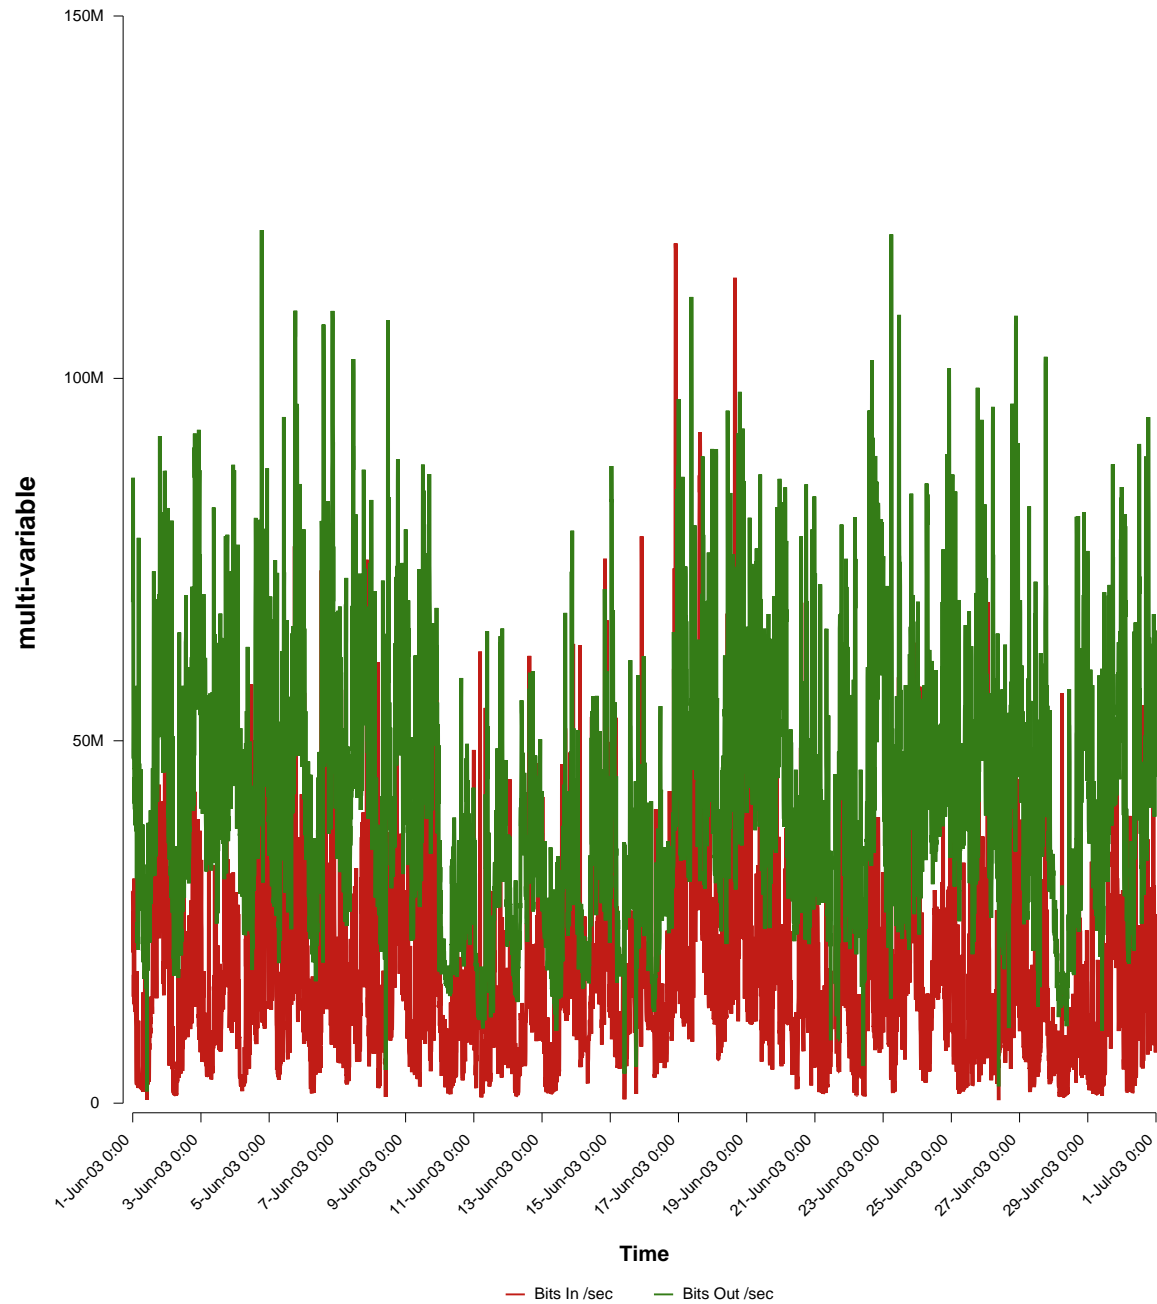

# eHealth Trend Report

Divide by Time

SUNET-A-KRISTIANSTAD-HKR

From: 2003/06/01 00:00  
To: 2003/06/30 23:59

Created: 2003/07/02 04:20:58