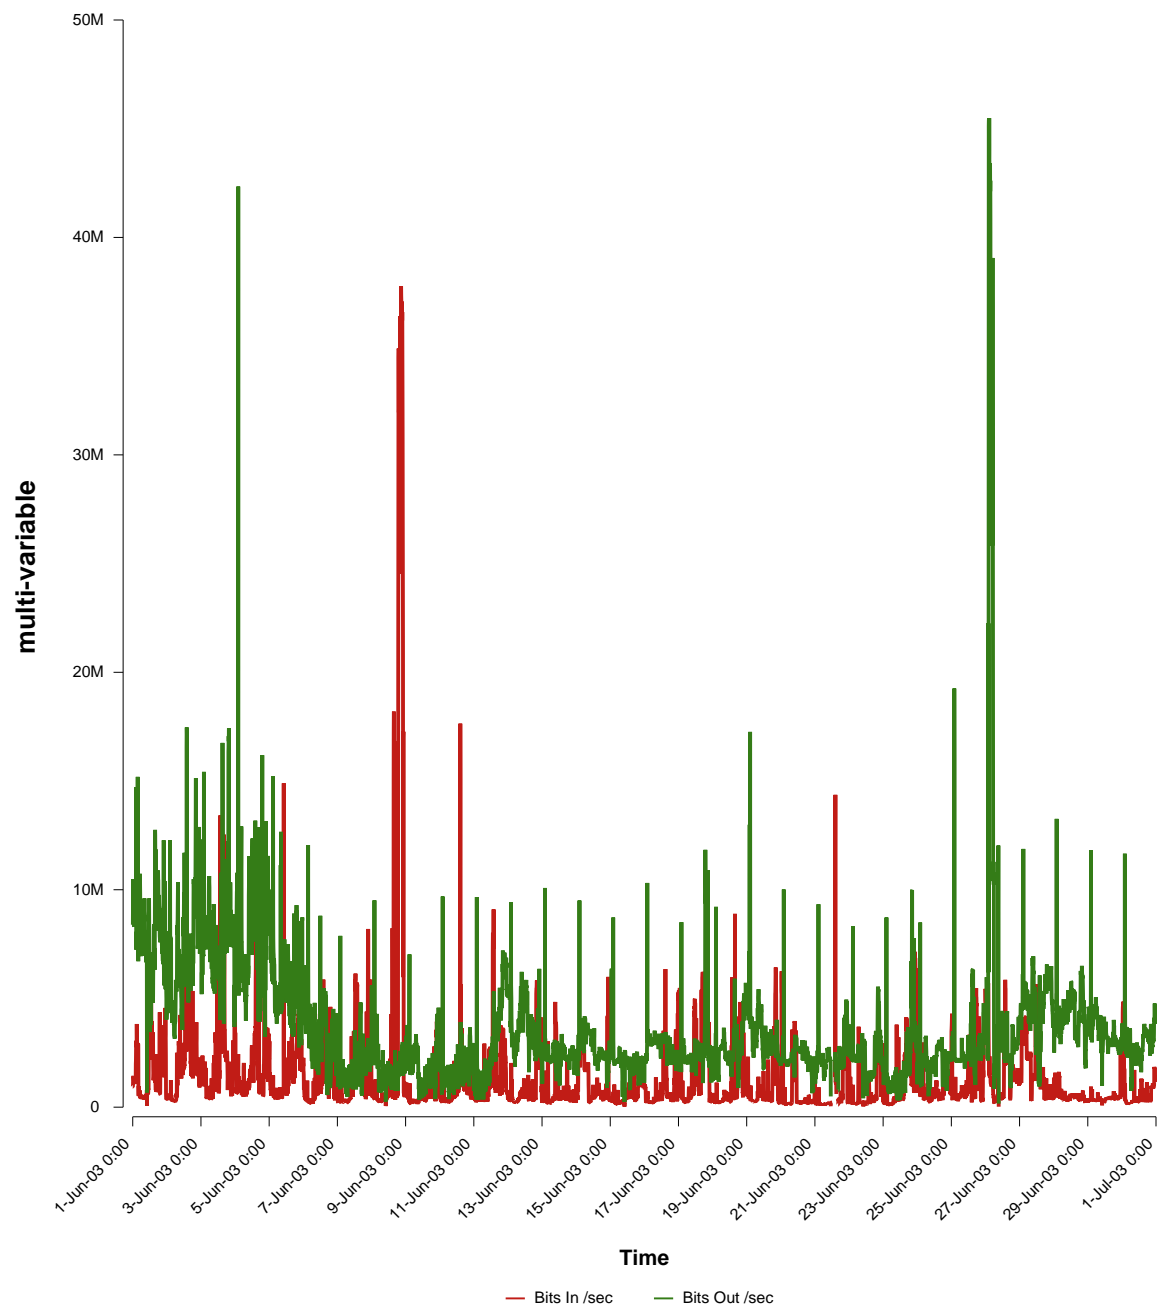

eHealth Trend Report

Divide by Time

SUNET-A-KIRUNA-IRF

From: 2003/06/01 00:00
To: 2003/06/30 23:59

Created: 2003/07/02 04:10:54