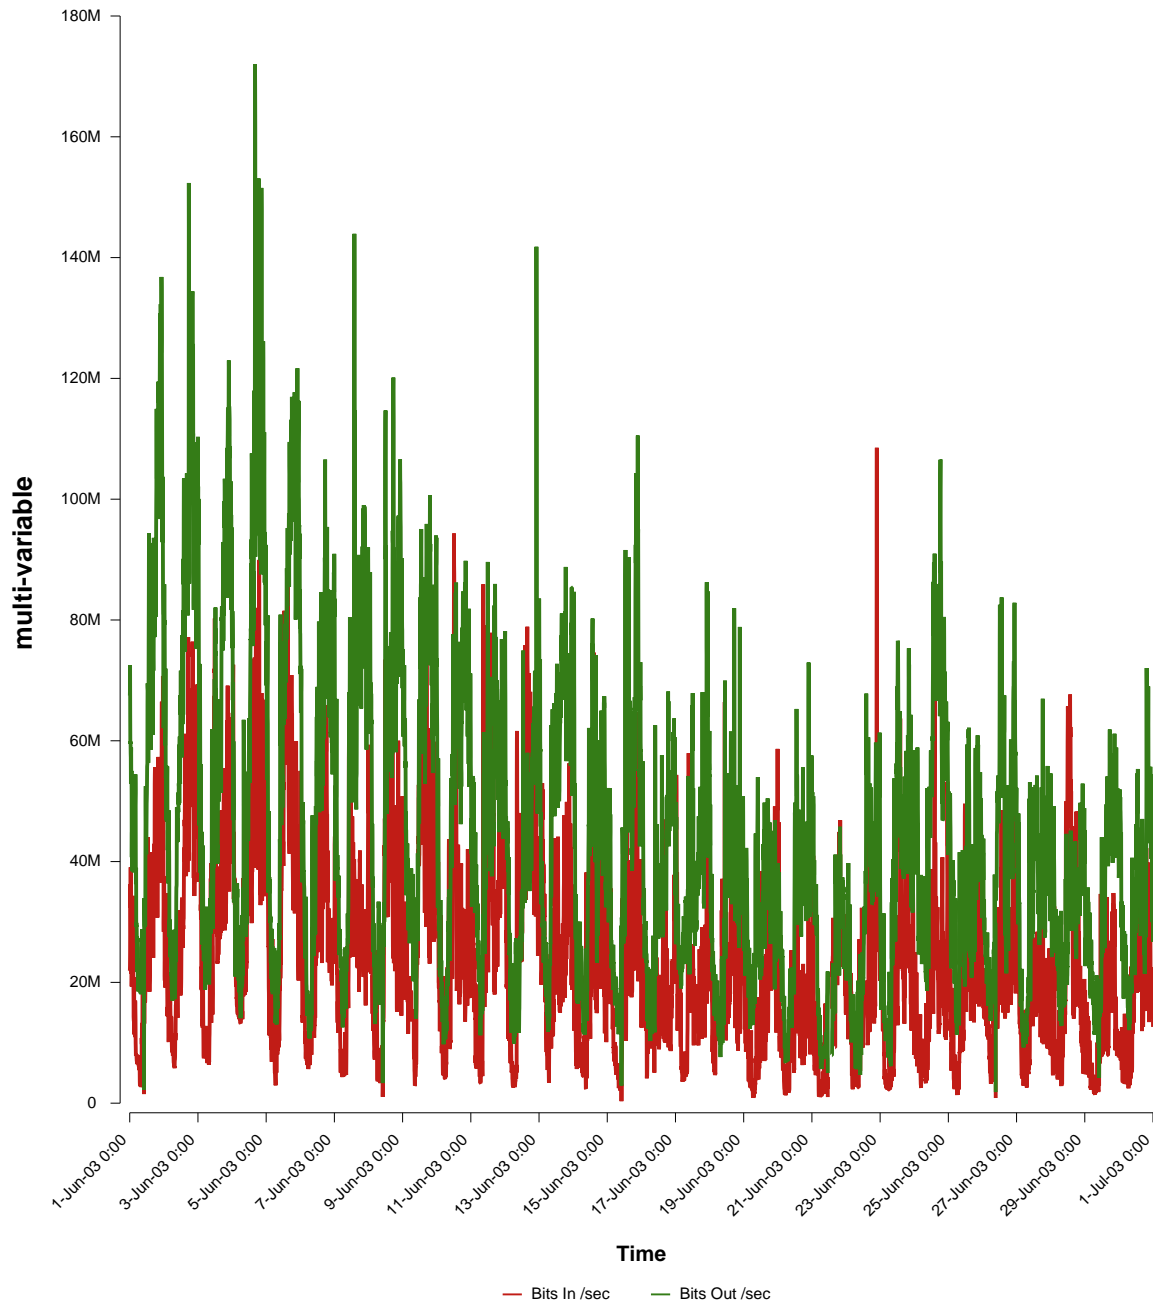

eHealth Trend Report

Divide by Time

SUNET-A-KARLSTAD-KAU

From: 2003/06/01 00:00
To: 2003/06/30 23:59

Created: 2003/07/02 04:00:53