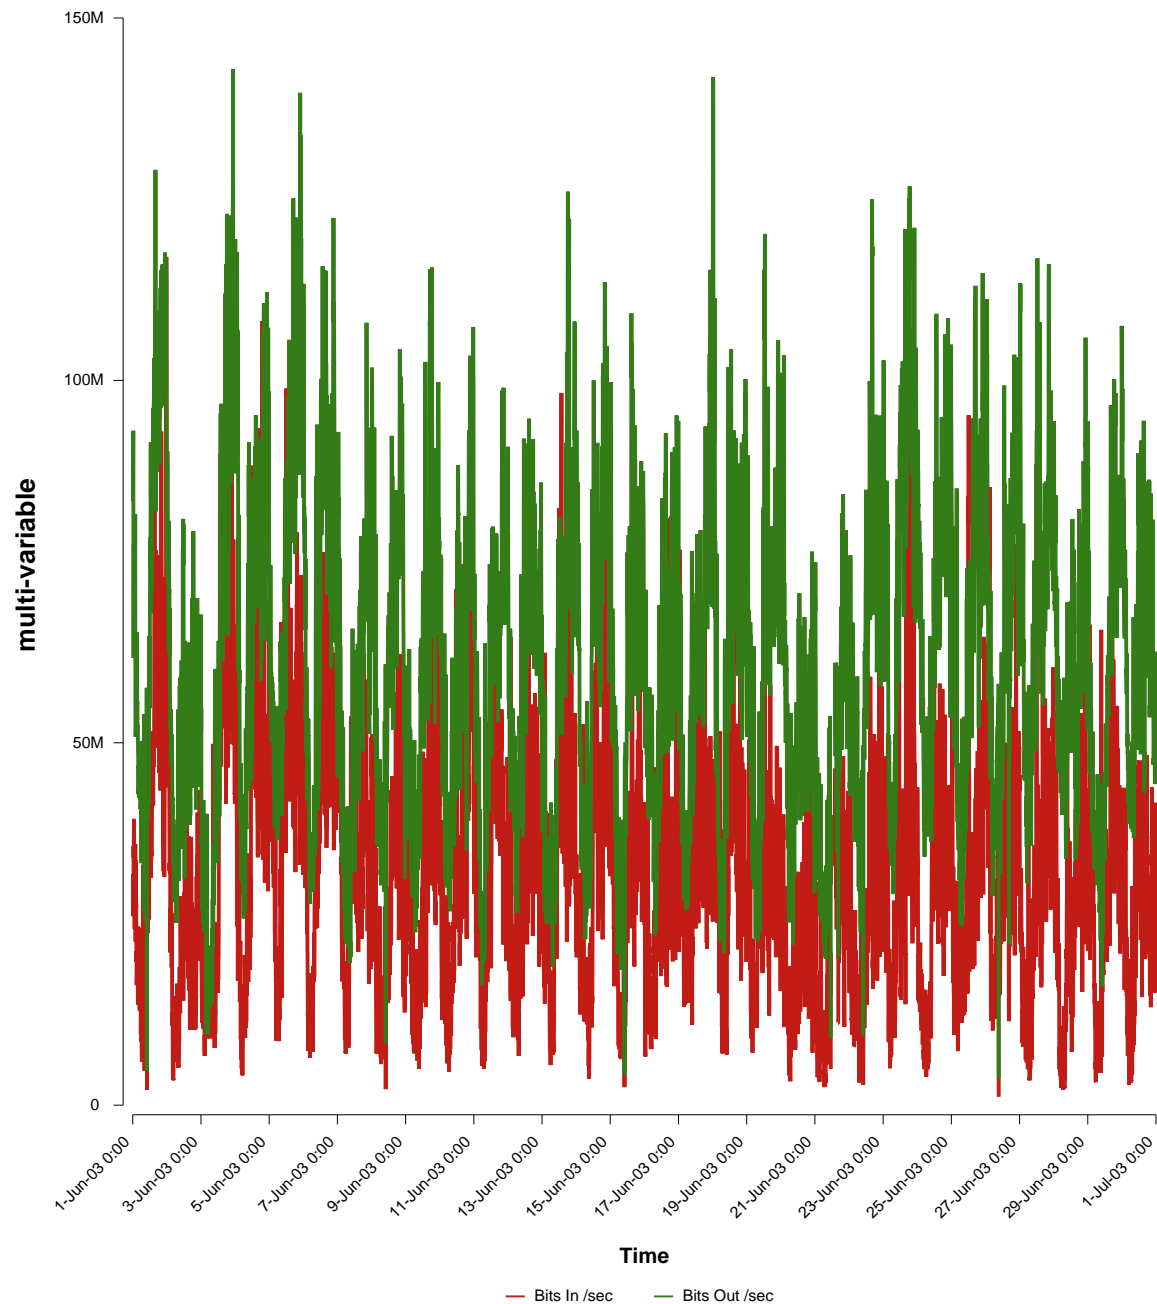

eHealth Trend Report

Divide by Time

SUNET-A-KALMAR-HIK

From: 2003/06/01 00:00
To: 2003/06/30 23:59

Created: 2003/07/02 03:50:57