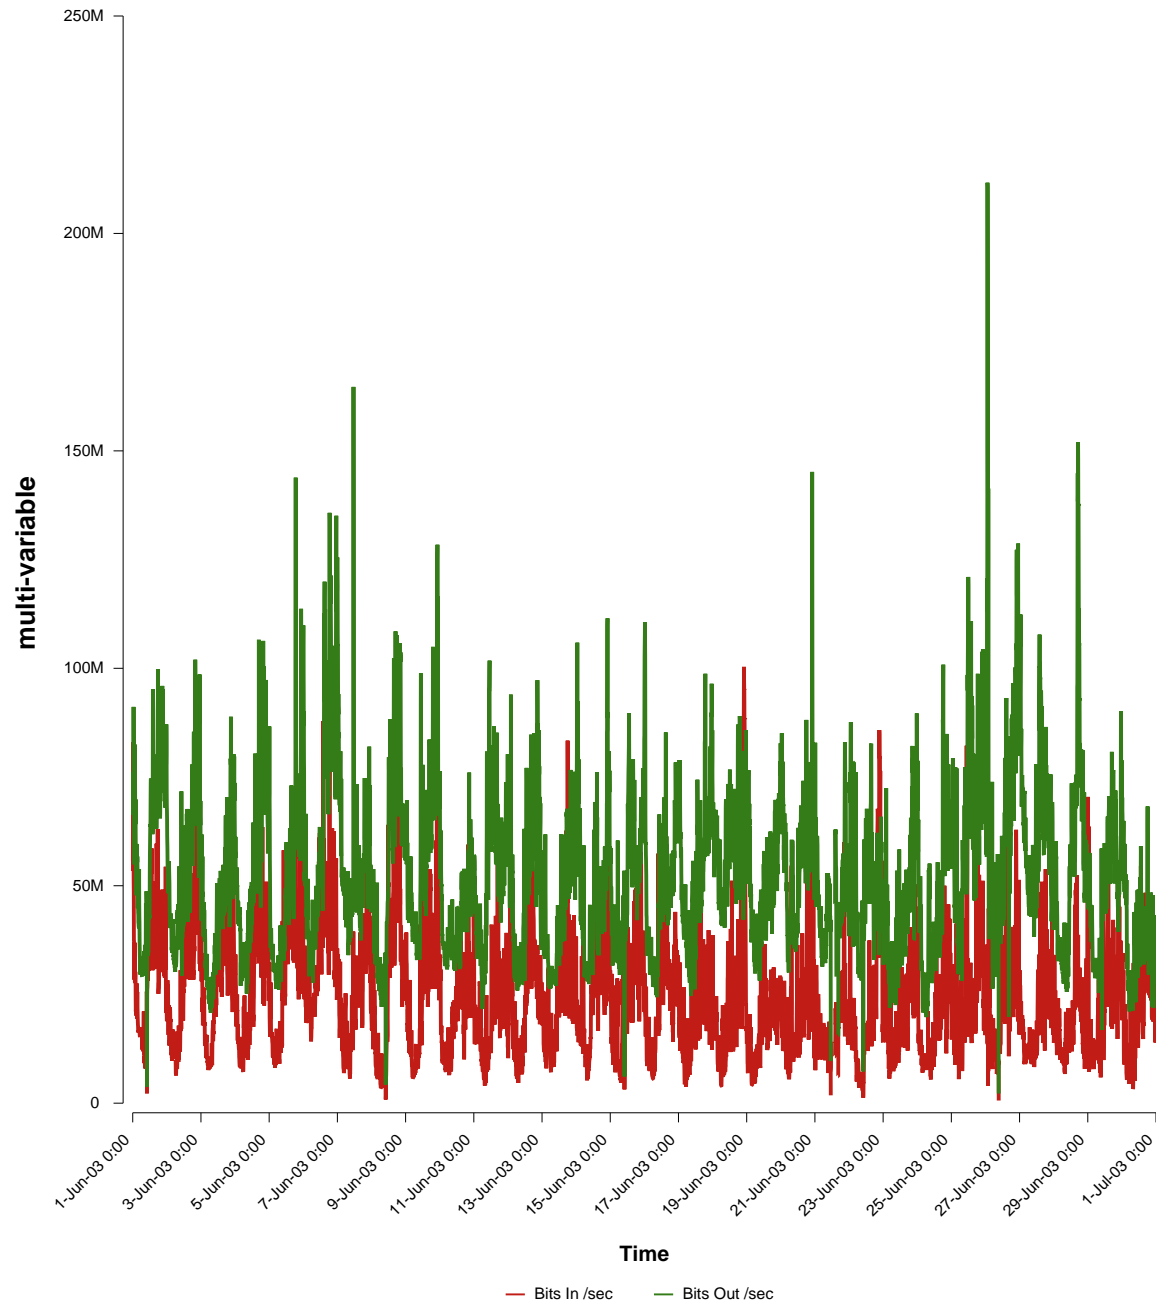

# eHealth Trend Report

Divide by Time

## SUNET-A-JONKOPING-HJ

From: 2003/06/01 00:00  
To: 2003/06/30 23:59

Created: 2003/07/02 03:40:57