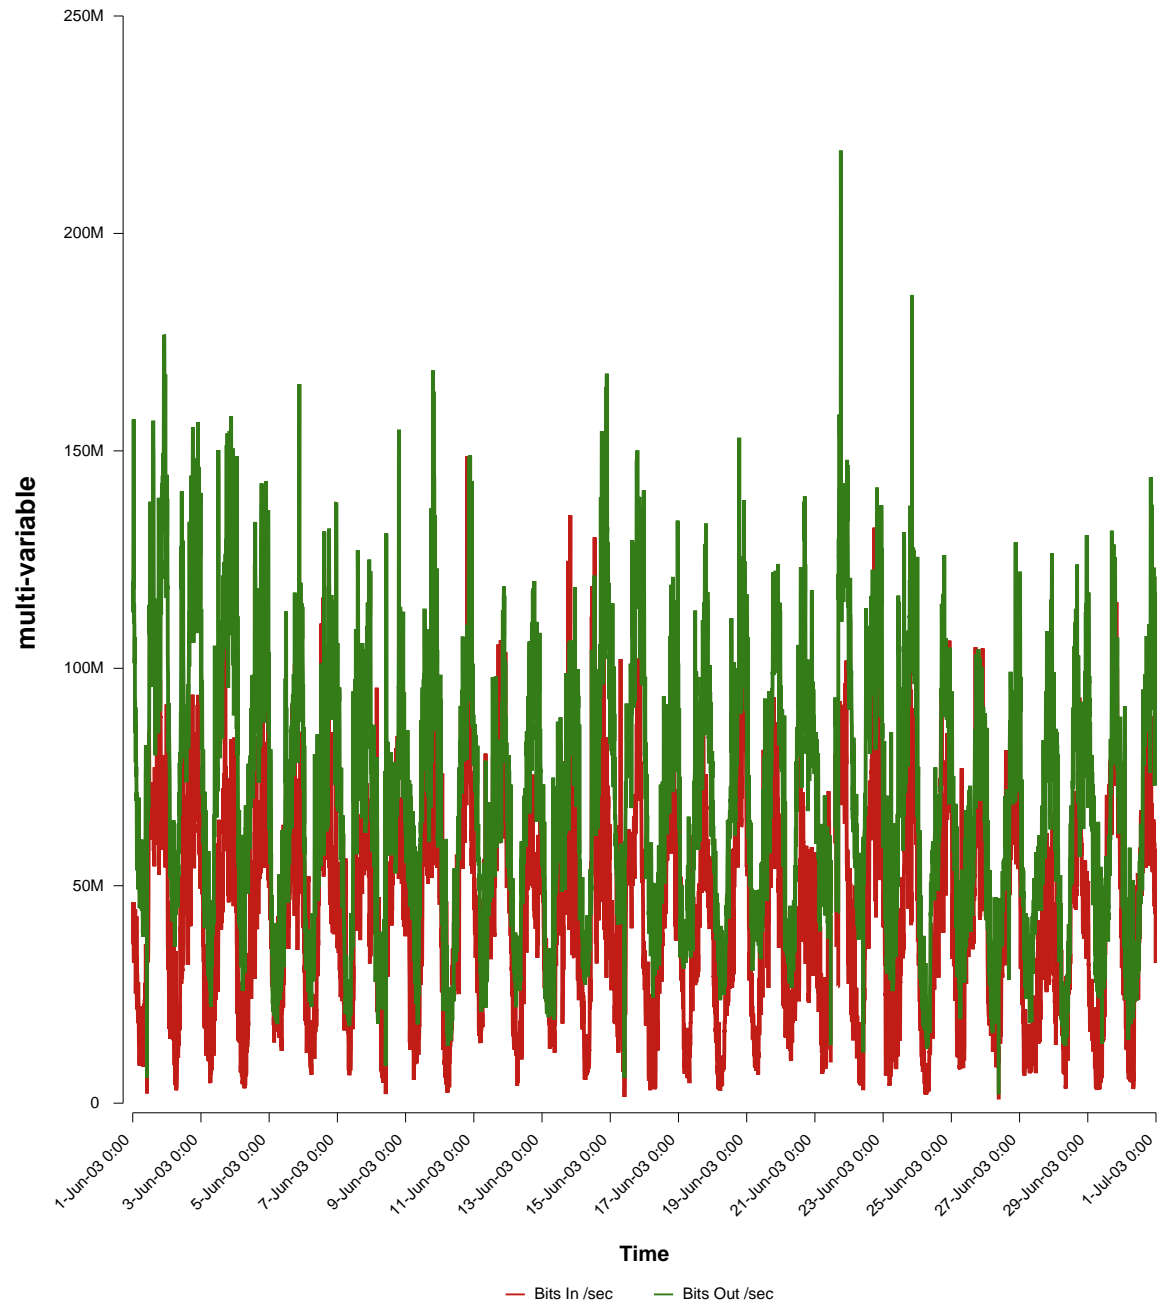

eHealth Trend Report

Divide by Time

SUNET-A-HALMSTAD-HH

From: 2003/06/01 00:00
To: 2003/06/30 23:59

Created: 2003/07/02 03:50:56