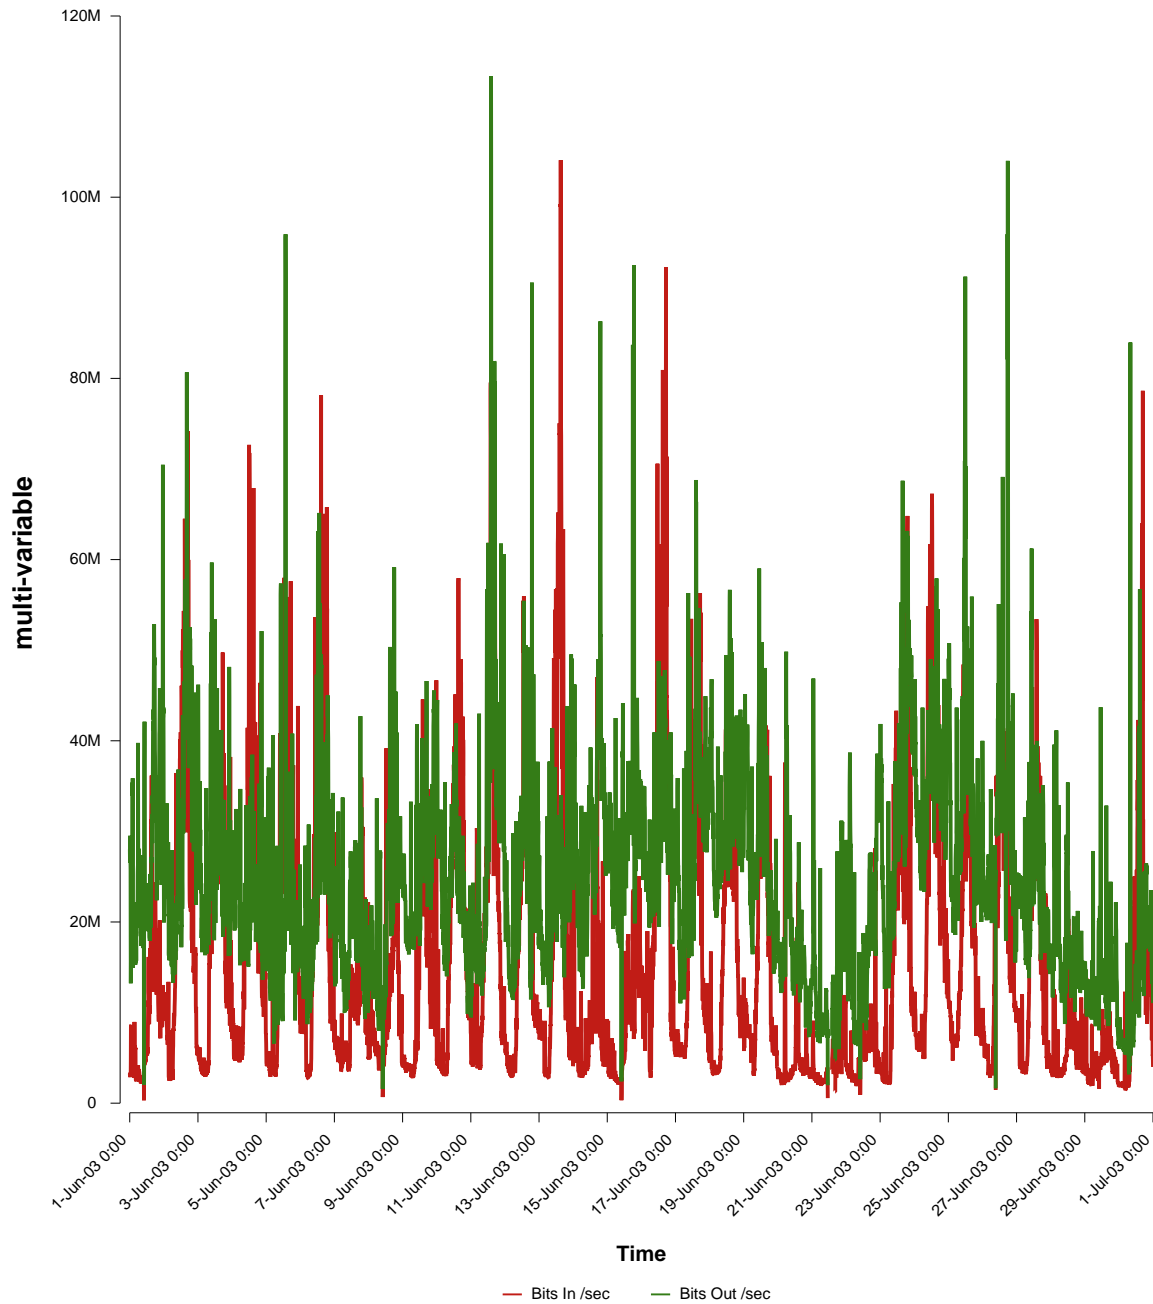

# eHealth Trend Report

Divide by Time

## SUNET-A-GBG-GU

From: 2003/06/01 00:00  
To: 2003/06/30 23:59

Created: 2003/07/02 03:40:56