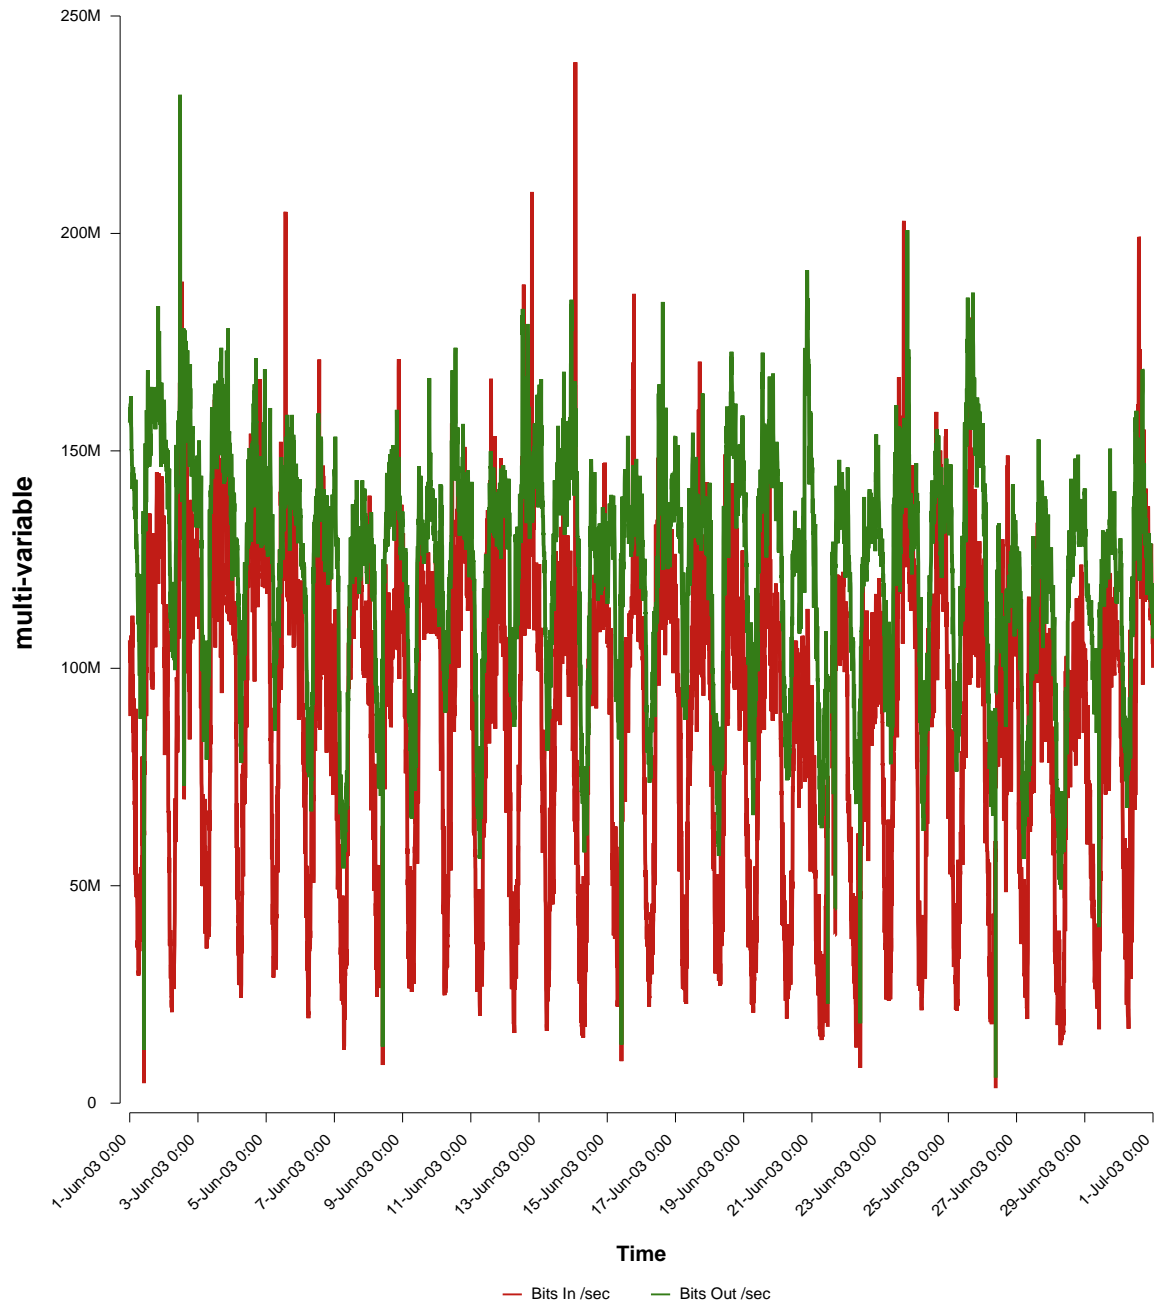

eHealth Trend Report

Divide by Time

SUNET-A-GBG-CHALMERS

From: 2003/06/01 00:00
To: 2003/06/30 23:59

Created: 2003/07/02 03:30:53